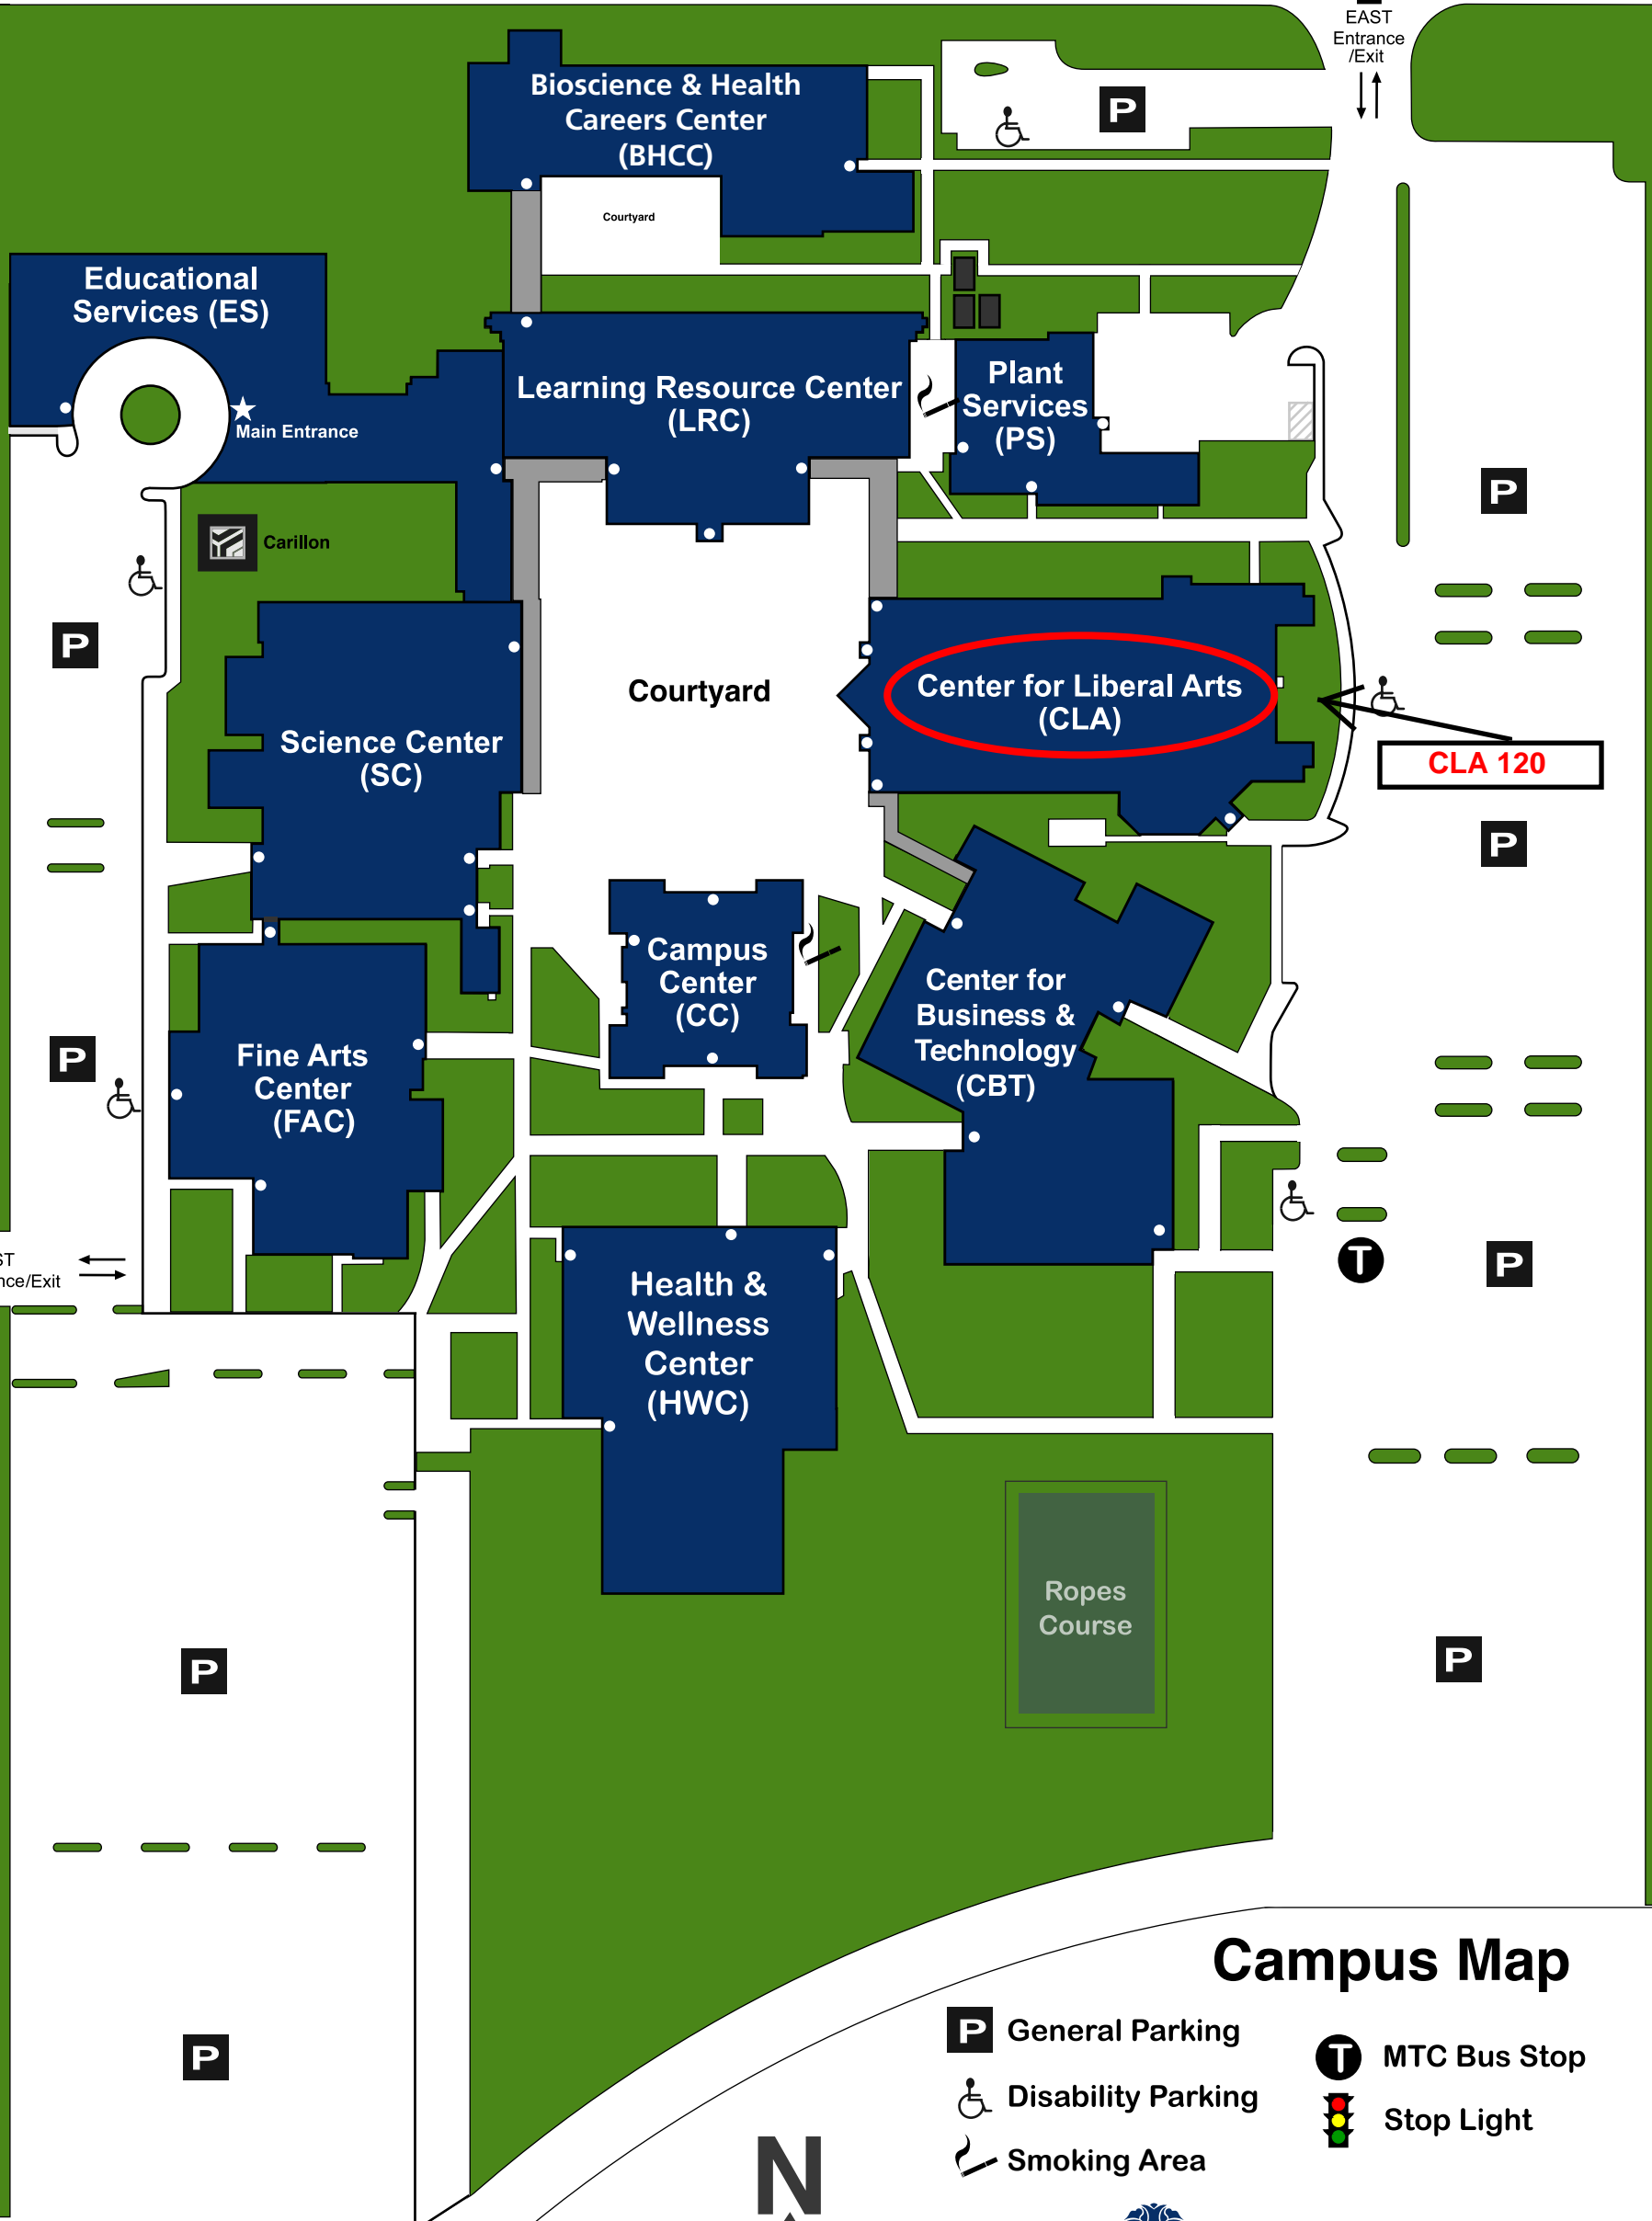

85TH Ave. North

EAST Entrance/Exit

West Broadway

WEST Entrance/Exit

Center for Liberal Arts (CLA)

CLA 120

Campus Map

- P** General Parking
- T** MTC Bus Stop
- Disability Parking
- Smoking Area
- Stop Light

7411 Eighty-Fifth Avenue North
 Brooklyn Park, MN 55445
 763-424-0702 • www.nhcc.edu

SOUTHWEST Entrance