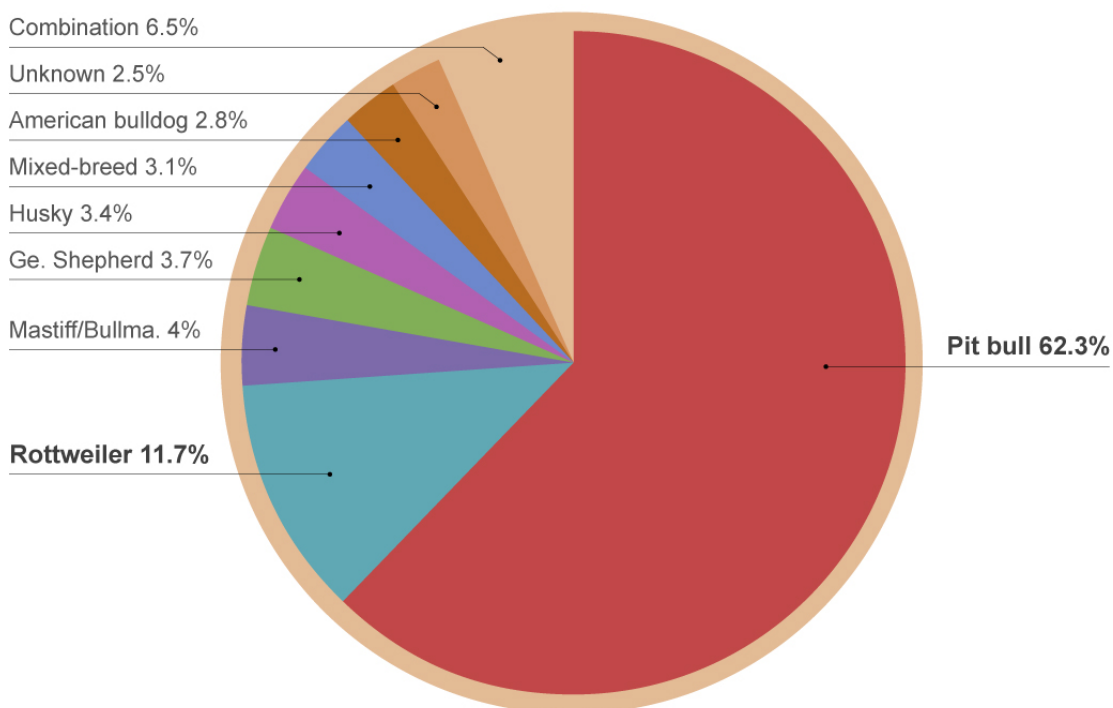

## 10-Year U.S. Dog Bite Fatality Chart - 2005 to 2014

During this 10-year period, 326 Americans suffered death due to dog bite injury.

### Chart Key

Dog Breed	Deaths	% of Total
Pit bull	203	62.3%
Rottweiler	38	11.7%
Mastiff/Bullmastiff <sup>1</sup>	13	4.0%
German shepherd	12	3.7%
Husky	11	3.4%
Mixed breed	10	3.1%
American bulldog	9	2.8%
Unknown	8	2.5%
Combination <sup>2</sup>	6 and less	6.5%

<sup>1</sup> Includes: Italian and English mastiff, Neapolitan mastiff, bullmastiff and mastiff-mixes. <sup>2</sup>

Multiple dog breeds contributed to the deaths of 6 or fewer persons during this 10-year period including, but not limited to: boxer, malamute, cane corso, chow chow, doberman pinscher, golden retriever, labrador retriever, wolf hybrid, presa canario and more.