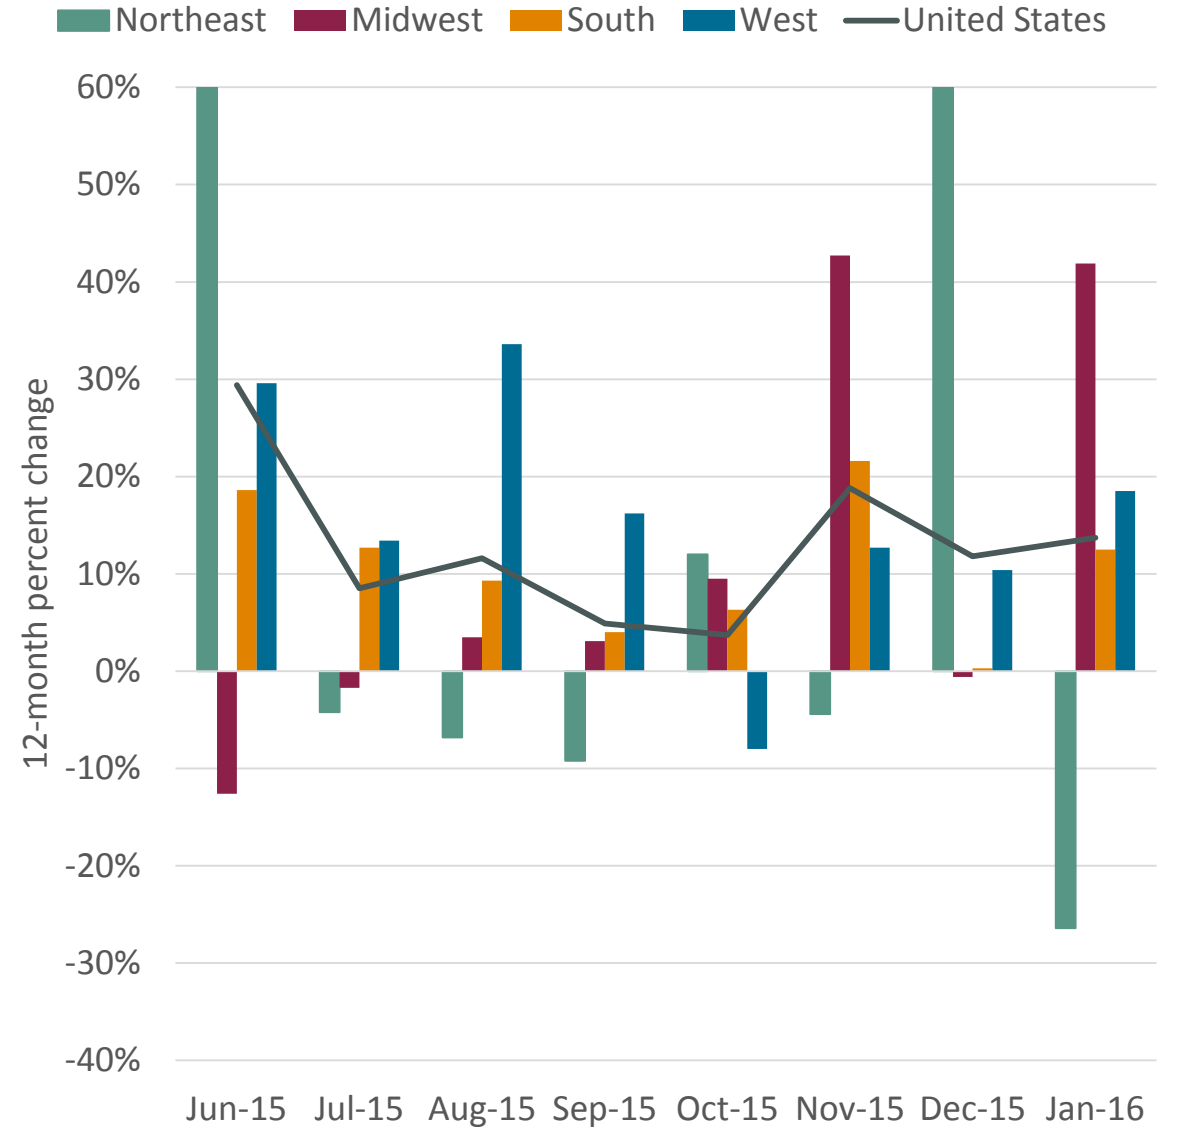

January 2016 Housing Statistics, Percent Change

Source: U.S. Census Bureau, New Residential Sales and New Residential Construction, seasonally adjusted
Note: Northeast Region has percentages above or below the constraints in months where it touches the constraint.

New Houses Sold, Percent Change

Building Permits, Percent Change

Source: U.S. Census Bureau, New Residential Sales and New Residential Construction, seasonally adjusted
 Note: Northeast Region has percentages above or below the constraints in months where it touches the constraint.