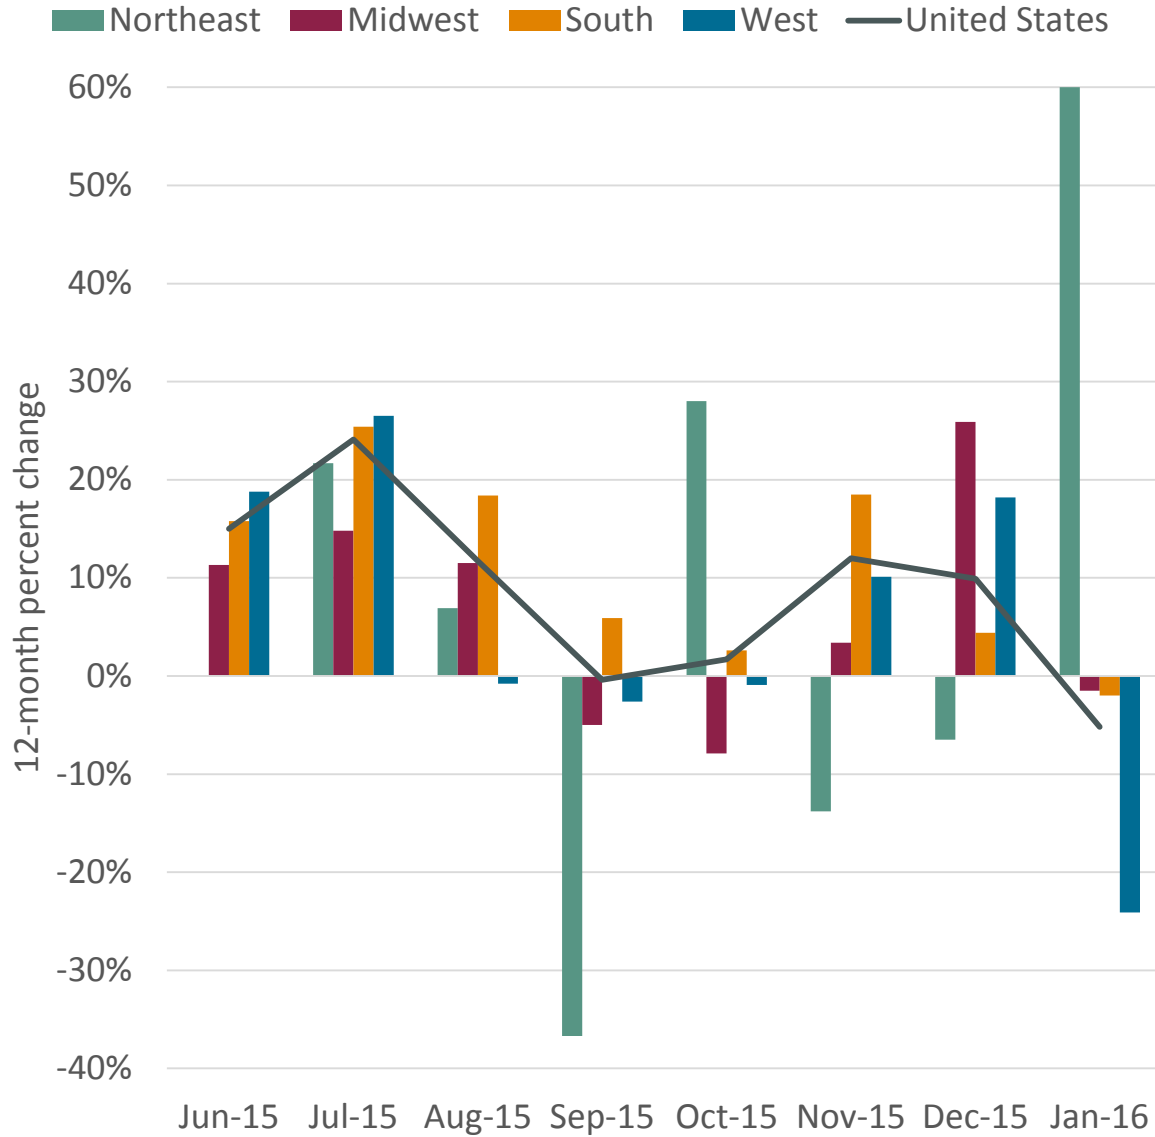

January 2016 Housing Statistics, Percent Change

Source: U.S. Census Bureau, New Residential Sales and New Residential Construction, seasonally adjusted
Note: Northeast Region has percentages above or below the constraints in months where it touches the constraint.

New Houses Sold, Percent Change

Building Permits, Percent Change

Source: U.S. Census Bureau, New Residential Sales and New Residential Construction, seasonally adjusted
 Note: Northeast Region has percentages above or below the constraints in months where it touches the constraint.