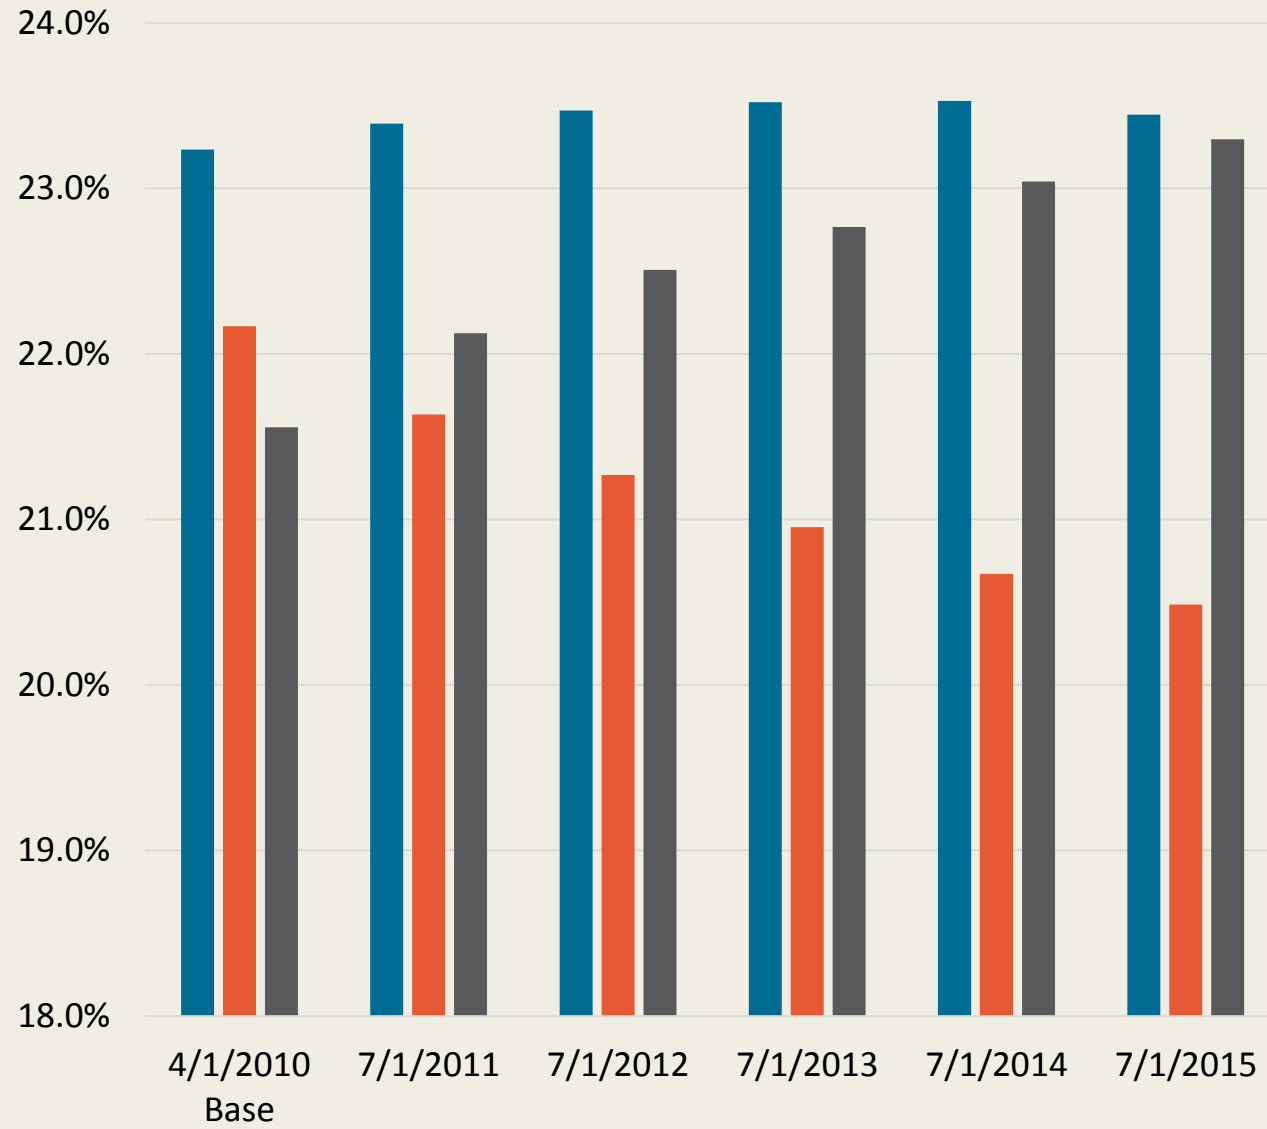

# Tennessee

 Ages 18-34

 Ages 35-50

 Ages 51-69