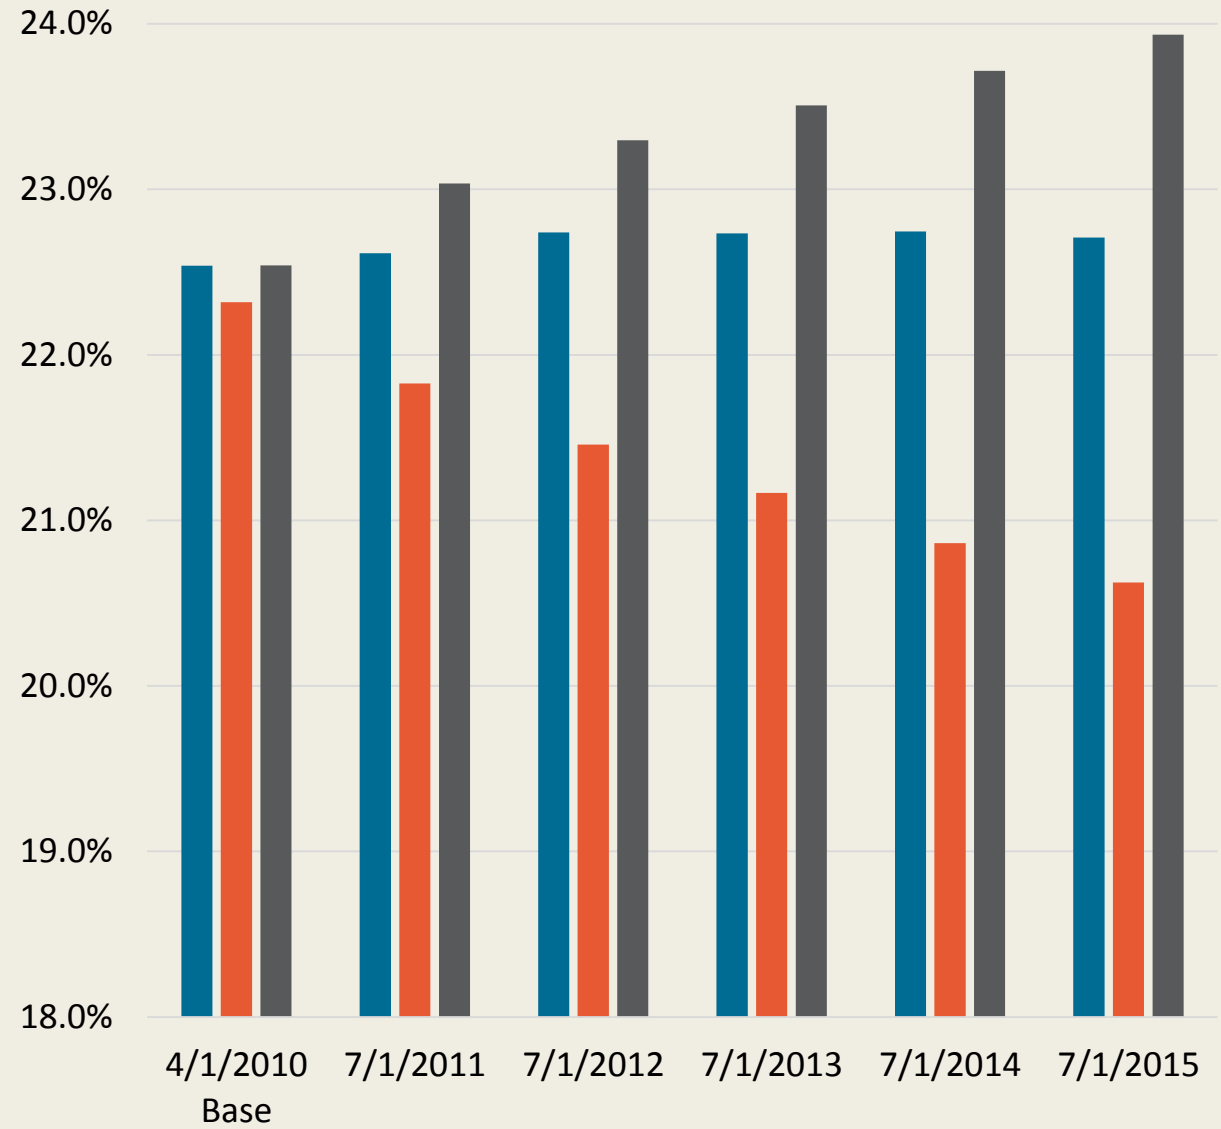

# Tennessee

 Ages 18-34

 Ages 35-50

 Ages 51-69