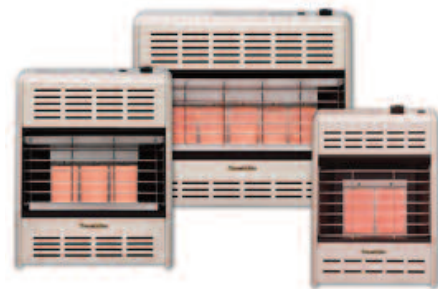

- 99.9% Efficiency - Turns more gas into heat
- Choose LP or Natural Gas
- Pushbutton piezo ignition and standing pilot
- Heats even when electric power fails

- Every heater is test-fired at the factory
- Wall-mount (Optional floor stand available)
- 3-year Limited Warranty on Parts and Labor
- Imported for Empire from China

<http://www.empirezoneheat.com/assets/EHS/brochures/HearthRite.pdf>

HearthRite Vent-Free Infrared Heaters

- Specify Type Of Gas
- Imported

Infrared Temperature Control & Ignition System	Btu.	Propane	Natural	In-Season Pricing
Manual 1-Heat Setting, Standing Pilot, Piezo	6,000	HR06ML	HR06MN	$112.75
Manual 1-Heat Setting, Standing Pilot, Piezo	10,000	HR10ML	HR10MN	$119.90
T-Stat, Standing Pilot, Piezo		HR10TL	HR10TN	$157.85
Manual 3-Heat Setting, Standing Pilot, Piezo	15,000	HR15ML	–	$144.65
T-Stat, Standing Pilot, Piezo		HR15TL	–	$191.95
Manual 3-Heat Setting, Standing Pilot, Piezo	18,000	–	HR18MN	$144.65
T-Stat, Standing Pilot, Piezo		–	HR18TN	$191.95
Manual 3-Heat Setting, Standing Pilot, Piezo	25,000	HR25ML	–	$174.35
T-Stat, Standing Pilot, Piezo		HR25TL	–	$233.75
Manual 3-Heat Setting, Standing Pilot, Piezo	30,000	–	HR30MN	$174.35
T-Stat, Standing Pilot, Piezo		–	HR30TN	$233.75
Accessories				
Blower Fits 15,000 to 30,000 Btu		Model		
Stand Fits 15,000 to 30,000 Btu, 2011 or newer		HAB01		$37.95
Stand Fits 6,000 to 10,000, 2011 or newer		HAS03		$18.70
		HAS04