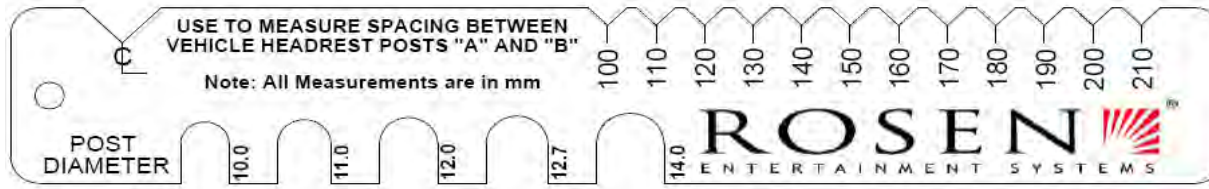

Create your own custom headrest applications

PLEASE READ BEFORE ORDERING:

> Modifying the headrest cover for the new post width makes the modified headrests non-returnable!

1. Measure the vehicles headrest post diameter and on-center spacing in millimeters. Use the post measuring tool (P/N: MT7500) or the paper version located on Rosen Dealer Central.

NOTE : Sample Tool, Not To Scale

2. Locate the headrest post part # from the headrest post details listed below

NOTE: The AV7900 headrest assembly has a variable spacing capability for width spacing as shown below.

Headrest Post Details

PART #	DIA
HP-100-1	10mm
HP-100-2	10mm
HP-110-1	11mm
HP-120-1	12mm
HP-120-2	12mm
HP-120-3	12mm
HP-120-4	12mm

Post Spacing Capabilities

PART #	DIA
HP-127-1	12.7mm
HP-127-2	12.7mm
HP-127-3	12.7 mm
HP-140-1	14mm
HP-140-2	14mm
HP-140-3	14mm
HP-140-4	14mm
HP-140-5	14mm

110 mm
120 mm
130 mm
140 mm
150 mm
160 mm
170 mm

Angle wedges available

Part# **AP3002** These offset the forward tilt of the headrest can be used in any application if needed , please ask for these at time of order

3. Use the Rosen material swatch ring (Part# AP1061) and determine the color code needed **BEST TO CHOOSE 2-3 COLOR OPTIONS** as not all colors are available. Shapes vary and may be different than your OEM application!

4. Order the appropriate GK Headrest Kit, for the color you need, AND the corresponding posts for your vehicle application (Final assembly will be required).

5. When you receive your headrests and posts, check the fit of the posts in your vehicle. If correct, assemble posts onto the headrests (Approx. 3 min per

NOTE: Make sure to check headrest and post stock availability when ordering!

NOTES:

A. Post notches may be different than your application. Look at where the notches are (Left Inside/Outside, Right Inside/Outside).

B. **IMPORTANT:** The 2-piece posts must be installed properly so they provide the proper forward angle to the headrest.

Make sure to install into the proper spacing indent. If you have received 1-piece posts then disregard the first notes and install in the same manner and angle as the ones you are removing.