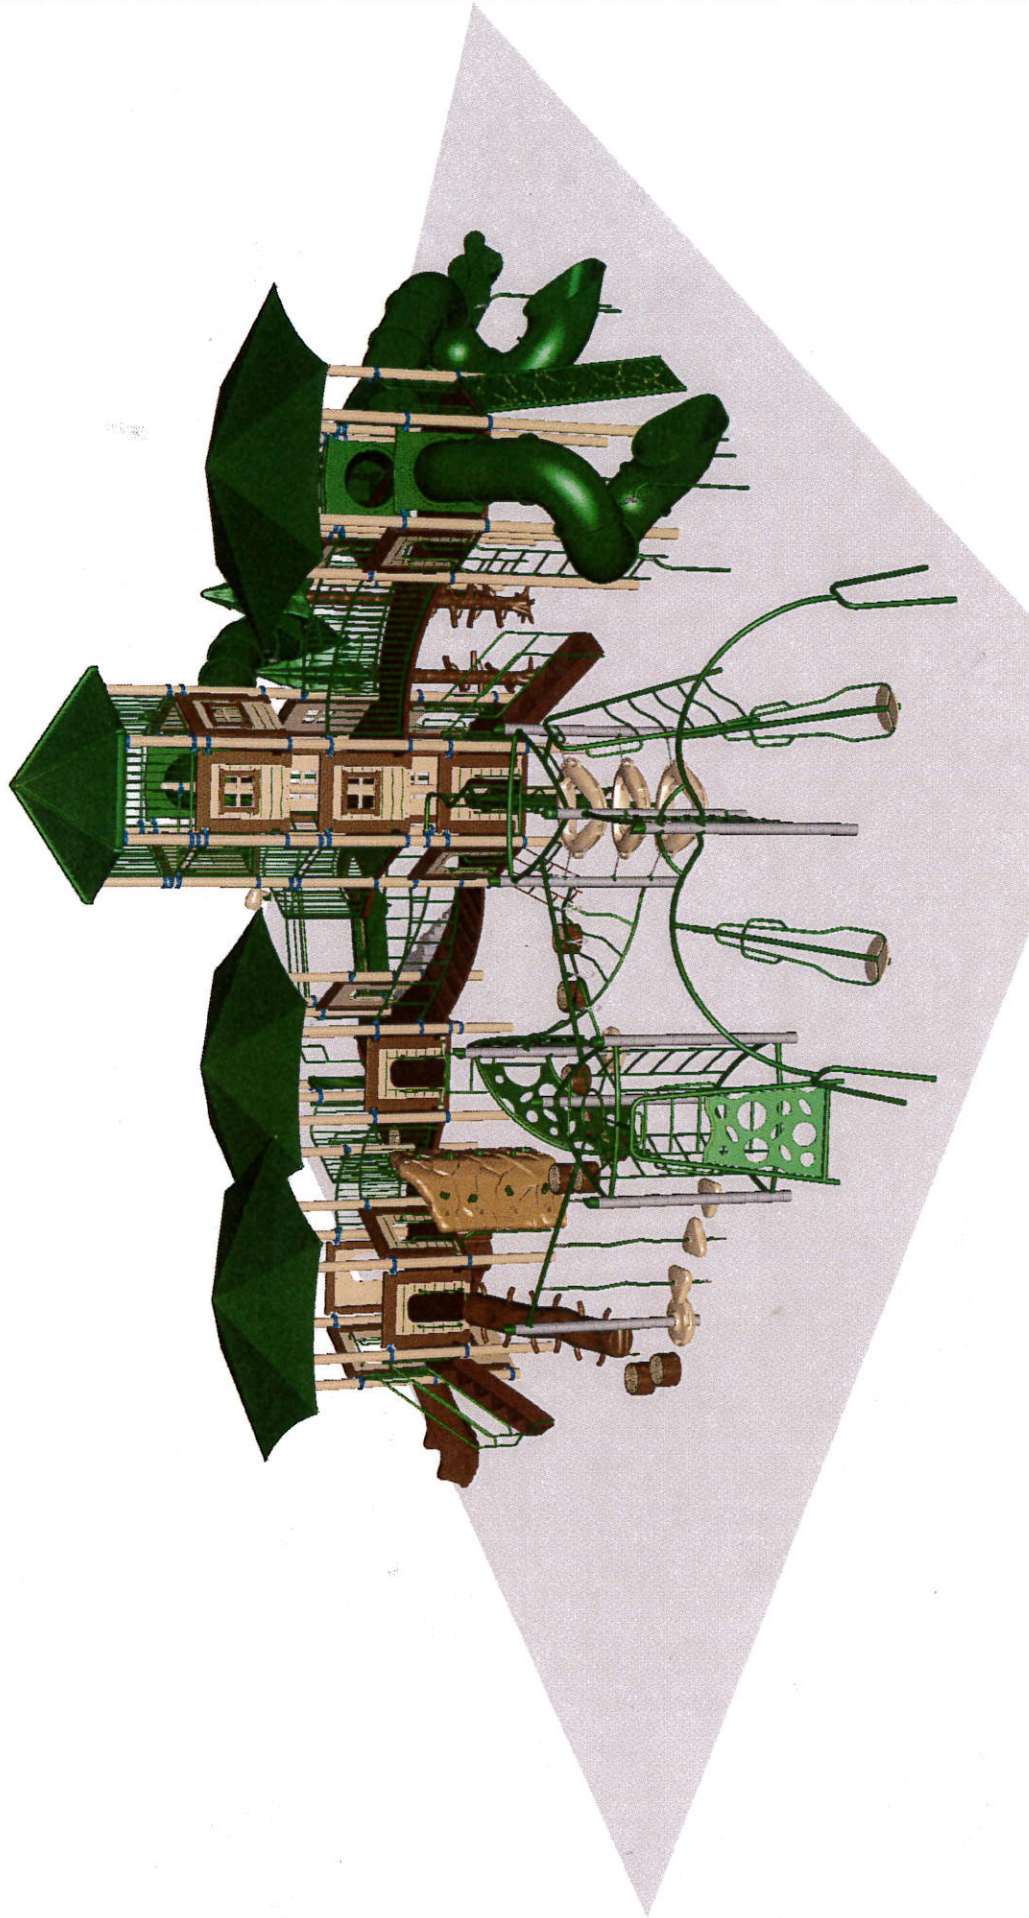

HEMINGWAY ELEMENTARY w/ ALUMINUM POSTS
NW VIEW

FOR KIDS
AGES
5-12

RH5

STRUCTURE#: R5H2B065A
PROJECT#: LDR154A696B
DATE: 5/20/2015 | DRAWN BY: MDM

PLAYCRAFT REP:
LuckyDog Recreation