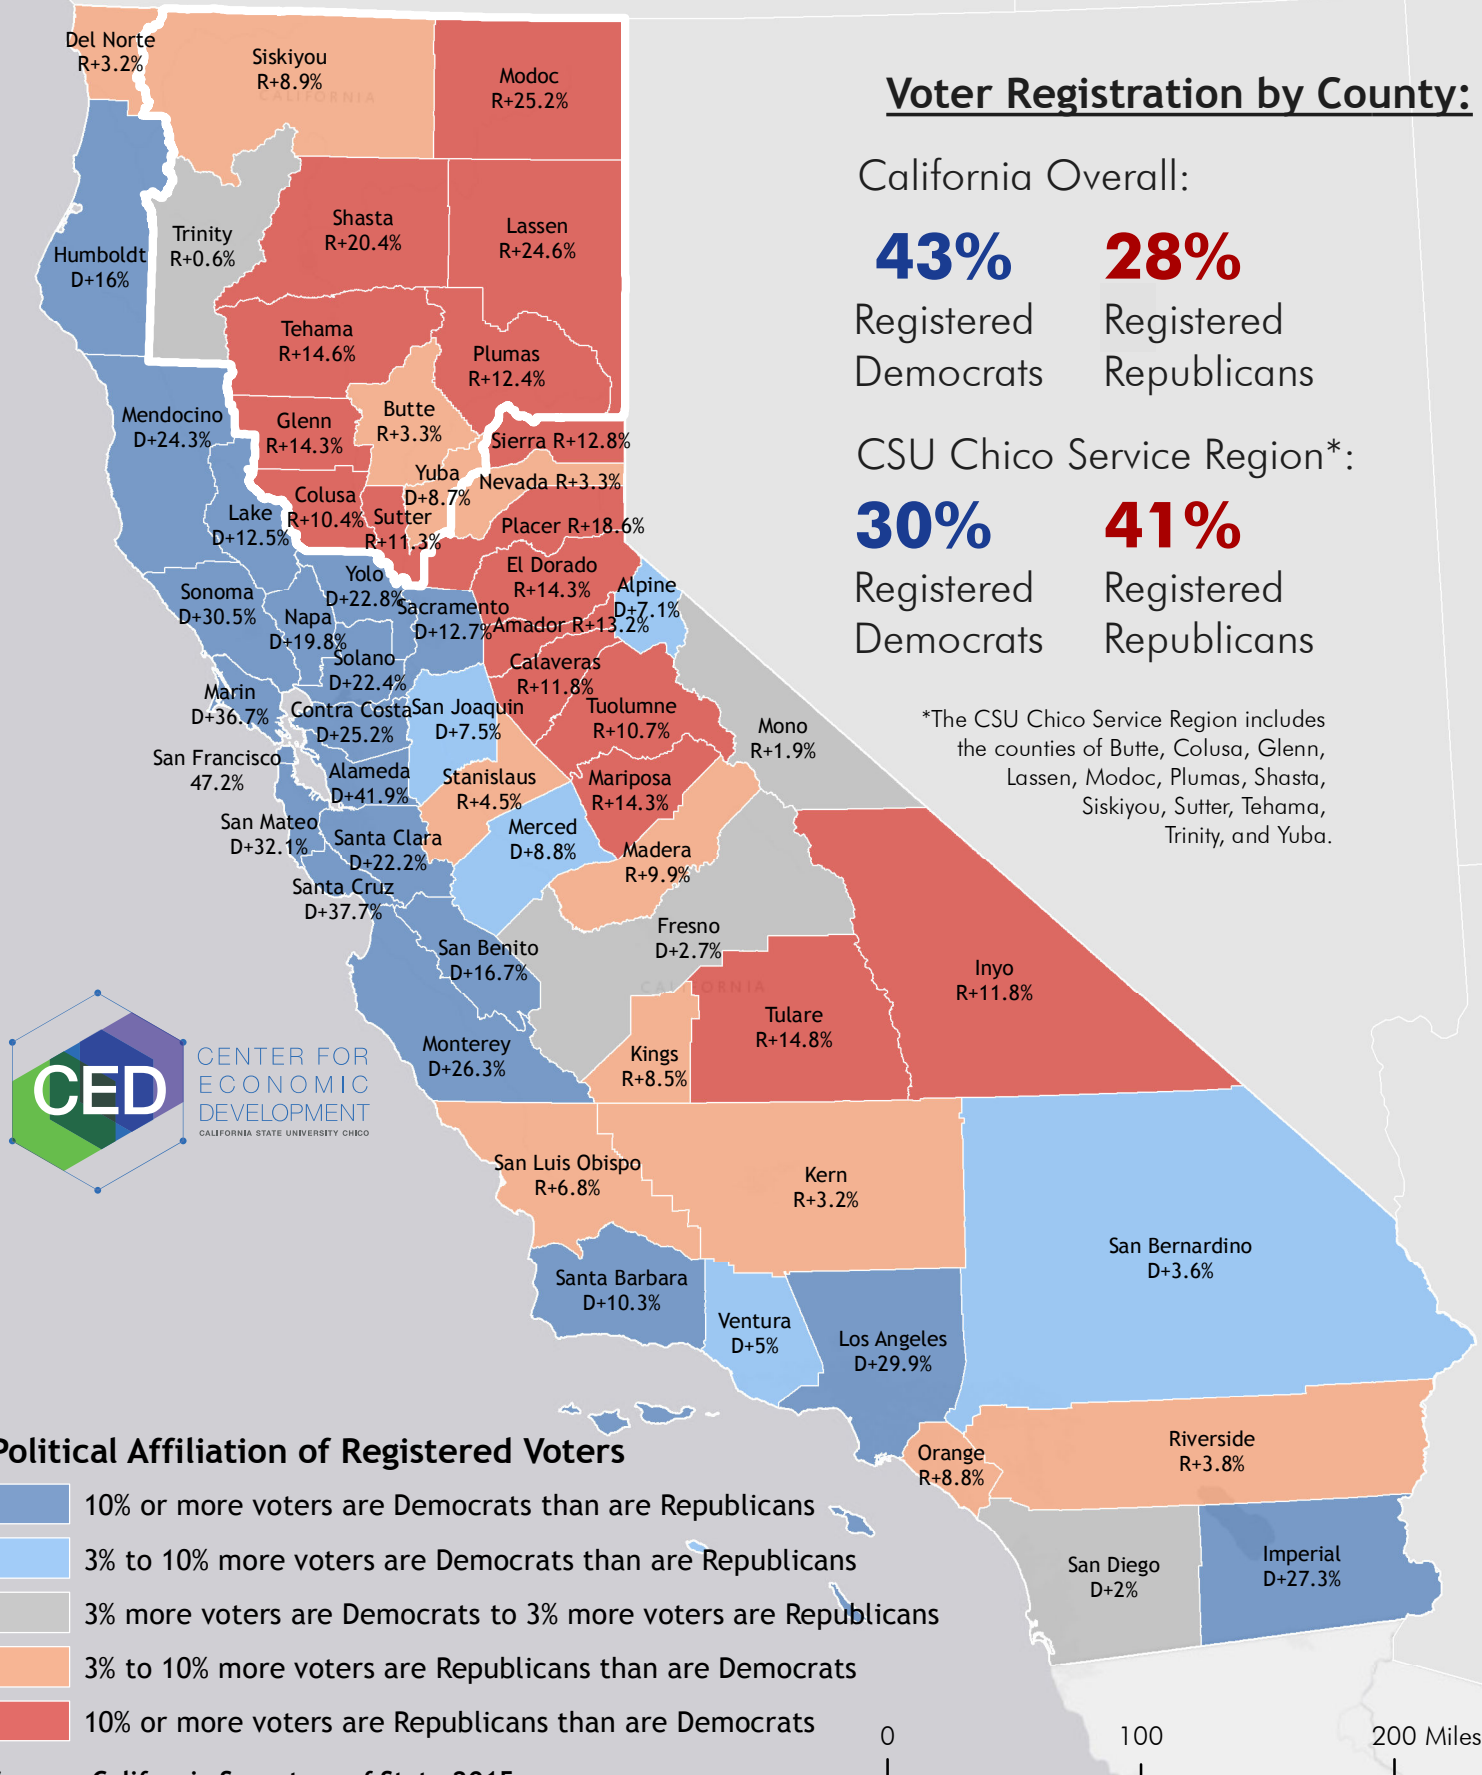

Political Party Affiliation of Registered Voters by County 2015

Voter Registration by County:

California Overall:

43% Registered Democrats
28% Registered Republicans

CSU Chico Service Region*:

30% Registered Democrats
41% Registered Republicans

*The CSU Chico Service Region includes the counties of Butte, Colusa, Glenn, Lassen, Modoc, Plumas, Shasta, Siskiyou, Sutter, Tehama, Trinity, and Yuba.

Political Affiliation of Registered Voters

- 10% or more voters are Democrats than are Republicans
- 3% to 10% more voters are Democrats than are Republicans
- 3% more voters are Democrats to 3% more voters are Republicans
- 3% to 10% more voters are Republicans than are Democrats
- 10% or more voters are Republicans than are Democrats

Source: California Secretary of State 2015

0 100 200 Miles