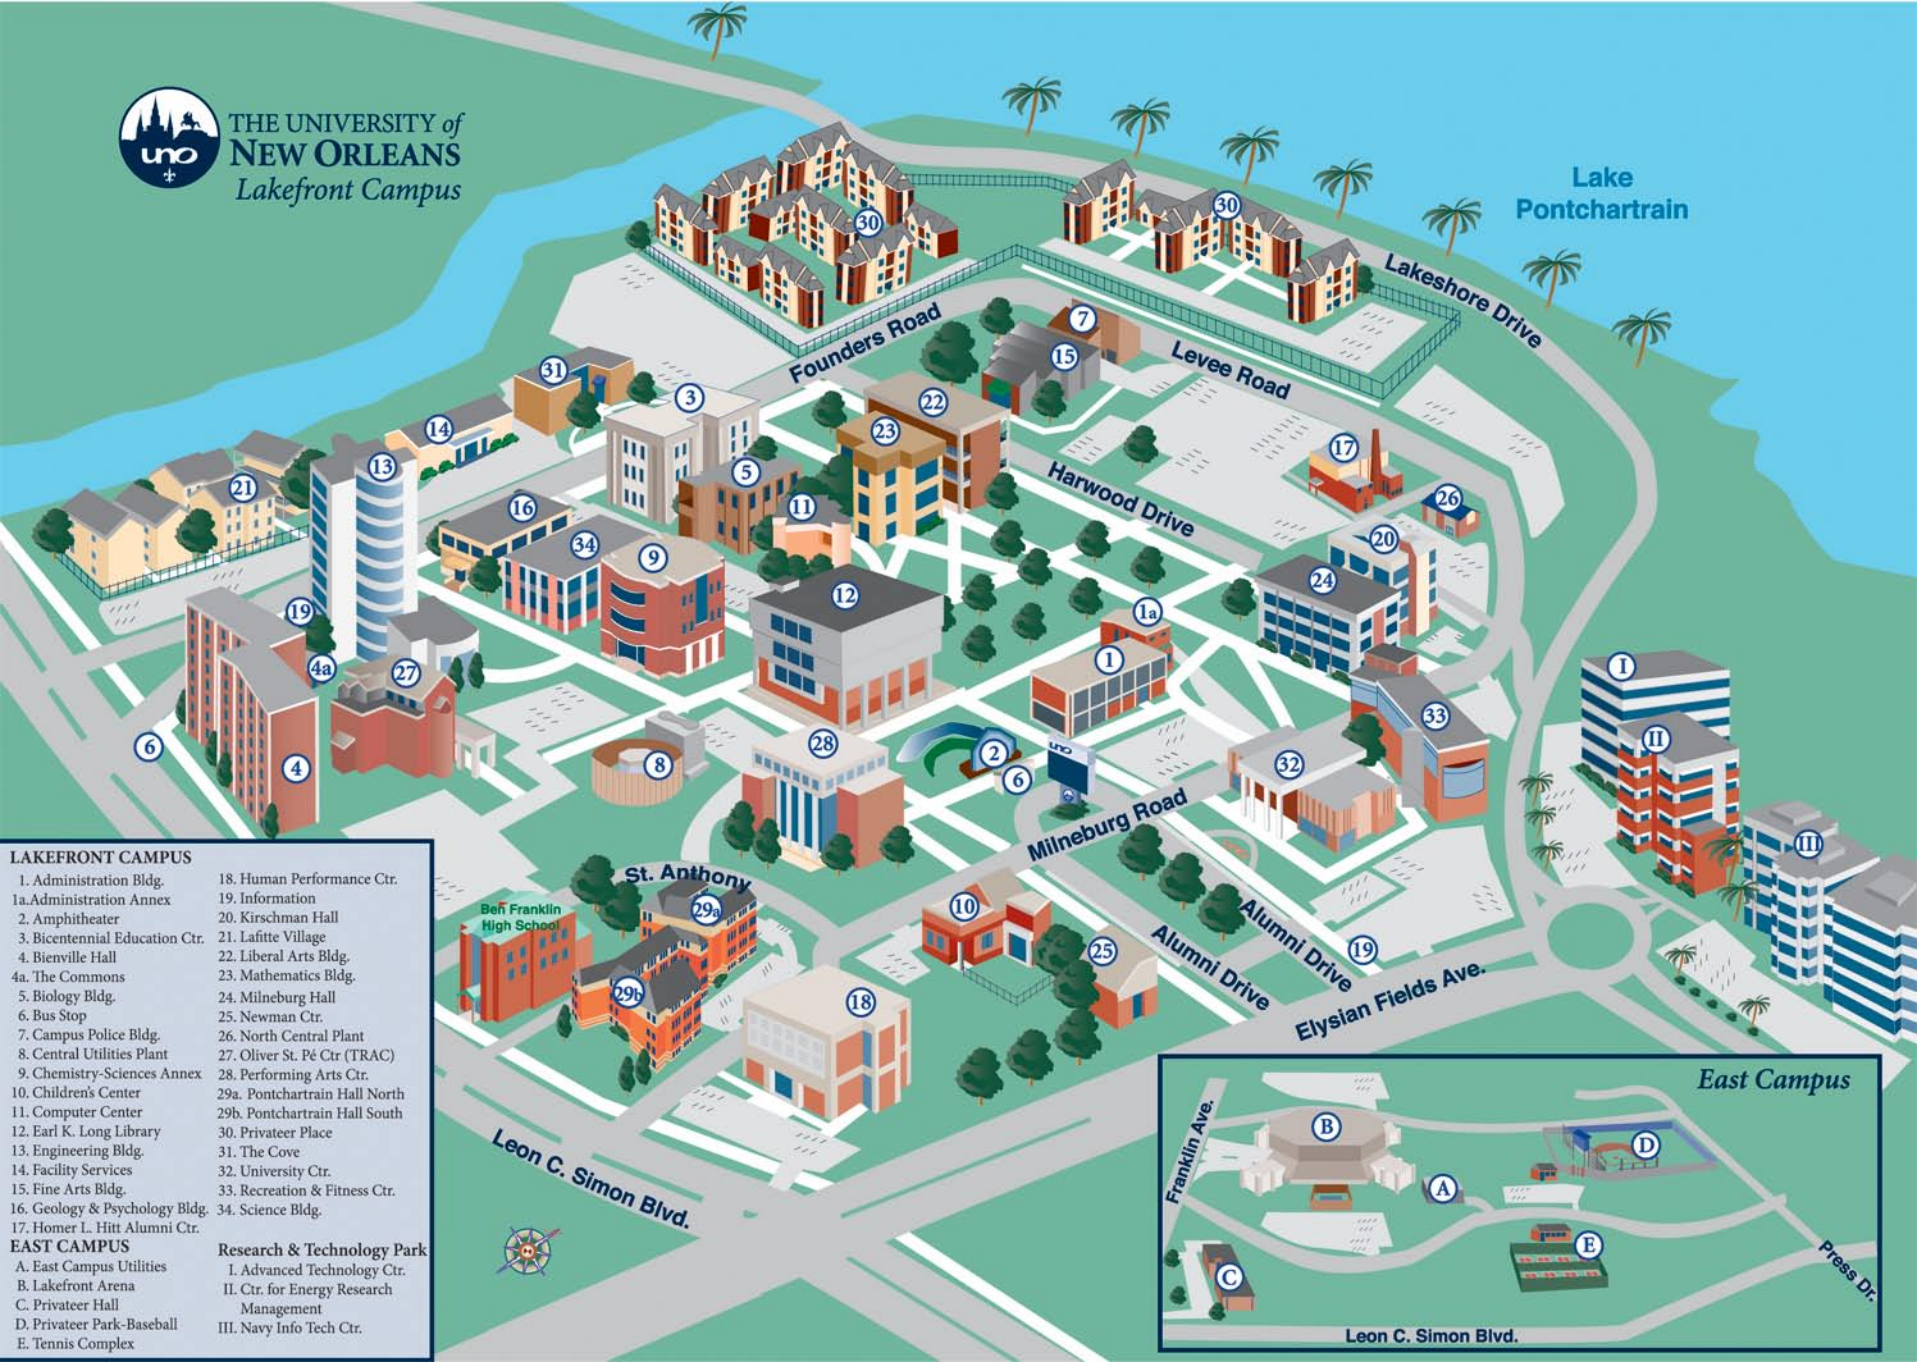

**THE UNIVERSITY of
NEW ORLEANS**
Lakefront Campus

- LAKEFRONT CAMPUS**
- 1. Administration Bldg.
 - 1a. Administration Annex
 - 2. Amphitheater
 - 3. Bicentennial Education Ctr.
 - 4. Bienville Hall
 - 4a. The Commons
 - 5. Biology Bldg.
 - 6. Bus Stop
 - 7. Campus Police Bldg.
 - 8. Central Utilities Plant
 - 9. Chemistry-Sciences Annex
 - 10. Children's Center
 - 11. Computer Center
 - 12. Earl K. Long Library
 - 13. Engineering Bldg.
 - 14. Facility Services
 - 15. Fine Arts Bldg.
 - 16. Geology & Psychology Bldg.
 - 17. Homer L. Hitt Alumni Ctr.
 - 18. Human Performance Ctr.
 - 19. Information
 - 20. Kirschman Hall
 - 21. Lafitte Village
 - 22. Liberal Arts Bldg.
 - 23. Mathematics Bldg.
 - 24. Milneburg Hall
 - 25. Newman Ctr.
 - 26. North Central Plant
 - 27. Oliver St. Pé Ctr (TRAC)
 - 28. Performing Arts Ctr.
 - 29a. Pontchartrain Hall North
 - 29b. Pontchartrain Hall South
 - 30. Privateer Place
 - 31. The Cove
 - 32. University Ctr.
 - 33. Recreation & Fitness Ctr.
 - 34. Science Bldg.
- EAST CAMPUS**
- A. East Campus Utilities
 - B. Lakefront Arena
 - C. Privateer Hall
 - D. Privateer Park-Baseball
 - E. Tennis Complex
- Research & Technology Park**
- I. Advanced Technology Ctr.
 - II. Ctr. for Energy Research Management
 - III. Navy Info Tech Ctr.