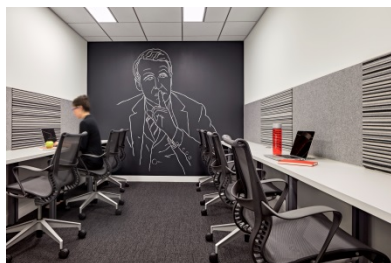

PINNACLE AWARD

Ogilvy Washington

Lead Designer: Nita Tuveesson
Design Team: Amy Fabry; Jelena Lustica

Photographer:
Robert Benson
Contractor:
Clune Construction