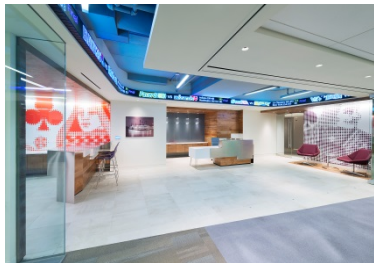

## American Gaming Association

Lead Designer: Lance Jaccard

Design Team: Travis Herret; Roger Sola-Sole; Oriol Aguilo

Photographer:

Judy Davis

Contractor:

HBW Group

Between 10K+ – 30K Square Feet