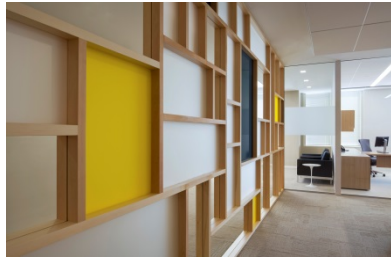

MERIT AWARD

100K+ Square Feet

Pulte Group Headquarters

Lead Designer: John Jessen

Design Team: Pablo Quintana; Christopher Turner; Kate Egan;
Kala Fagan; Richard Brown; Christopher Pilla; Justin Do;
Ji Min Km

Photographer:

Ron Blunt

Contractor:

Turner Construction Co.