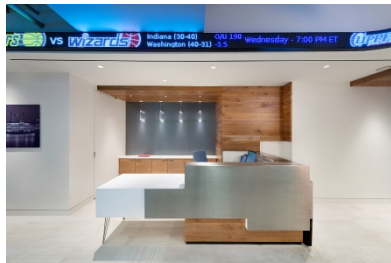

HONOR AWARD

Under 10,000 Square Feet

American Gaming Association

Lead Designer: Lance Jaccard

Design Team: Travis Herret; Roger Sola-Sole; Oriol Aguilo

Photographer:

Judy Davis

Contractor:

HBW Group