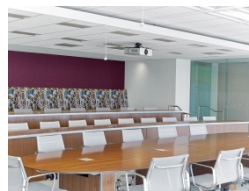

Costar, San Francisco Office

Lead Designer: Diana Horvat

Design Team: David Kay; Carissa Gavin; Carrie Leighton;
Stephanie Cunningham; Jon Penndorf; Samira Ghadimi;

Photographer:
Eric Laignel
Contractor:
Novo Construction, Inc.