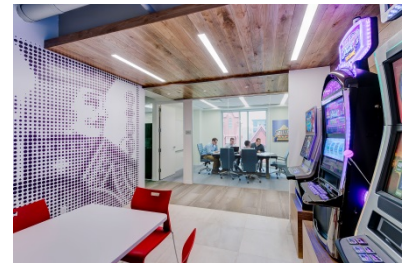

## American Gaming Association

Lead Designer: Lance Jaccard

Design Team: Travis Herret; Roger Sola-Sole; Oriol Aguilo

Photographer:

Judy Davis

Contractor:

HBW Group

Between 10K+ – 30K Square Feet