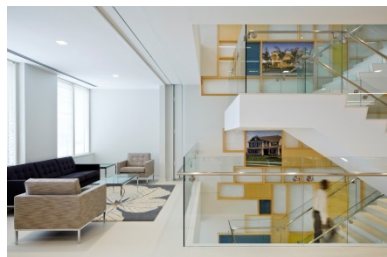

MERIT AWARD

100K+ Square Feet

Pulte Group Headquarters

Lead Designer: John Jessen

Design Team: Pablo Quintana; Christopher Turner; Kate Egan;
Kala Fagan; Richard Brown; Christopher Pilla; Justin Do;
Ji Min Km

Photographer:

Ron Blunt

Contractor:

Turner Construction Co.