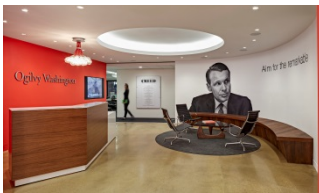

## Ogilvy Washington

Lead Designer: Nita Tuvesson

Design Team: Amy Fabry; Jelena Lustica

Photographer:

Robert Benson

Contractor:

Clune Construction

Between 30K+ - 60K Square Feet