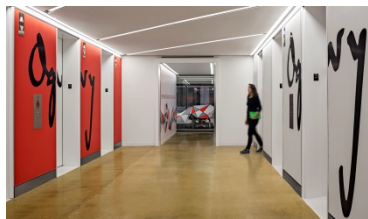

## Ogilvy Washington

Lead Designer: Nita Tuvesson

Design Team: Amy Fabry; Jelena Lustica

Photographer:

Robert Benson

Contractor:

Clune Construction

Between 30K+ - 60K Square Feet