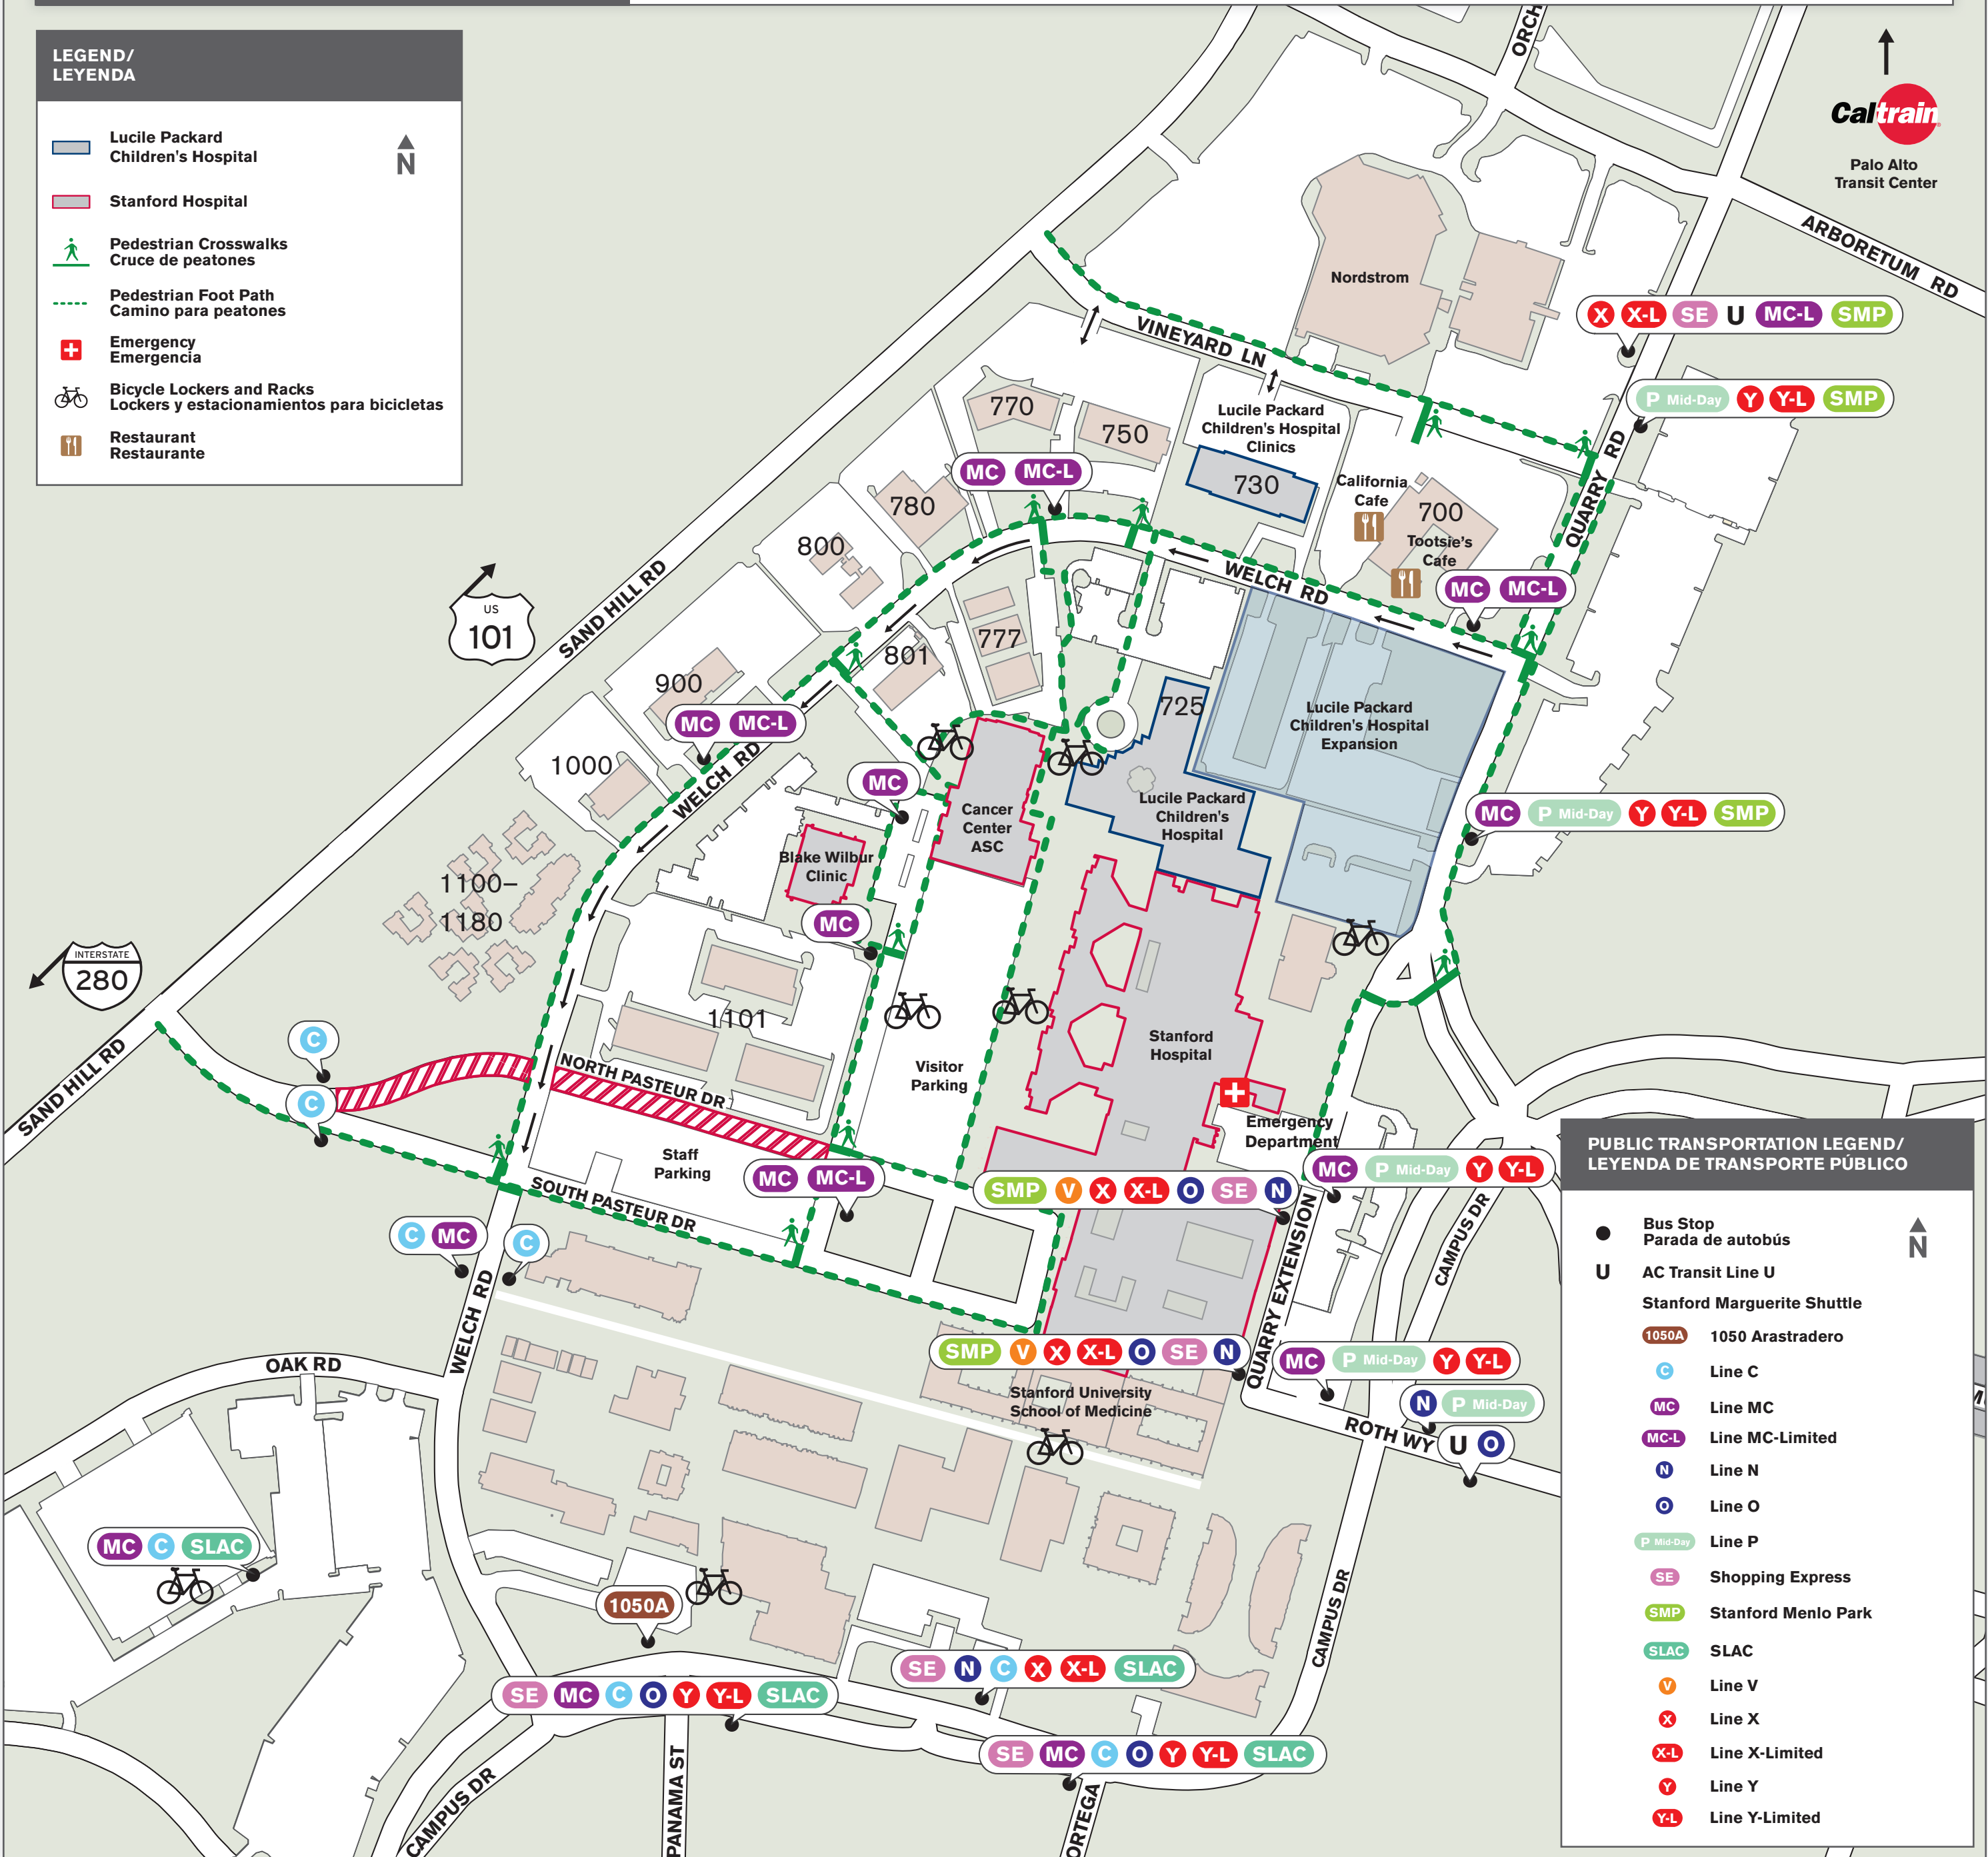

LEGEND/
LEYENDA

- Lucile Packard Children's Hospital
- Stanford Hospital
- Pedestrian Crosswalks
Cruce de peatones
- Pedestrian Foot Path
Camino para peatones
- Emergency
Emergencia
- Bicycle Lockers and Racks
Lockers y estacionamientos para bicicletas
- Restaurant
Restaurante

PUBLIC TRANSPORTATION LEGEND/
LEYENDA DE TRANSPORTE PÚBLICO

- Bus Stop
Parada de autobús
- U** AC Transit Line U
- Stanford Marguerite Shuttle**
- 1050A 1050 Arastradero
- Line C
- Line MC
- Line MC-Limited
- Line N
- Line O
- Line P
- Shopping Express
- Stanford Menlo Park
- SLAC
- Line V
- Line X
- Line X-Limited
- Line Y
- Line Y-Limited