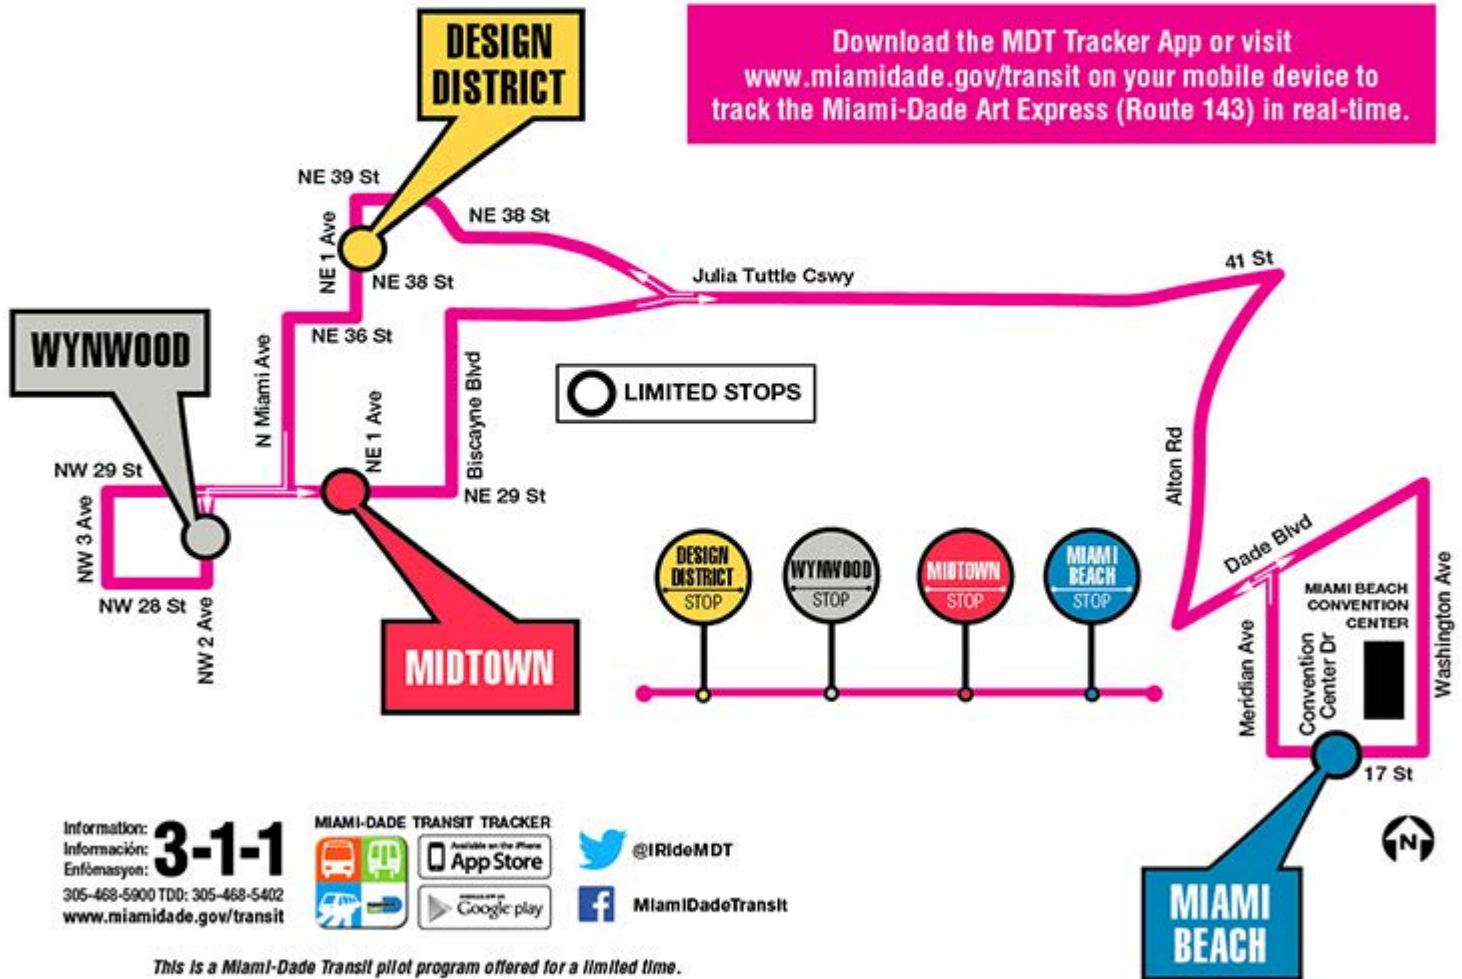

miami-dade art express

Complimentary express bus service from the Miami Beach Convention Center to the Design District, Midtown and Wynwood areas.

Every 20 minutes • 11 a.m. - 11 p.m.
December 1 - 6, 2015

Download the MDT Tracker App or visit www.miamidade.gov/transit on your mobile device to track the Miami-Dade Art Express (Route 143) in real-time.

Information: **3-1-1**
 Información: **3-1-1**
 Entloftasyon: **3-1-1**
 305-468-5900 TDD: 305-468-5402
www.miamidade.gov/transit

MIAMI-DADE TRANSIT TRACKER

@IRideMDT

MiamiDadeTransit

This is a Miami-Dade Transit pilot program offered for a limited time.