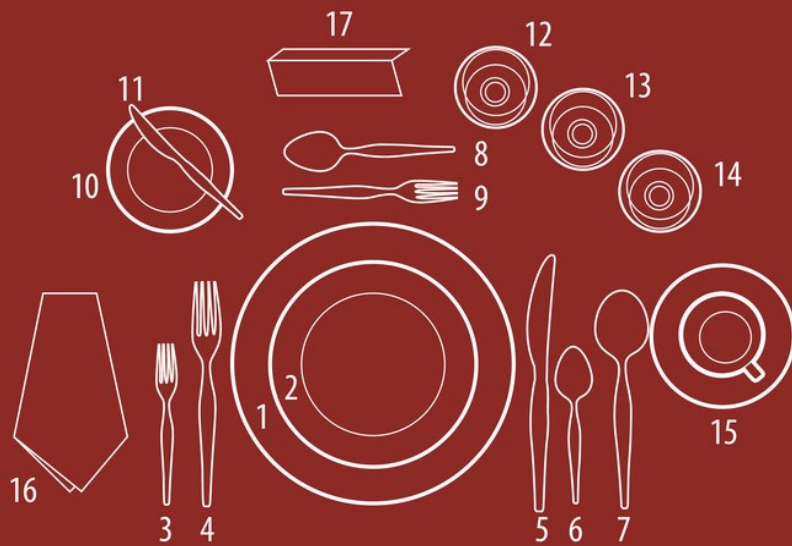

Formal Table Setting

Formal Table Setting Key

- | | |
|----------------------|------------------------|
| 1. Salad Plate | 2. Dinner Plate |
| 3. Salad Fork | 4. Dinner Fork |
| 5. Dinner Knife | 6. Teaspoon |
| 7. Soup Spoon | 8. Dessert Spoon |
| 9. Cake Fork | 10. Bread Plate |
| 11. Butter Knife | 12. Water Glass |
| 13. Wine Glass (Red) | 14. Wine Glass (White) |
| 15. Coffee Cup | 16. Napkin |
| 17. Place Card | |