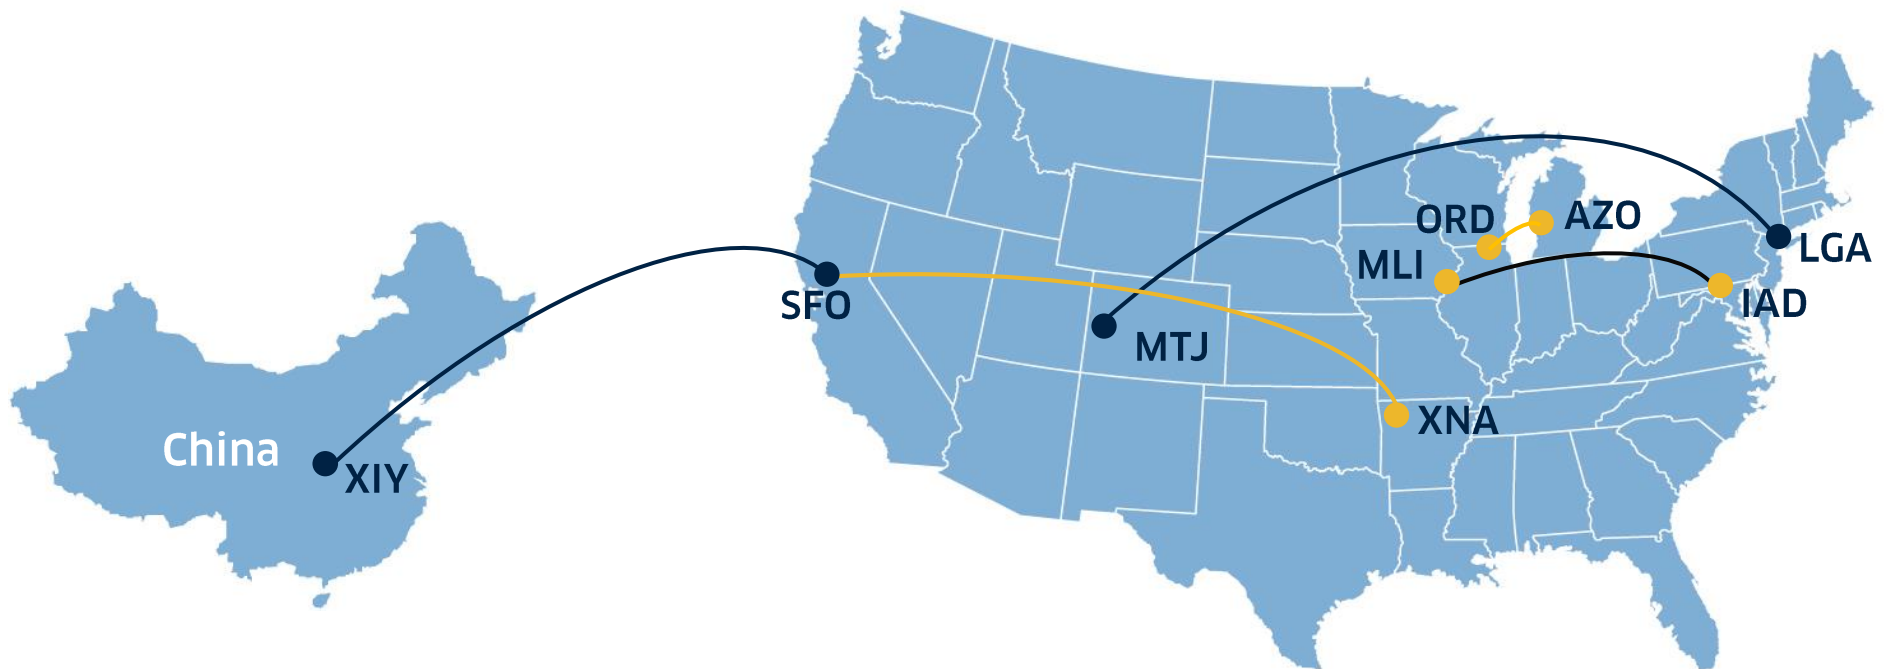

# New and seasonal routes announced

## Seasonal Route

Route	Start	End
SFO-XIY*	May 8, 2016	Oct. 27, 2016
LGA-MTJ	Dec 19, 2015	March 26, 2016

## New Route

Route	Start
IAD-MLI	Oct. 25, 2015
SFO-XNA	Oct. 25, 2015
ORD-AZO	Dec. 9, 2015

\* Subject to government approval