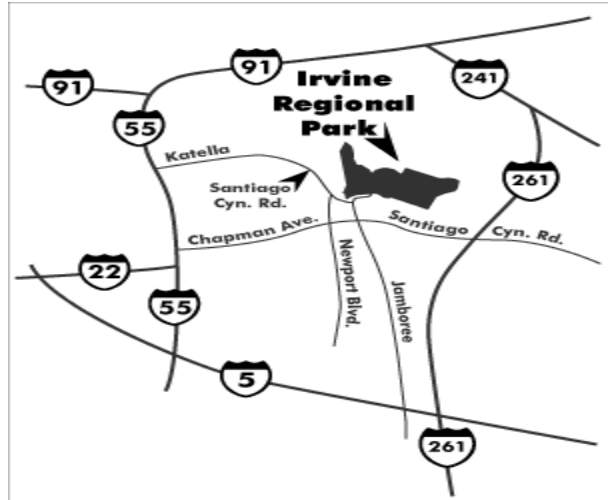

North Tustin Campus Back to School Picnic Friday, September 21, 2012, 4:00-7:00PM

1 Irvine Park Road Orange, CA 92869

From School: Make a Left on Newport Blvd. Turn Right on Chapman.

Turn Left on Jamboree. Turn Right onto Irvine Park Road. (2.5 miles from school)

We are at **Picnic Site 4**

Please note there is a \$3.00 per car parking fee to enter the park.

Schedule of Events:

- **4:00** Check In
- **4:00** Themed Activities
- **4:30** Food Service Begins
- **4:30** Cheer Squad Performance
- **5:00** Jr. High vs. Faculty Softball Game
- **6:00** Games close down
- **7:00** Picnic Concludes and Clean Up