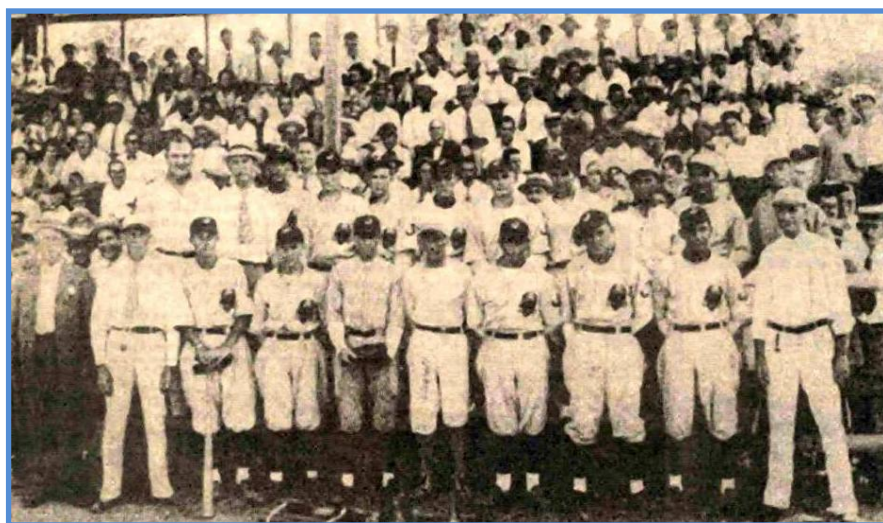

Evangeline League Baseball History

1930s to 1950s

6 p.m. Wednesday, March 9

Jeanerette Museum

500 E. Main St., Jeanerette

Dr. J. Paul Leslie of Nicholls University will lead a discussion of the history of the Evangeline League in rural Louisiana from the 1930s to 1950s. Teams included the Jeanerette Blues, New Iberia Cardinals, Abbeville Athletics and Houma Indians.

Over 60 players from the Evangeline League went on to play in the majors.

This program is free of charge and suitable for an adult audience

Seating may be limited and is taken on a first come, first serve basis. Doors open after 5 p.m.