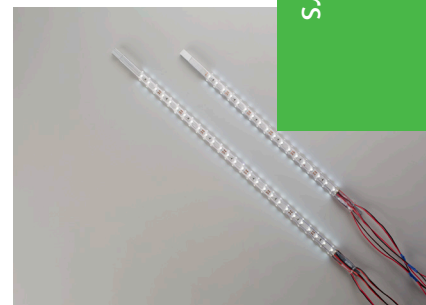

Qwik STIK LED THREE-SIDED

PRODUCT DESCRIPTIONS

T12 HO	MOL	Lumens	Watts	Sticks per 60W PS	Sticks per 120W PS	Sticks per 264W PS	P-LED Part Number*
18"	15.91	452	4.4	13	26	52	PL-QS18-XX-TS
24"	21.91	764	7.5	8	16	32	PL-QS24-XX-TS
30"	27.91	1024	10	6	12	24	PL-QS30-XX-TS
36"	33.91	1197	11.7	5	10	20	PL-QS36-XX-TS
42"	39.91	1449	14.2	4	8	16	PL-QS42-XX-TS
48"	45.91	1788	17.5	3	6	12	PL-QS48-XX-TS
60"	57.91	2165	21.2	3	6	12	PL-QS60-XX-TS
64"	61.91	2195	21.5	2	4	8	PL-QS64-XX-TS
72"	69.91	2714	26.6	2	4	8	PL-QS72-XX-TS
84"	81.91	2921	28.6	2	4	8	PL-QS84-XX-TS
96"	93.91	3267	32	1	2	4	PL-QS96-XX-TS
108"	105.91	3959	38.8	1	2	4	PL-QS108-XX-TS
117"	114.91	4058	39.8	1	2	4	PL-QS117-XX-TS
120"	117.91	4163	40.8	1	2	4	PL-QS120-XX-TS