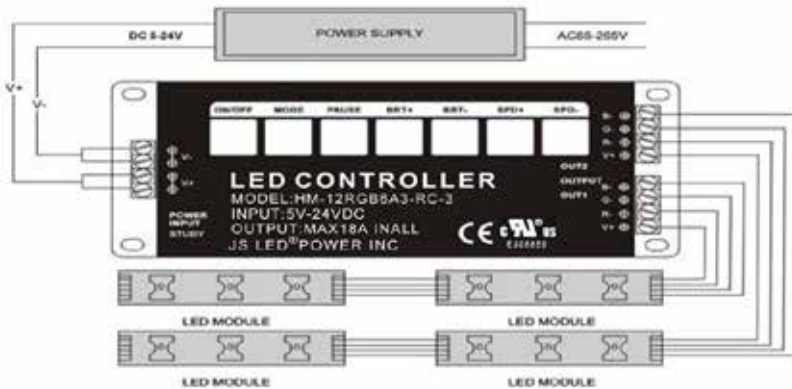

Wire Connections

Please visit jsledpower.com for more information

For support please call toll free number 1-800-909-5188

Headquarter Office

1318 Maine Ave.,
Baldwin Park, CA 91706
Tel: (626) 338 - 8291
Fax: (626) 338 - 8391

Texas Branch

6120 Westline Dr.,
Houston, TX 77036
Tel: (832) 244 - 2506
Fax: (713) 782 - 3100

New Jersey Branch

600 Deer Rd., Suite #3
Cherry Holl, NJ 08034
Tel: (646) 287 - 5979
Fax: (856) 428 - 4888

Florida Branch

4333 Silver Star Rd., Suite #170
Orlando, FL 32808
Tel: (407) 808 - 9768
Fax: (407) 782 - 4891