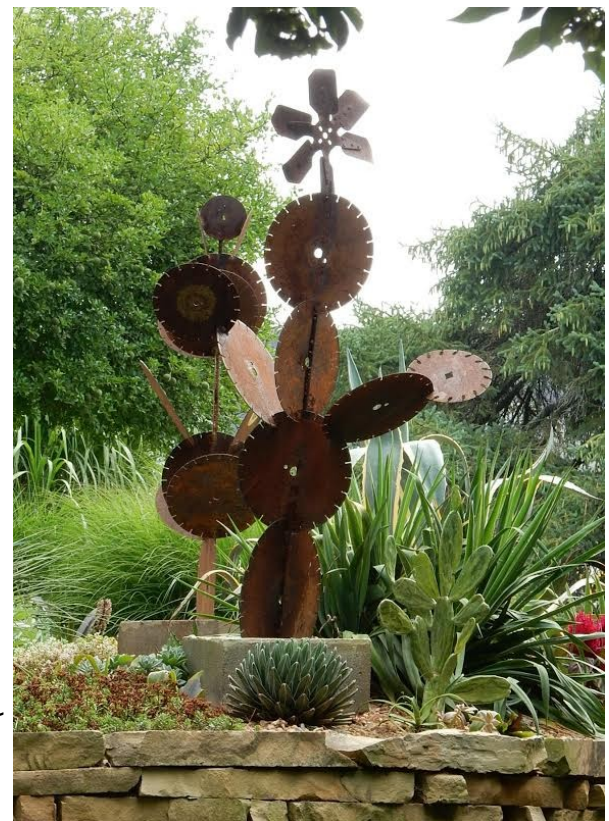

Artists, groups of artists, art teachers and students working in any media are invited to submit a proposal with a conceptual design for consideration by a jury selecting the final 35 pieces for this exhibit. Because this is an exhibit of relatively short duration, materials used in the pieces can be non-permanent but need to hold up for a maximum of 8 weeks.

Pieces in the exhibit will be selected using the following guidelines:

- Uses the garden setting to advantage
- Makes a strong visual impact
- Non-harmful to the horticultural garden and its plants
- Appropriate to a family-friendly setting
- Requires no maintenance during the exhibition
- Installed in a secure manner
- Safe for the public
- Leaves no permanent impact on the garden

Applications are due February 15, 2016 (postmark date). Concept submission should include a .jpg document of the planned work with approximate dimensions (all three). Information concerning the feasibility of installation should be included. Please indicate if you envision a specific location for your proposed work. An online application is available by emailing artinthegarden@vt.edu.