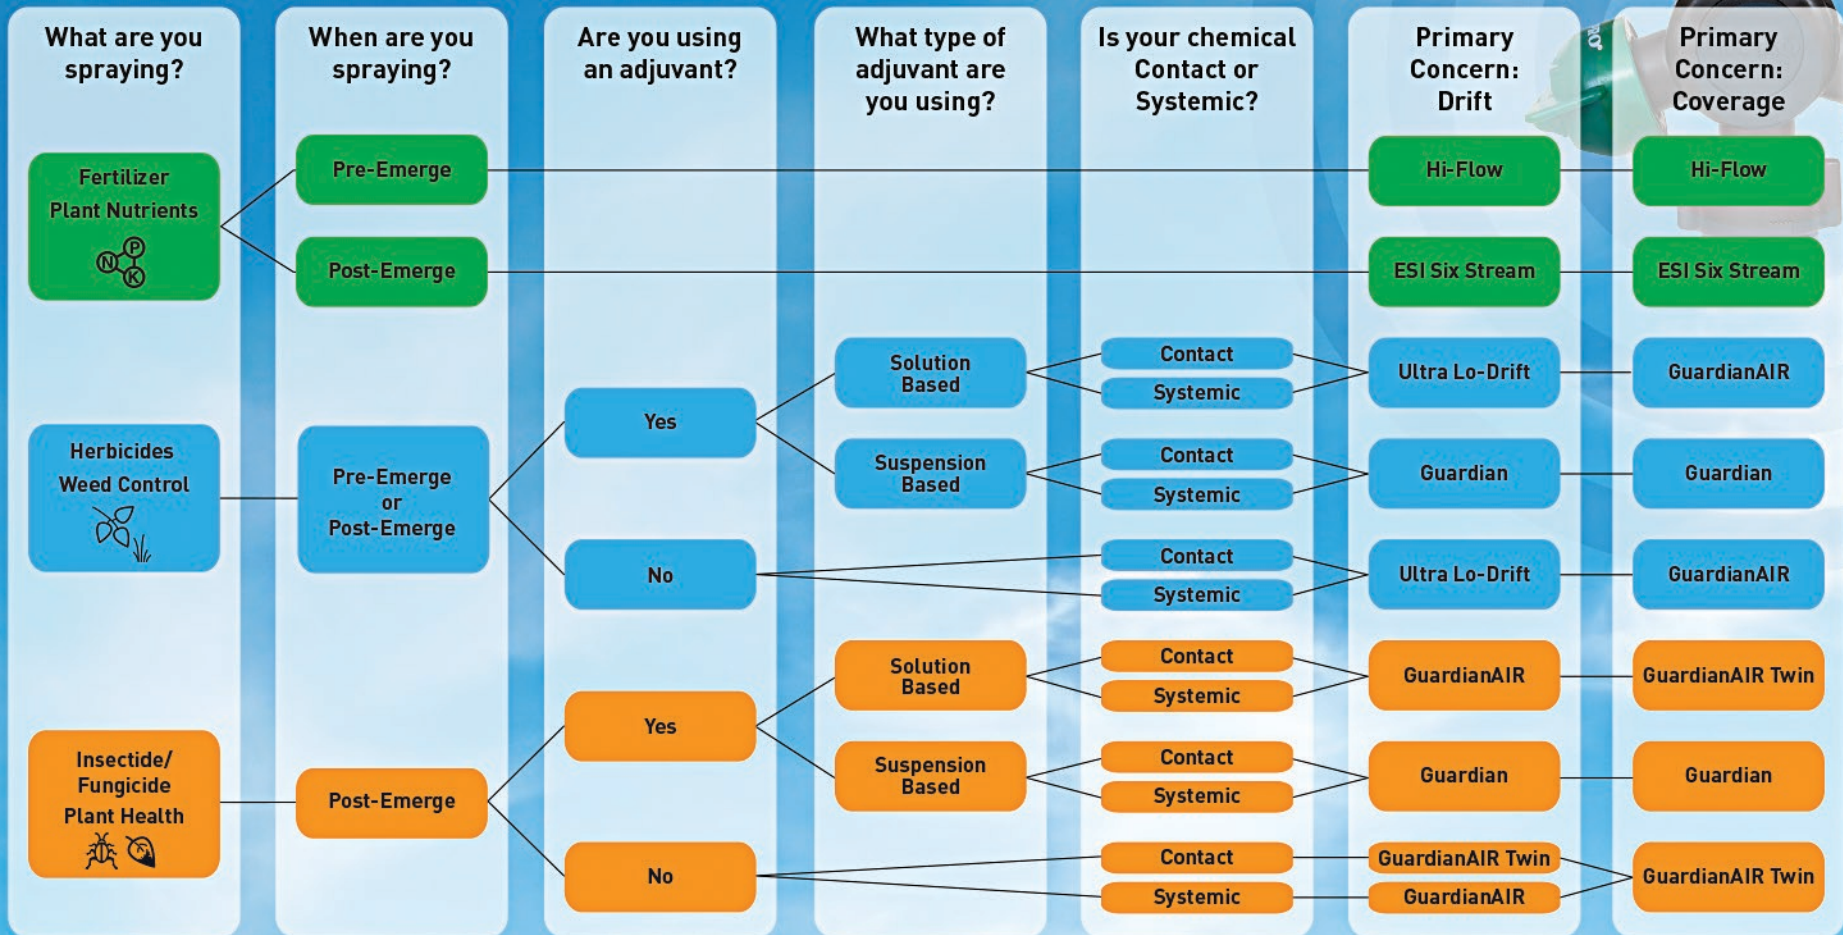

HYPRO[®] TECHNOLOGY ON TARGET

Spray Nozzles Selection Guide

Hi-Flow

ESI Six Stream

Ultra Lo-Drift

Guardian

GuardianAIR

GuardianAIR Twin