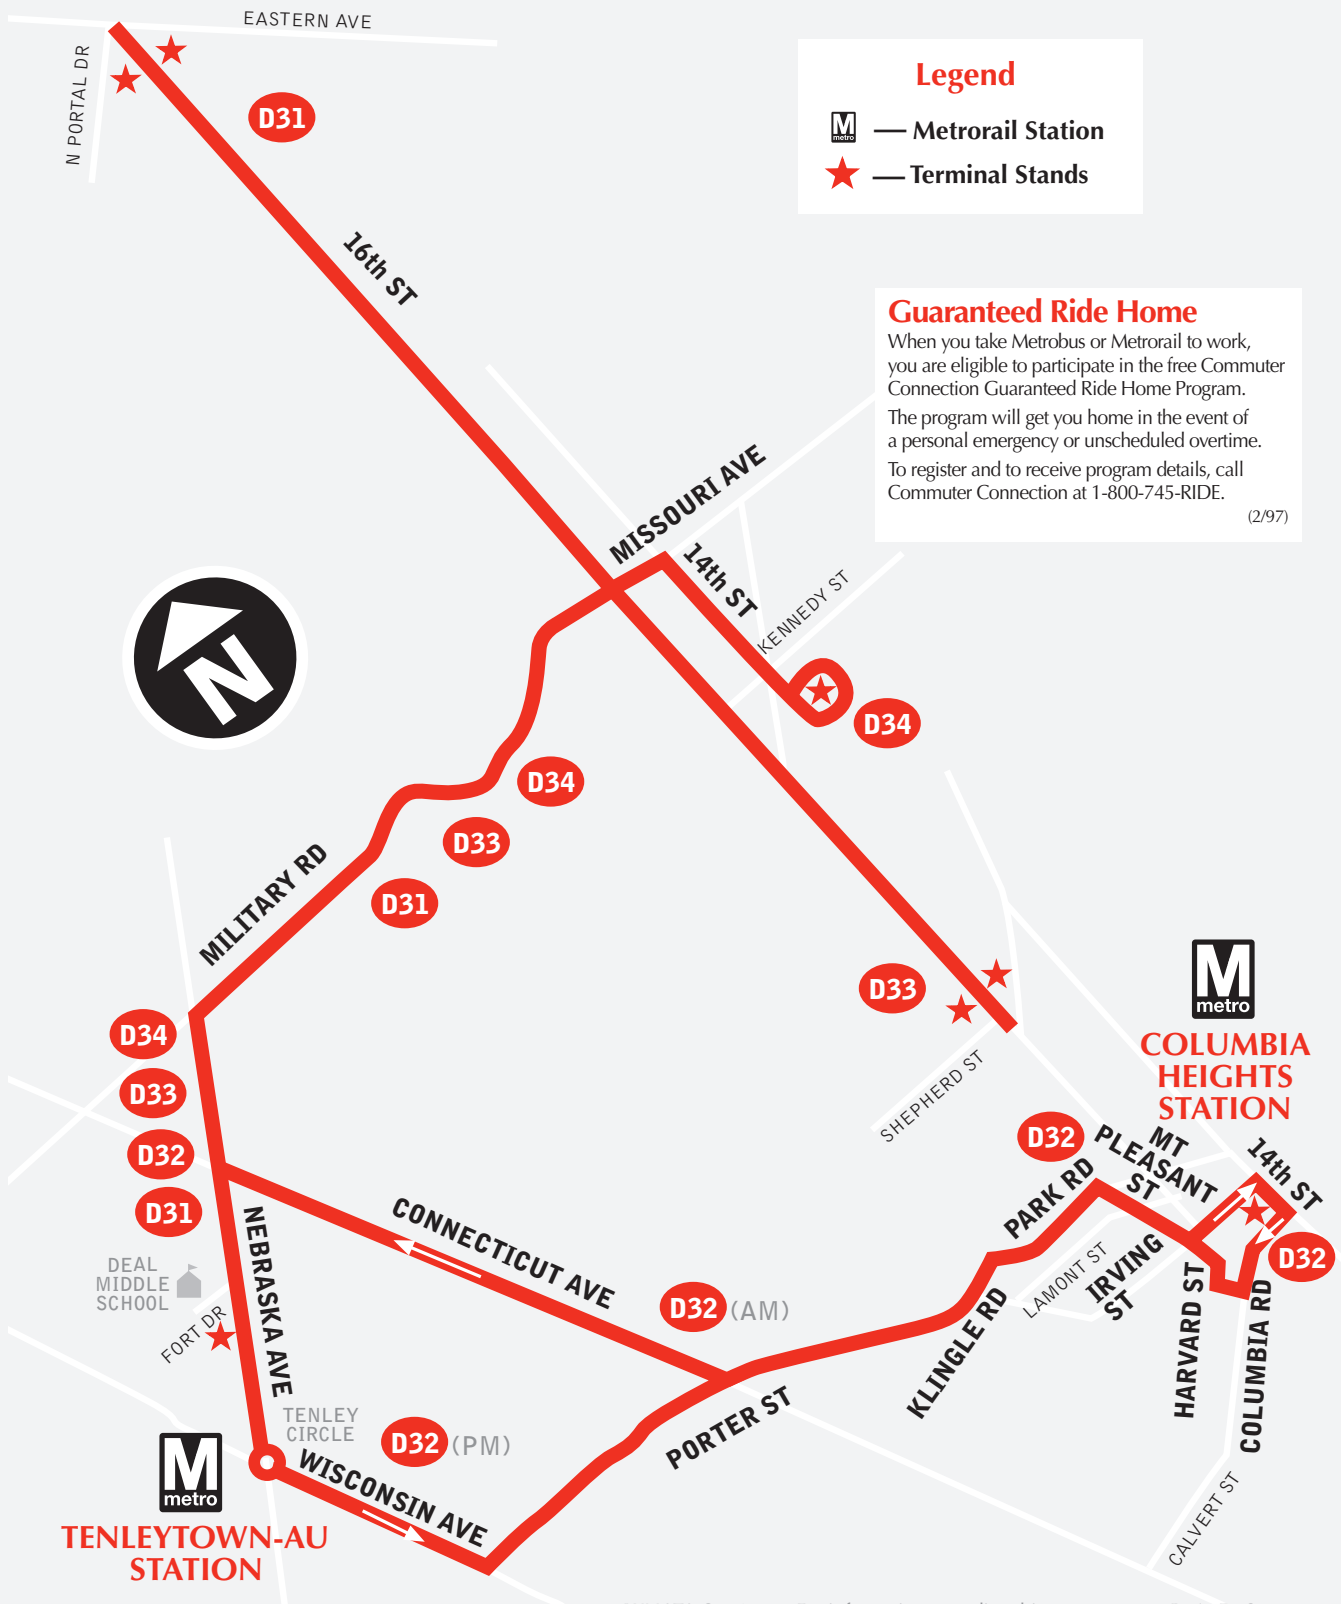

D31,32,33,34

Deal Middle School

For route and schedule information

Call 202-637-7000

www.wmata.com

Legend

- Metrorail Station
- Terminal Stands

Guaranteed Ride Home

When you take Metrobus or Metrorail to work, you are eligible to participate in the free Commuter Connection Guaranteed Ride Home Program.

The program will get you home in the event of a personal emergency or unscheduled overtime.

To register and to receive program details, call Commuter Connection at 1-800-745-RIDE.

(2/97)

WMATA ©2014

For information regarding this map contact <R•A•D•S>.