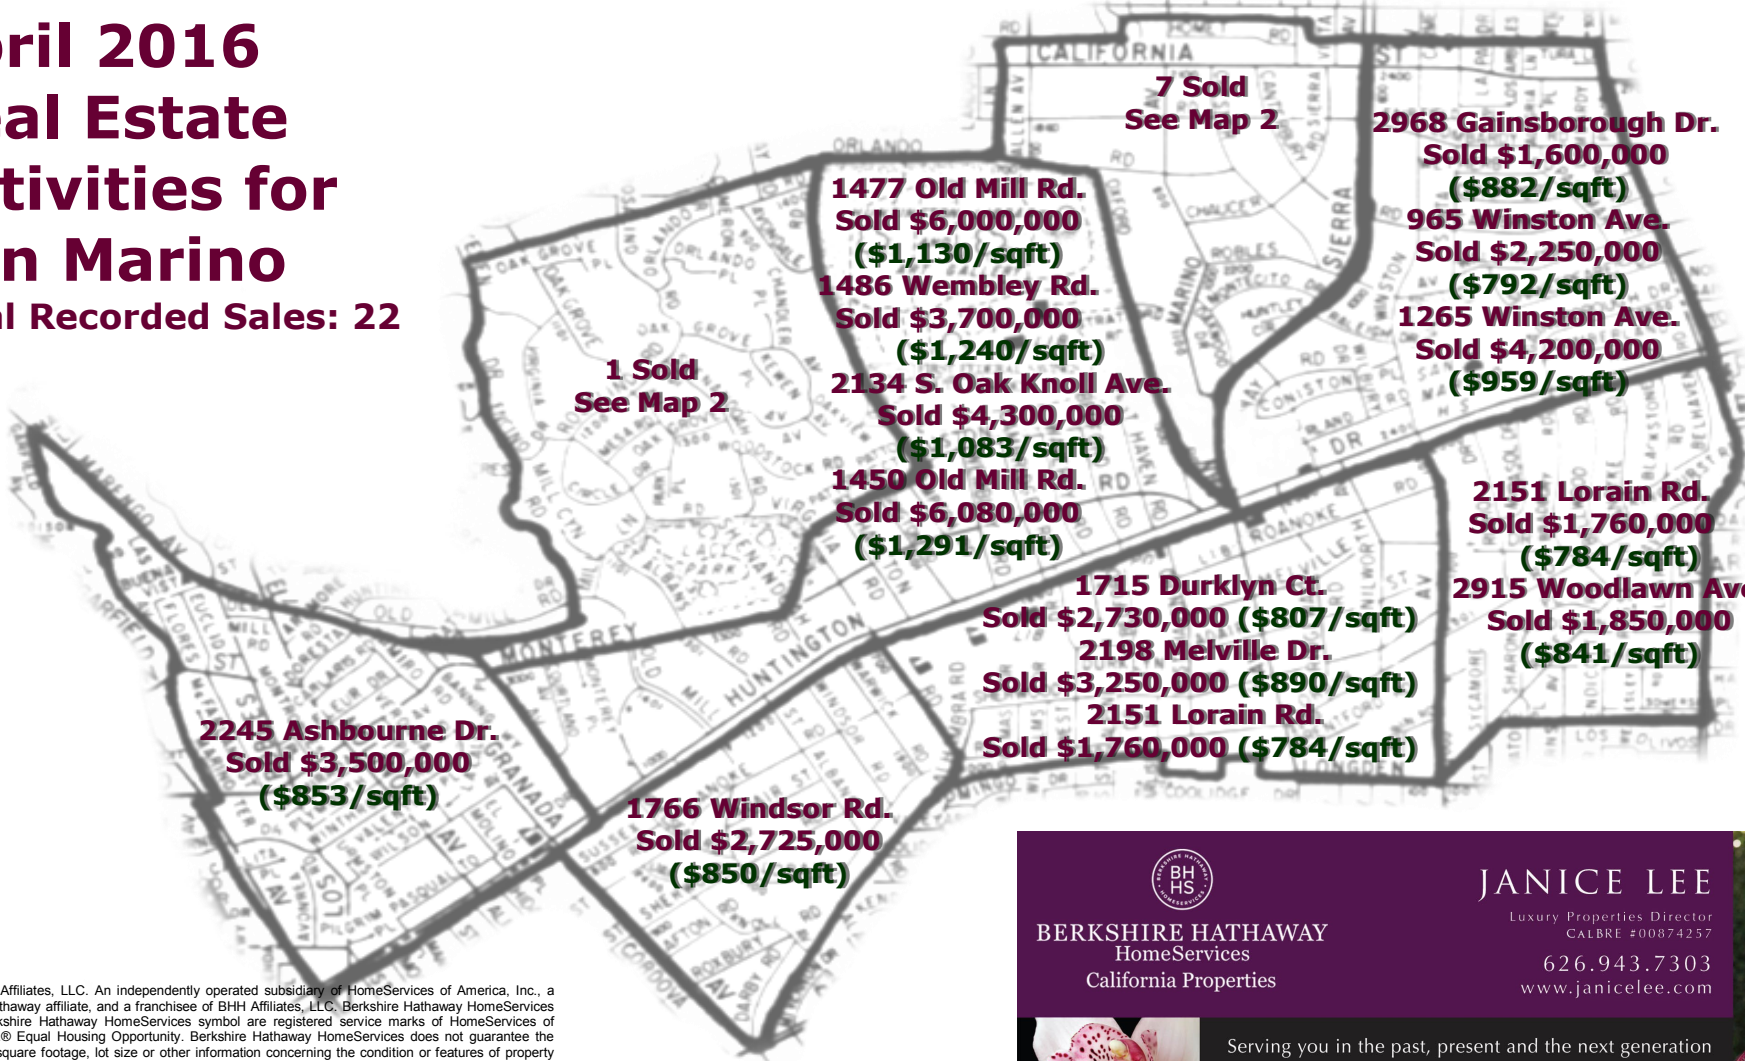

April 2016 Real Estate Activities for San Marino

Total Recorded Sales: 22

1 Sold
See Map 2

7 Sold
See Map 2

BERKSHIRE HATHAWAY
HomeServices
California Properties

JANICE LEE
Luxury Properties Director
CALBRE #00874257
626.943.7303
www.janicelee.com

Serving you in the past, present and the next generation

© 2014 BH Affiliates, LLC. An independently operated subsidiary of HomeServices of America, Inc., a Berkshire Hathaway affiliate, and a franchisee of BH Affiliates, LLC. Berkshire Hathaway HomeServices and the Berkshire Hathaway HomeServices symbol are registered service marks of HomeServices of America, Inc. Equal Housing Opportunity.