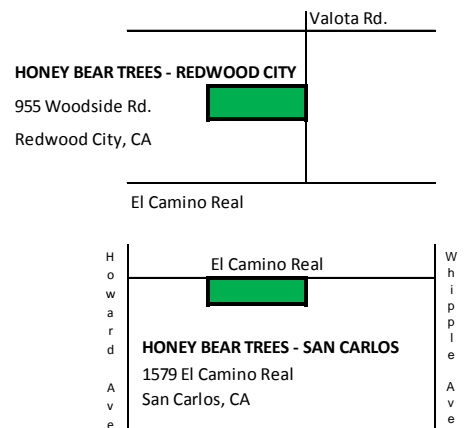

www.honeybeartrees.com

Ormondale/Corte Madera Schools CHRISTMAS TREE AND WREATH Fundraising Program

Your organization receives 15% of the purchase price when you buy a Holiday tree at HONEY BEAR TREES. Tell your friends & neighbors and raise even more money!

Simply bring this flyer when you purchase your tree and wreath. (If you happen to forget it, there will be extra flyers on the lot). It's that simple!

All our trees are of the finest quality and freshness, grown on the Cocco Christmas Tree Farm in Oregon's beautiful Cascade foothills. Here's a great opportunity to find the perfect Christmas Tree and support *your* organization at the same time!

HONEY BEAR TREES - REDWOOD CITY	Open: 11/17/2012 to 12/24/2012
955 Woodside Rd.	7 - days a week
Redwood City, CA	9:00 am to 9:00 pm
650-364-3507	
HONEY BEAR TREES - SAN CARLOS	Open: 11/23/2012 to 12/24/2012
1579 El Camino Real	7 - days a week
San Carlos, CA	9:00 am to 9:00 pm