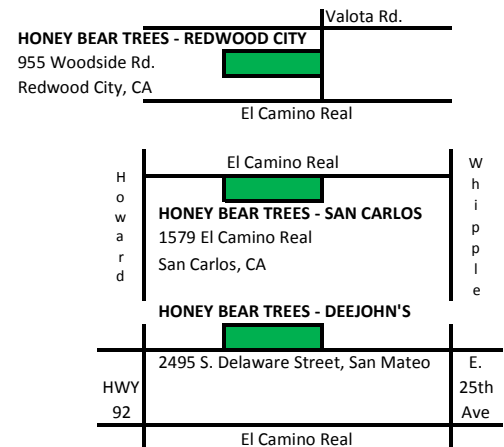

www.honeybeartrees.com

Ormondale and Corte Madera CHRISTMAS TREE AND WREATH Fundraising Program

Your organization receives 15% of the purchase price when you buy a Holiday tree at HONEY BEAR TREES. Tell your friends & neighbors and raise even more money!

Simply bring this flyer when you purchase your tree and wreath. (If you happen to forget it, there will be extra flyers on the lot). It's that simple!

All our trees are of the finest quality and freshness, grown on the Cocco Christmas Tree Farm in Oregon's beautiful Cascade foothills. Here's a great opportunity to find the perfect Christmas Tree and support *your* organization at the same time!

HONEY BEAR TREES - REDWOOD CITY 955 Woodside Rd. Redwood City, CA 650-364-3507	Open: 11/20/2014 to 12/24/2014 7 - days a week 9:00 am to 9:00 pm
HONEY BEAR TREES - SAN CARLOS 1579 El Camino Real San Carlos, CA	Open: 11/20/2014 to 12/24/2014 7 - days a week 9:00 am to 9:00 pm
HONEY BEAR TREES - DEEJOHN'S SMCo. Event Center 2495 S. Delaware Street San Mateo, CA 94403	Open: 11/26/2014 to 12/24/2014 7 - days a week 9:00 am to 9:00 pm