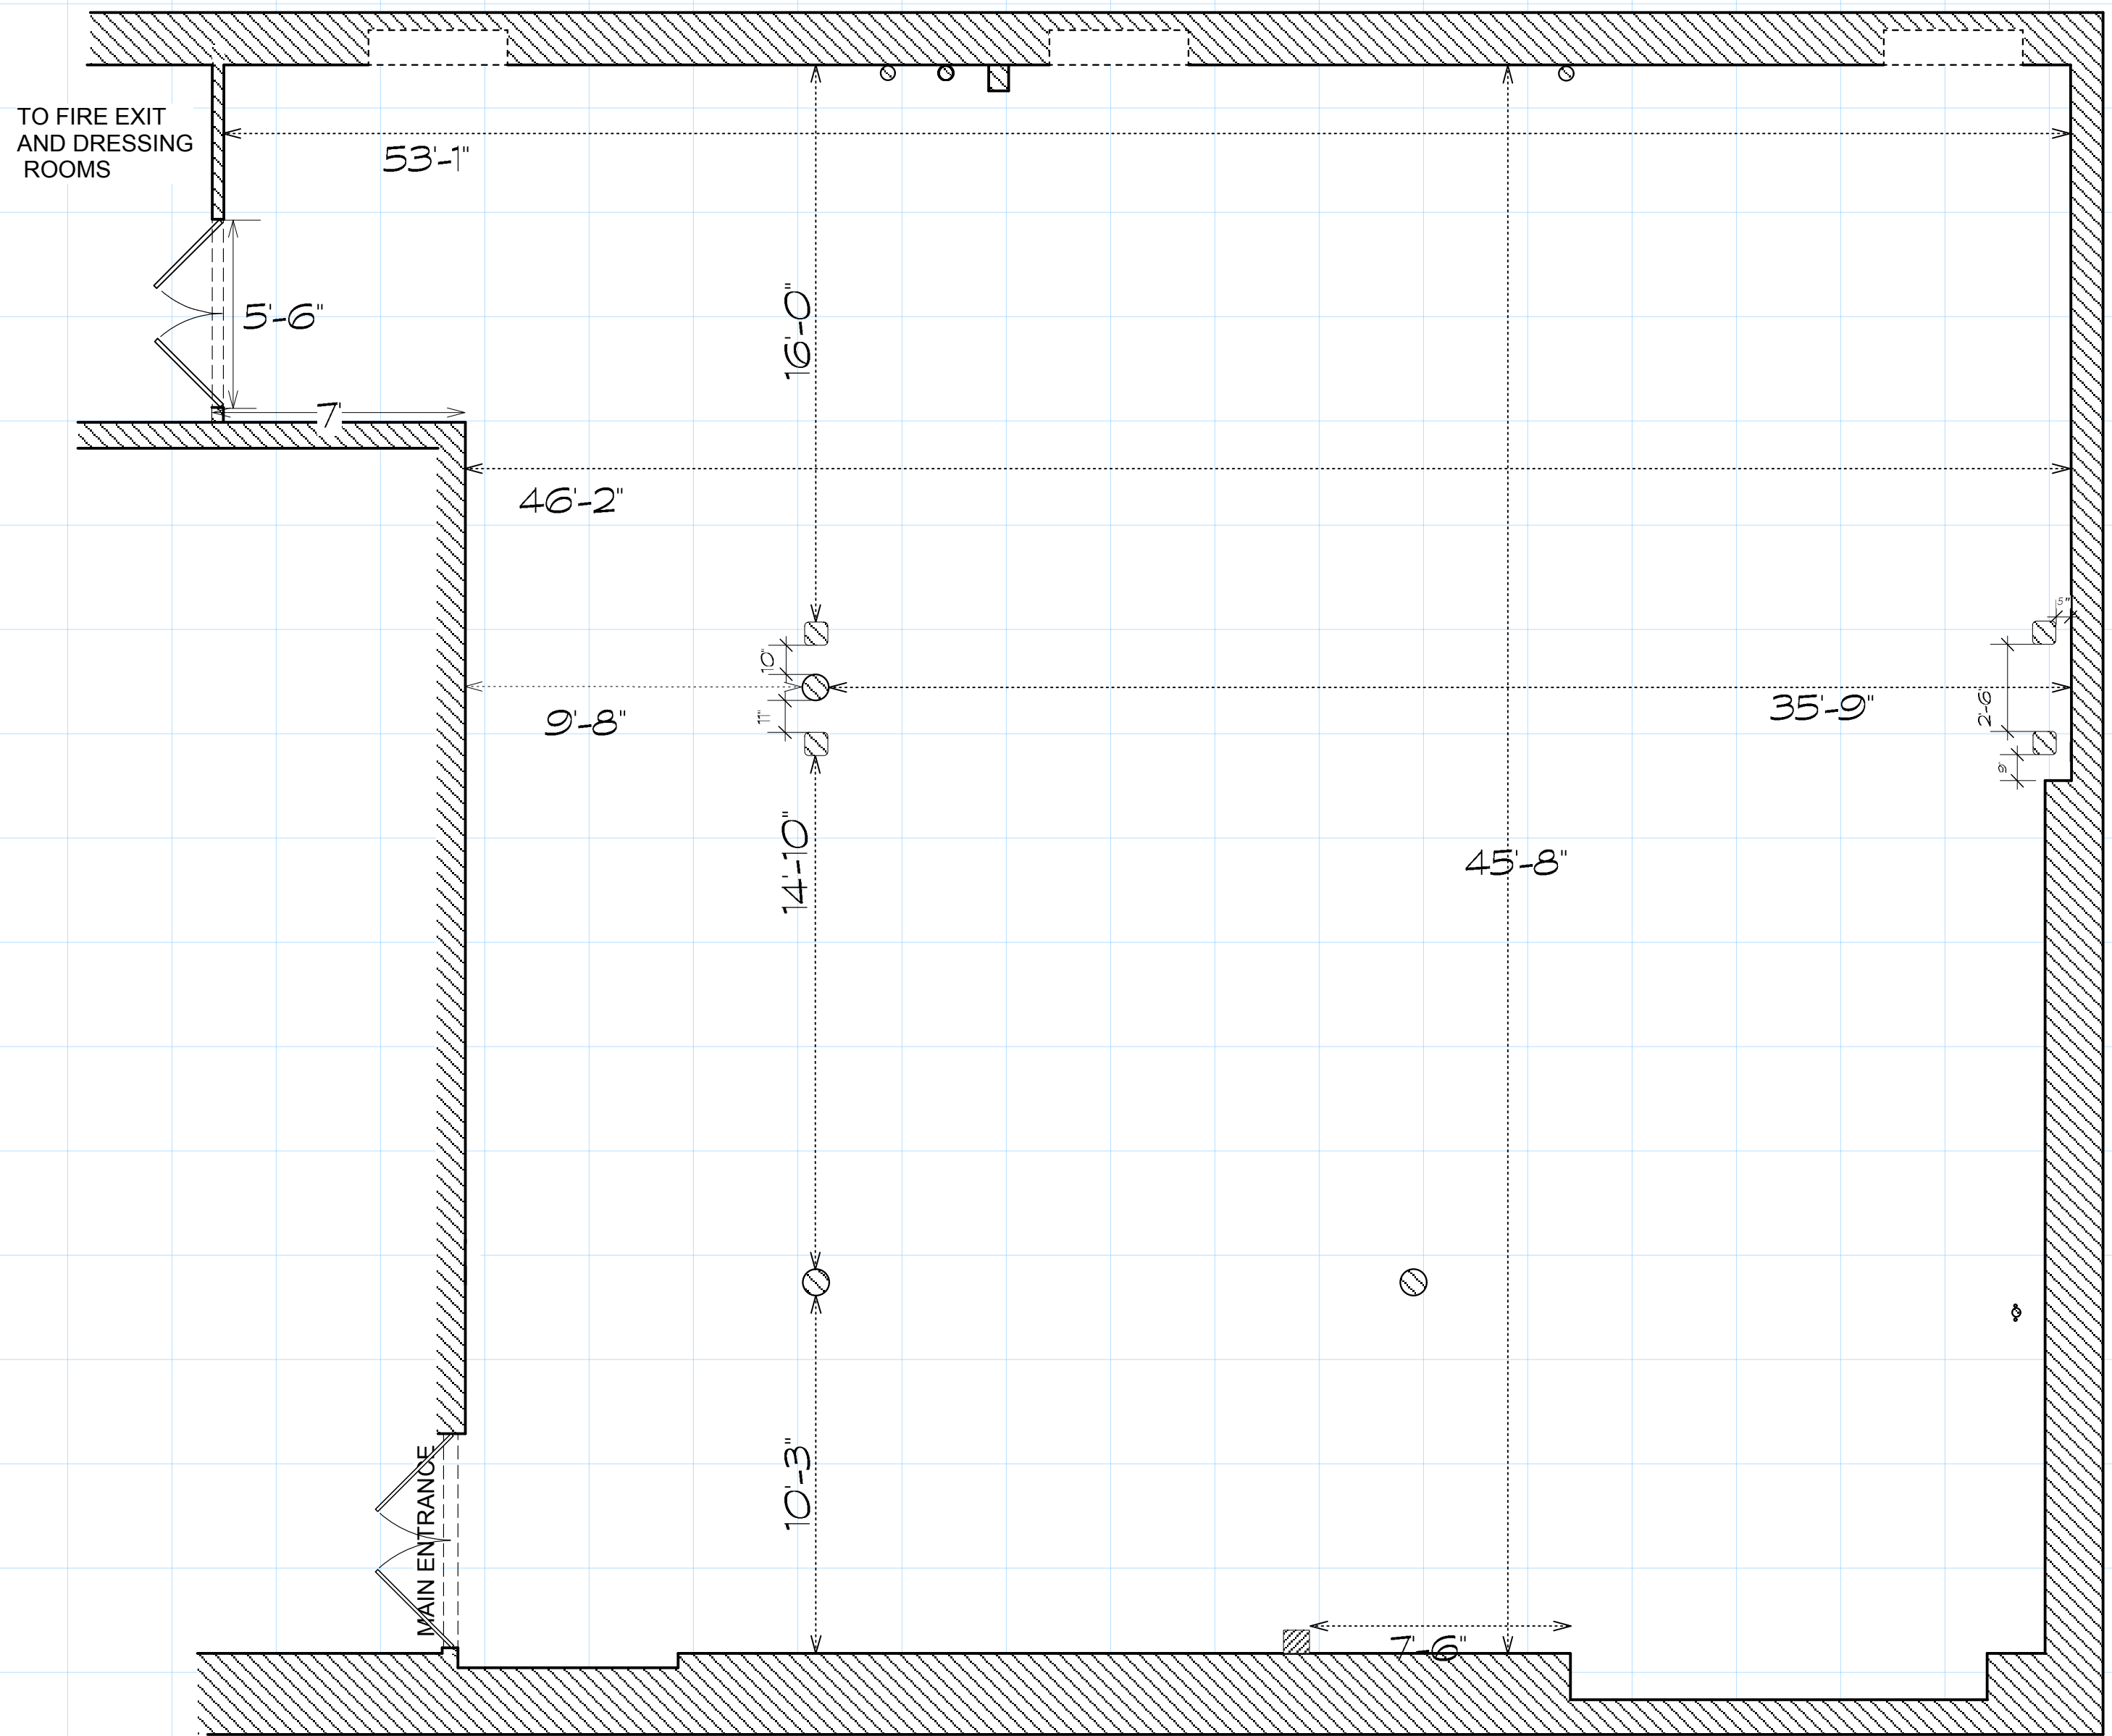

Grid height: 11'-6"

HERE ARTS CENTER
Mains Stage Ground plan 2015
SCALE: 1/8" = 1'-0"
April 7th 2015
Ayumu POE Saegusa

HERE ARTS CENTER

Mains Stage Ground plan 2015

SCALE: 1/8" = 1'-0"

April 7th 2015

Ayumu POE Saegusa

HERE ARTS CENTER
MAINSTAGE
Ground Plan
SCALE: 1/8" = 1'-0"
August 2012
Ayumu POE Saegusa

Grid height: 11'-6"

HERE ARTS CENTER
Mains Stage Ground plan 2015
SCALE: 1/8" = 1'-0"
April 7th 2015
Ayumu POE Saegusa

(Building) CL

HERE ARTS CENTER
MAINSTAGE
Ground Plan
SCALE: 1/8" = 1'-0"
January 2013
Ayumu POE Saegusa