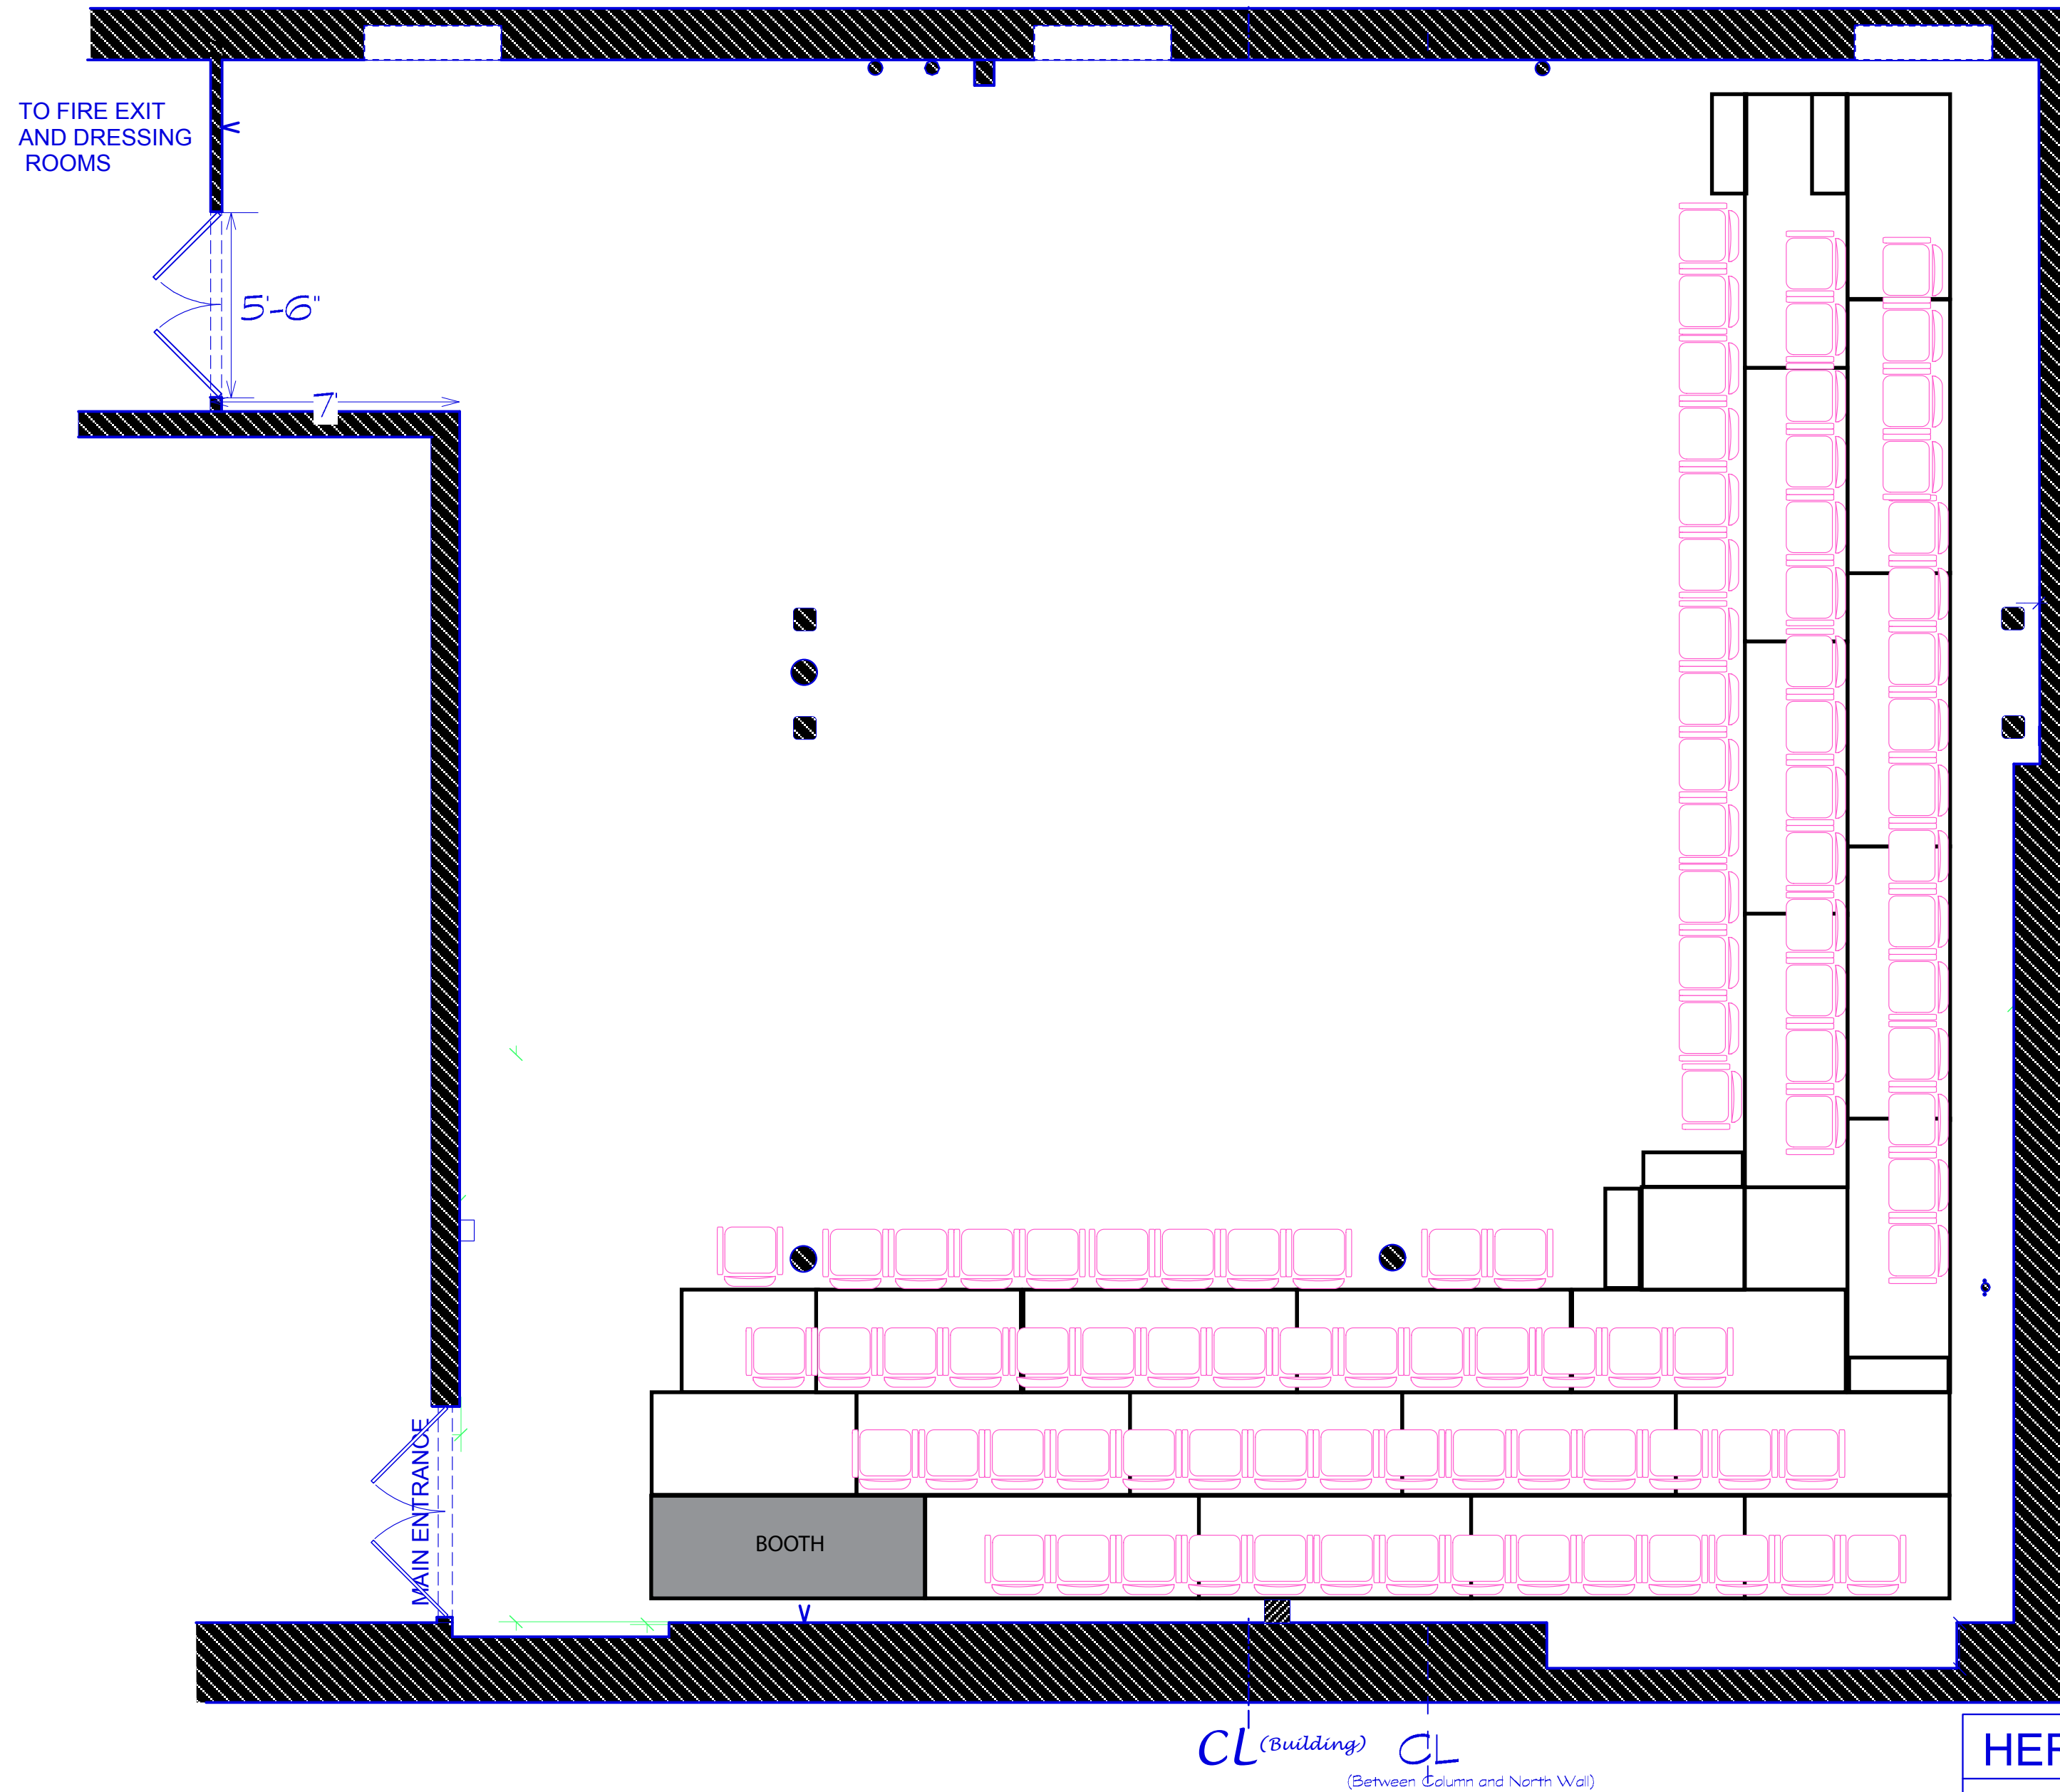

Grid height: 11'-6"

HERE ARTS CENTER
Mains Stage Ground plan 2015
SCALE: 1/8" = 1'-0"
April 7th 2015
Ayumu POE Saegusa

HERE ARTS CENTER

Mains Stage Ground plan 2015

SCALE: 1/8" = 1'-0"

April 7th 2015

Ayumu POE Saegusa

HERE ARTS CENTER
MAINSTAGE
Ground Plan
SCALE: 1/8" = 1'-0"
August 2012
Ayumu POE Saegusa

Grid height: 11'-6"

HERE ARTS CENTER
Mains Stage Ground plan 2015
SCALE: 1/8" = 1'-0"
April 7th 2015
Ayumu POE Saegusa

(Building) CL

HERE ARTS CENTER
MAINSTAGE
Ground Plan
SCALE: 1/8" = 1'-0"
January 2013
Ayumu POE Saegusa