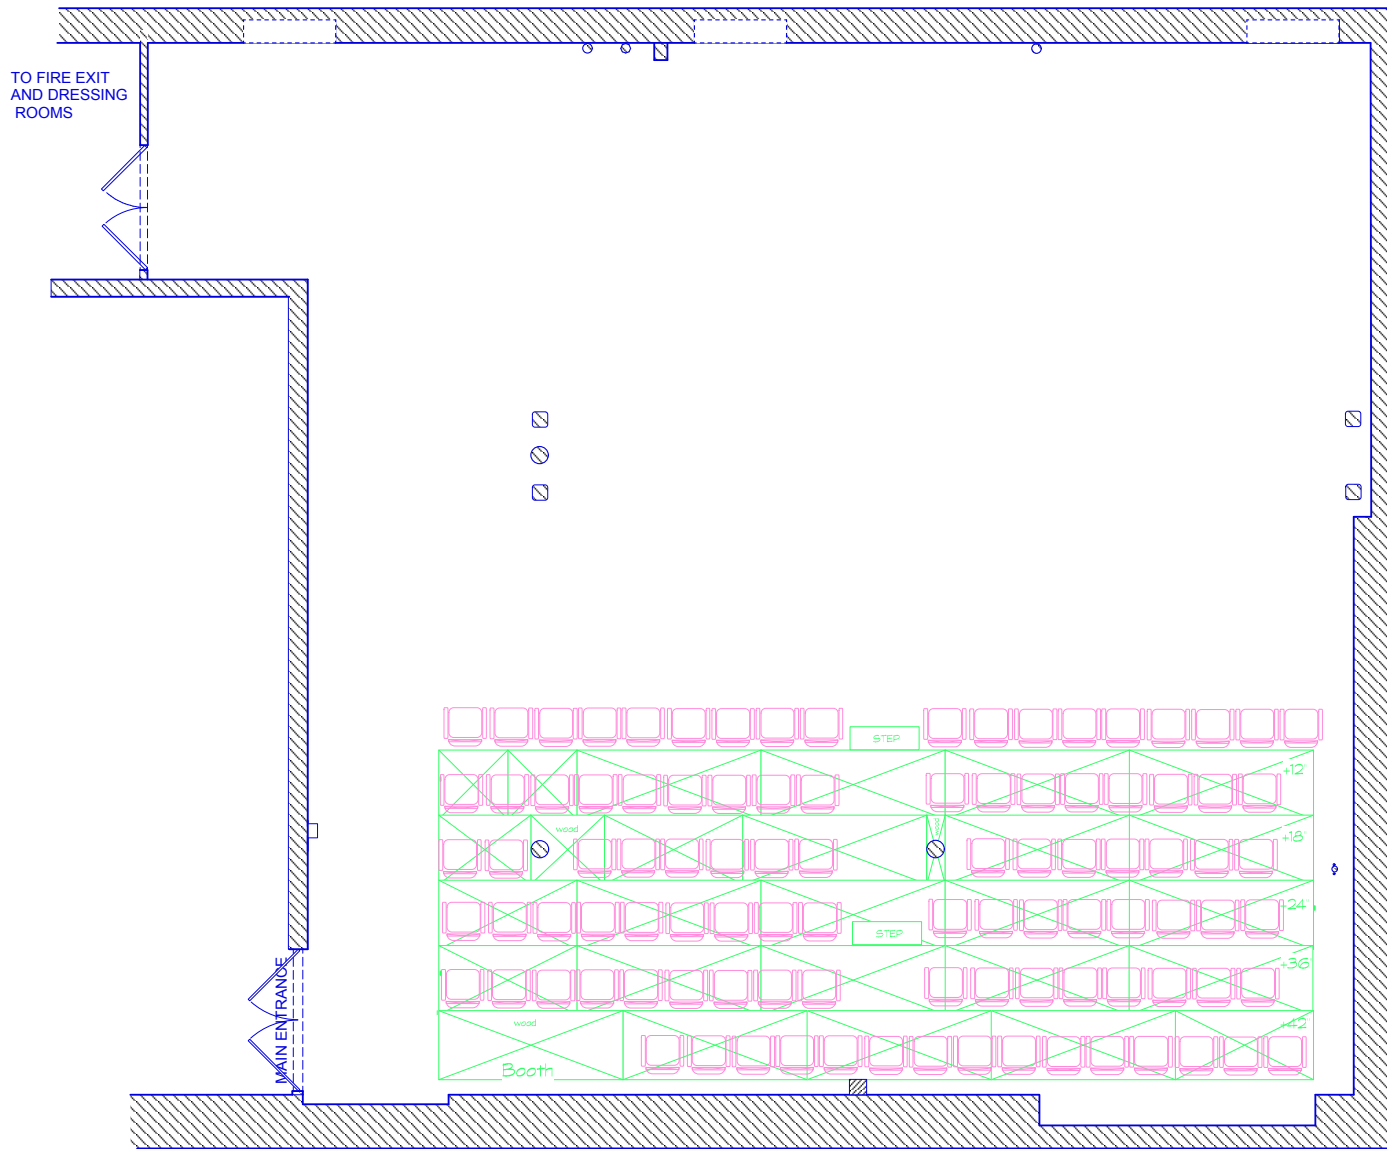

Grid height: 11'-6"

HERE ARTS CENTER
Mains Stage Ground plan 2015
SCALE: 1/8" = 1'-0"
April 7th 2015
Ayumu POE Saegusa

HERE ARTS CENTER

Mains Stage Ground plan 2015

SCALE: 1/8" = 1'-0"

April 7th 2015

Ayumu POE Saegusa

HERE ARTS CENTER
MAINSTAGE
Ground Plan
SCALE: 1/8" = 1'-0"
August 2012
Ayumu POE Saegusa

Grid height: 11'-6"

HERE ARTS CENTER
Mains Stage Ground plan 2015
SCALE: 1/8" = 1'-0"
April 7th 2015
Ayumu POE Saegusa

(Building) CL

HERE ARTS CENTER
MAINSTAGE
Ground Plan
SCALE: 1/8" = 1'-0"
January 2013
Ayumu POE Saegusa