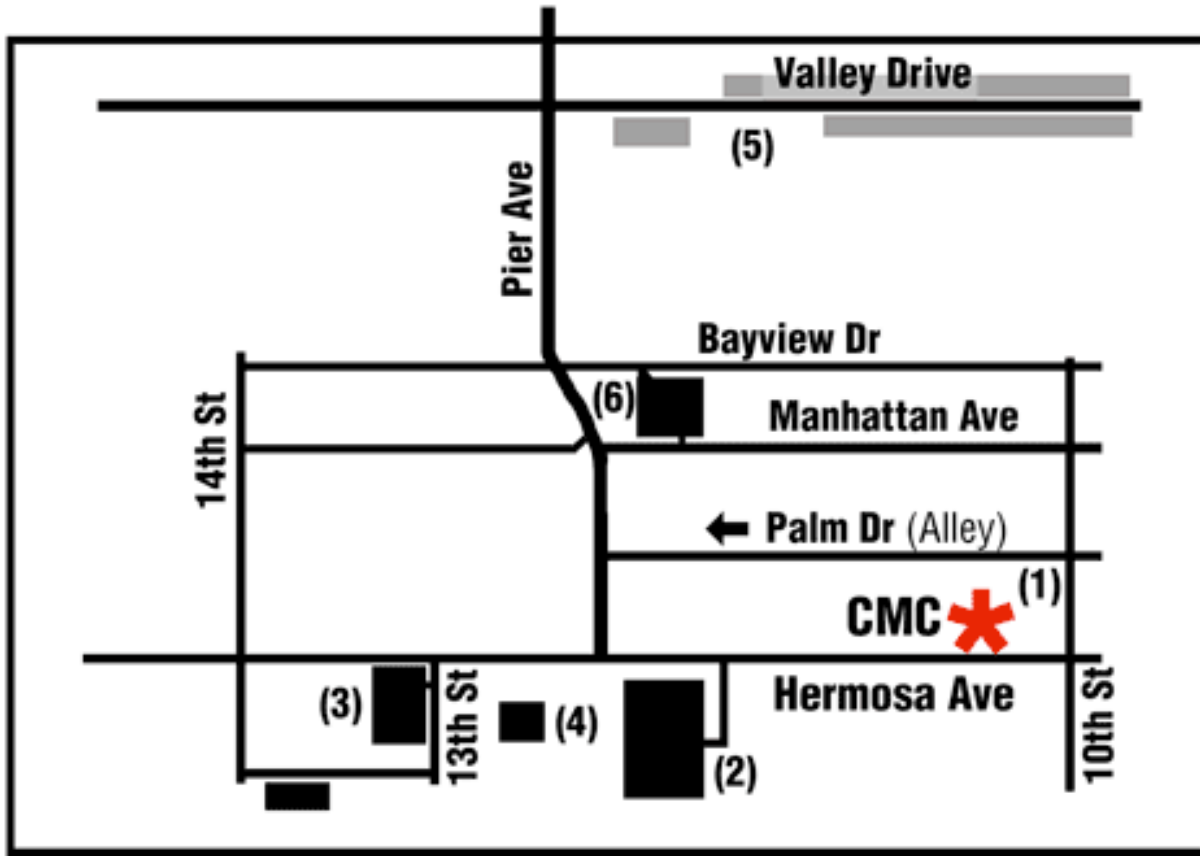

THE COMEDY & MAGIC CLUB

Hermosa Beach, California Parking Map

1 - The Comedy & Magic Club Roof Top Parking (Palm & 10th)

Limited Parking Available \$5 Cash Only. We reserve for our Entertainers.

(OPENS AT 6:20pm)

2 - Public Lot

Located at 11th St & Hermosa Ave,

3 - Public Parking Structure

Located at 13th St & Hermosa Ave.

4 - Public Parking Lot C

Head West on 14th St. Left at The Beach House. Left on 13th St. 37 Metered Spaces.