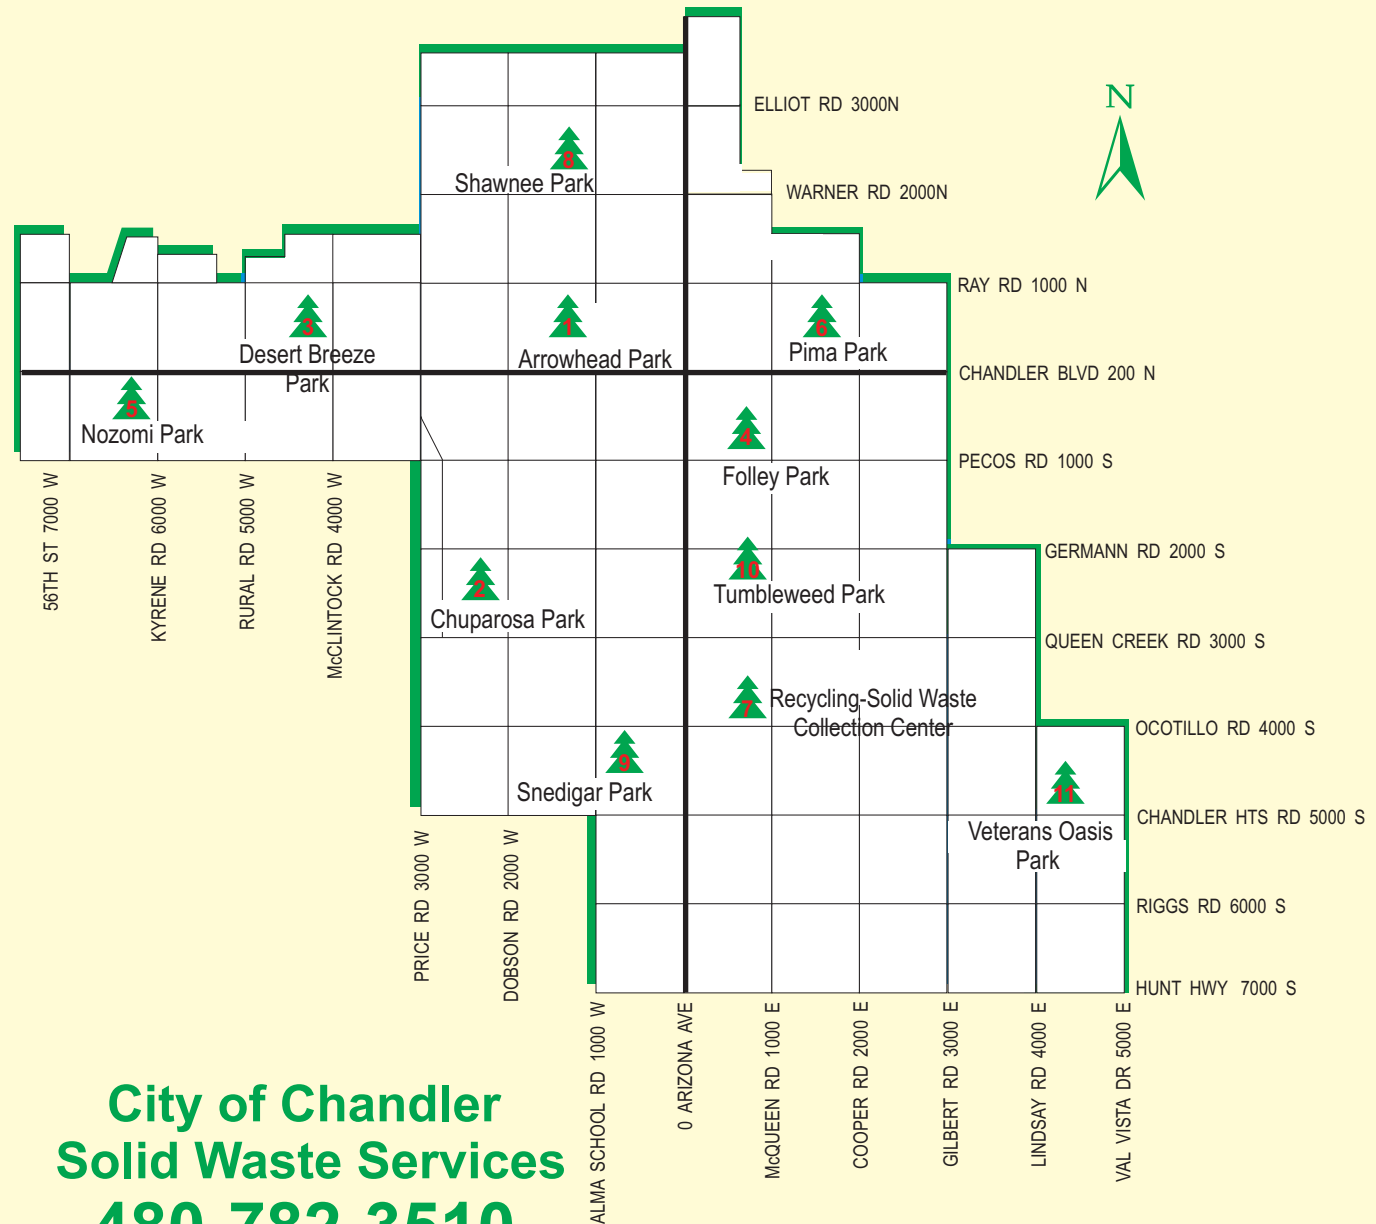

# Christmas Tree Drop-Off Sites

December 26, 2014 thru January 16, 2015

## Christmas Tree Drop-Off Sites

- 1. Arrowhead Park - 1475 W. Erie St.**  
(West of Alma School Rd.)
- 2. Chuparosa Park - 2400 S. Dobson Rd.**  
(North of Queen Creek Rd.)
- 3. Desert Breeze Park**  
660 N. Desert Breeze Blvd. East  
(West of McClintock Rd.)
- 4. Folley Park - 601 E. Frye Road**  
(East of Hamilton Rd.)
- 5. Nozomi Park - 250 S. Kyrene Rd**  
(North of 202 Freeway)
- 6. Pima Park - 625 N. McQueen Road**  
(East of Galveston/Thatcher Blvd.)
- 7. Recycling-Solid Waste Collection Center**  
955 E. Queen Creek Rd.  
(West of McQueen Rd.)
- 8. Shawnee Park - 1400 W. Mesquite Street**  
(West of Alma School Rd.)
- 9. Snedigar Sportsplex - West side of park**  
(East of Alma School Rd. off of Lake Dr.)
- 10. Tumbleweed Park - East side of park**  
(South of Celebration Dr. off of S. Pioneer Pw.)
- 11. Veterans Oasis Park - 4050 E. Chandler Heights Rd.**  
(West of 146th St.)