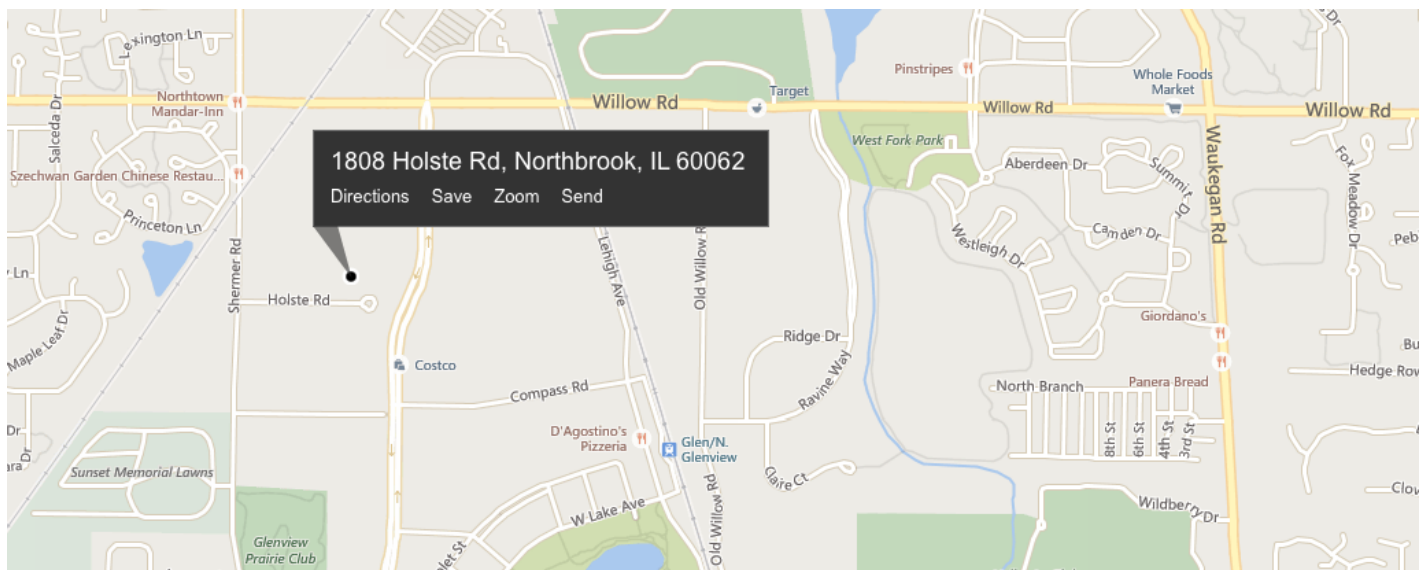

**Warehouse location: 1808 Holste Rd, Northbrook, IL**

**Directions from the Edens North bound:**

From 94 Edens expressway exit on Willow Rd West  
Go 3.6 miles to Shermer Rd., Turn left and go 0.3 miles to Holste Rd. then turn left

**Directions from the Edens South bound:**

Exit Tower Road; turn left on Frontage Rd,  
Continue 1 mile, turn right on Willow Road,  
Go 3.1 miles to Shermer Rd., Turn left and go 0.3 miles to Holste Rd. then turn left

**Directions from the West:**

From 294 Tri state tollway exit Willow Rd East  
Go 1.9 Miles to Shermer Rd., Turn Right and go 0.3 miles to Holste Rd. then turn left

We need cars, drivers and families to participate in this Mitzvah.  
We especially need large cars and vans to take multiple boxes for delivery.  
Leave plenty of room in your vehicle for the boxes...Empty your trunk!