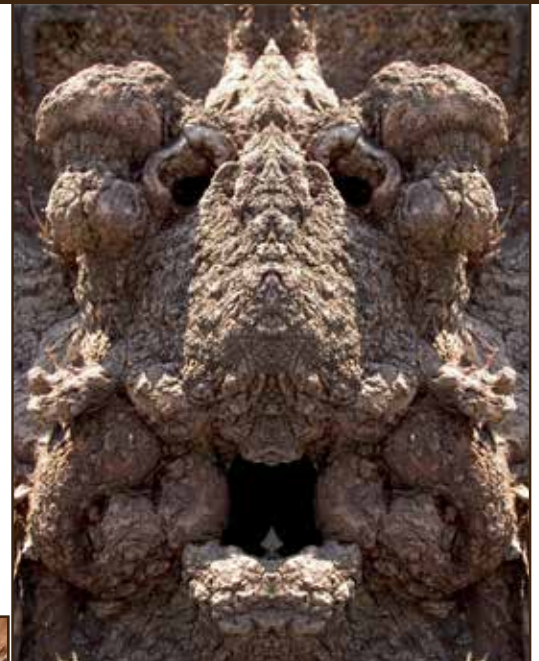

PAROIDOLIA*

DOMINIC R. SONDY

**CHICAGO ARTISTS MONTH
PHOTOGRAPHIC EXHIBIT**

OCTOBER 1–NOVEMBER 15, 2015

**LINCOLN PARK CULTURAL CENTER
2045 N. Lincoln Park West, Chicago**

Lincoln Park's treasure trove of tree bark, branches and knotholes (combined with a modest measure of Photoshop and imagination) produced the photographic images in Pareidolia.

OPENING RECEPTION
Thursday, October 1, 2015
5:00 p.m.–7:30 p.m.

**Pareidolia is a psychological phenomenon involving a stimulus (an image or a sound) wherein the mind perceives a familiar pattern where none actually exists. Like seeing animal shapes in the clouds or faces in the trees.*