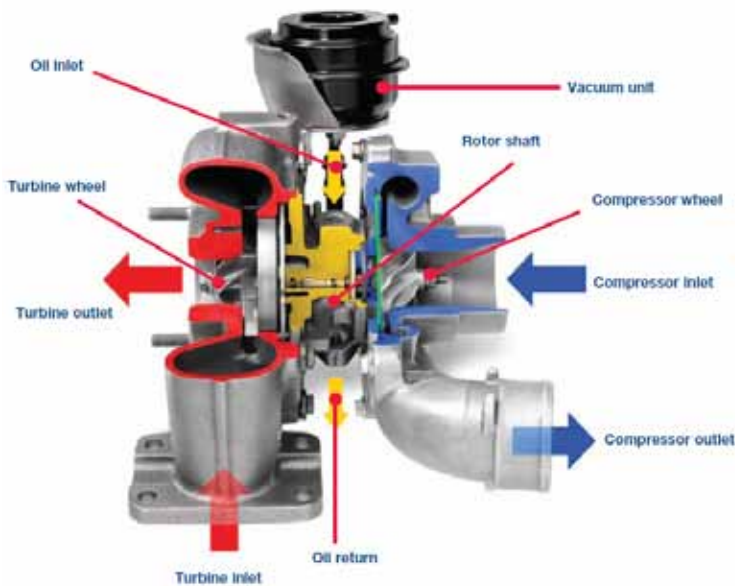

OE TURBOCHARGERS

EXPAND YOUR MARKET.

Easy Add-On to an Engine Rebuild.

- Rebuilt in the U.S.A.
- 1 Year Manufacturers Warranty
- Prepaid Core Return directly to Factory in MI

*Core Deposit $300

Model	Year start	Year End	Engine	Turbo Type	Part #	Invoice*
ACURA						
RDX	2005	2008	2.3L	TD04HL	30104	$890.00
AUDI						
A3	2006	2008	2.0T	K03	30105	$789.00
A3	2006	2010	2.0 TDI - CBAA/B	K03-BV43	30205	$979.00
A4 /Avant	1996	1999	1.8T	K03	30305	$594.00
A4 /Avant	1999	2004	1.8T	K03	30303	$574.00
A4 /Avant	2005	2008	2.0T	K03	30386	$689.74
A4 /Avant	2008	2011	2.0T	IHI RHF4	34530	$798.00
A6	2000	2004	2.7L Twin Turbo	K03 (left/dvr.)	30316L	$698.00
A6	2000	2004	2.7L Twin Turbo	K03 (right/pgr.)	30317R	$698.00
Allroad	1999	2005	2.7L Twin Turbo	K03 (left/dvr.)	30316L	$698.00
Allroad	1999	2005	2.7L Twin Turbo	K03 (right/pgr.)	30317R	$698.00
S4	2000	2004	2.7L Twin Turbo	K03 (left/dvr.)	30316L	$698.00
S4	2000	2004	2.7L Twin Turbo	K03 (right/pgr.)	30317R	$698.00

*Core Deposit $300