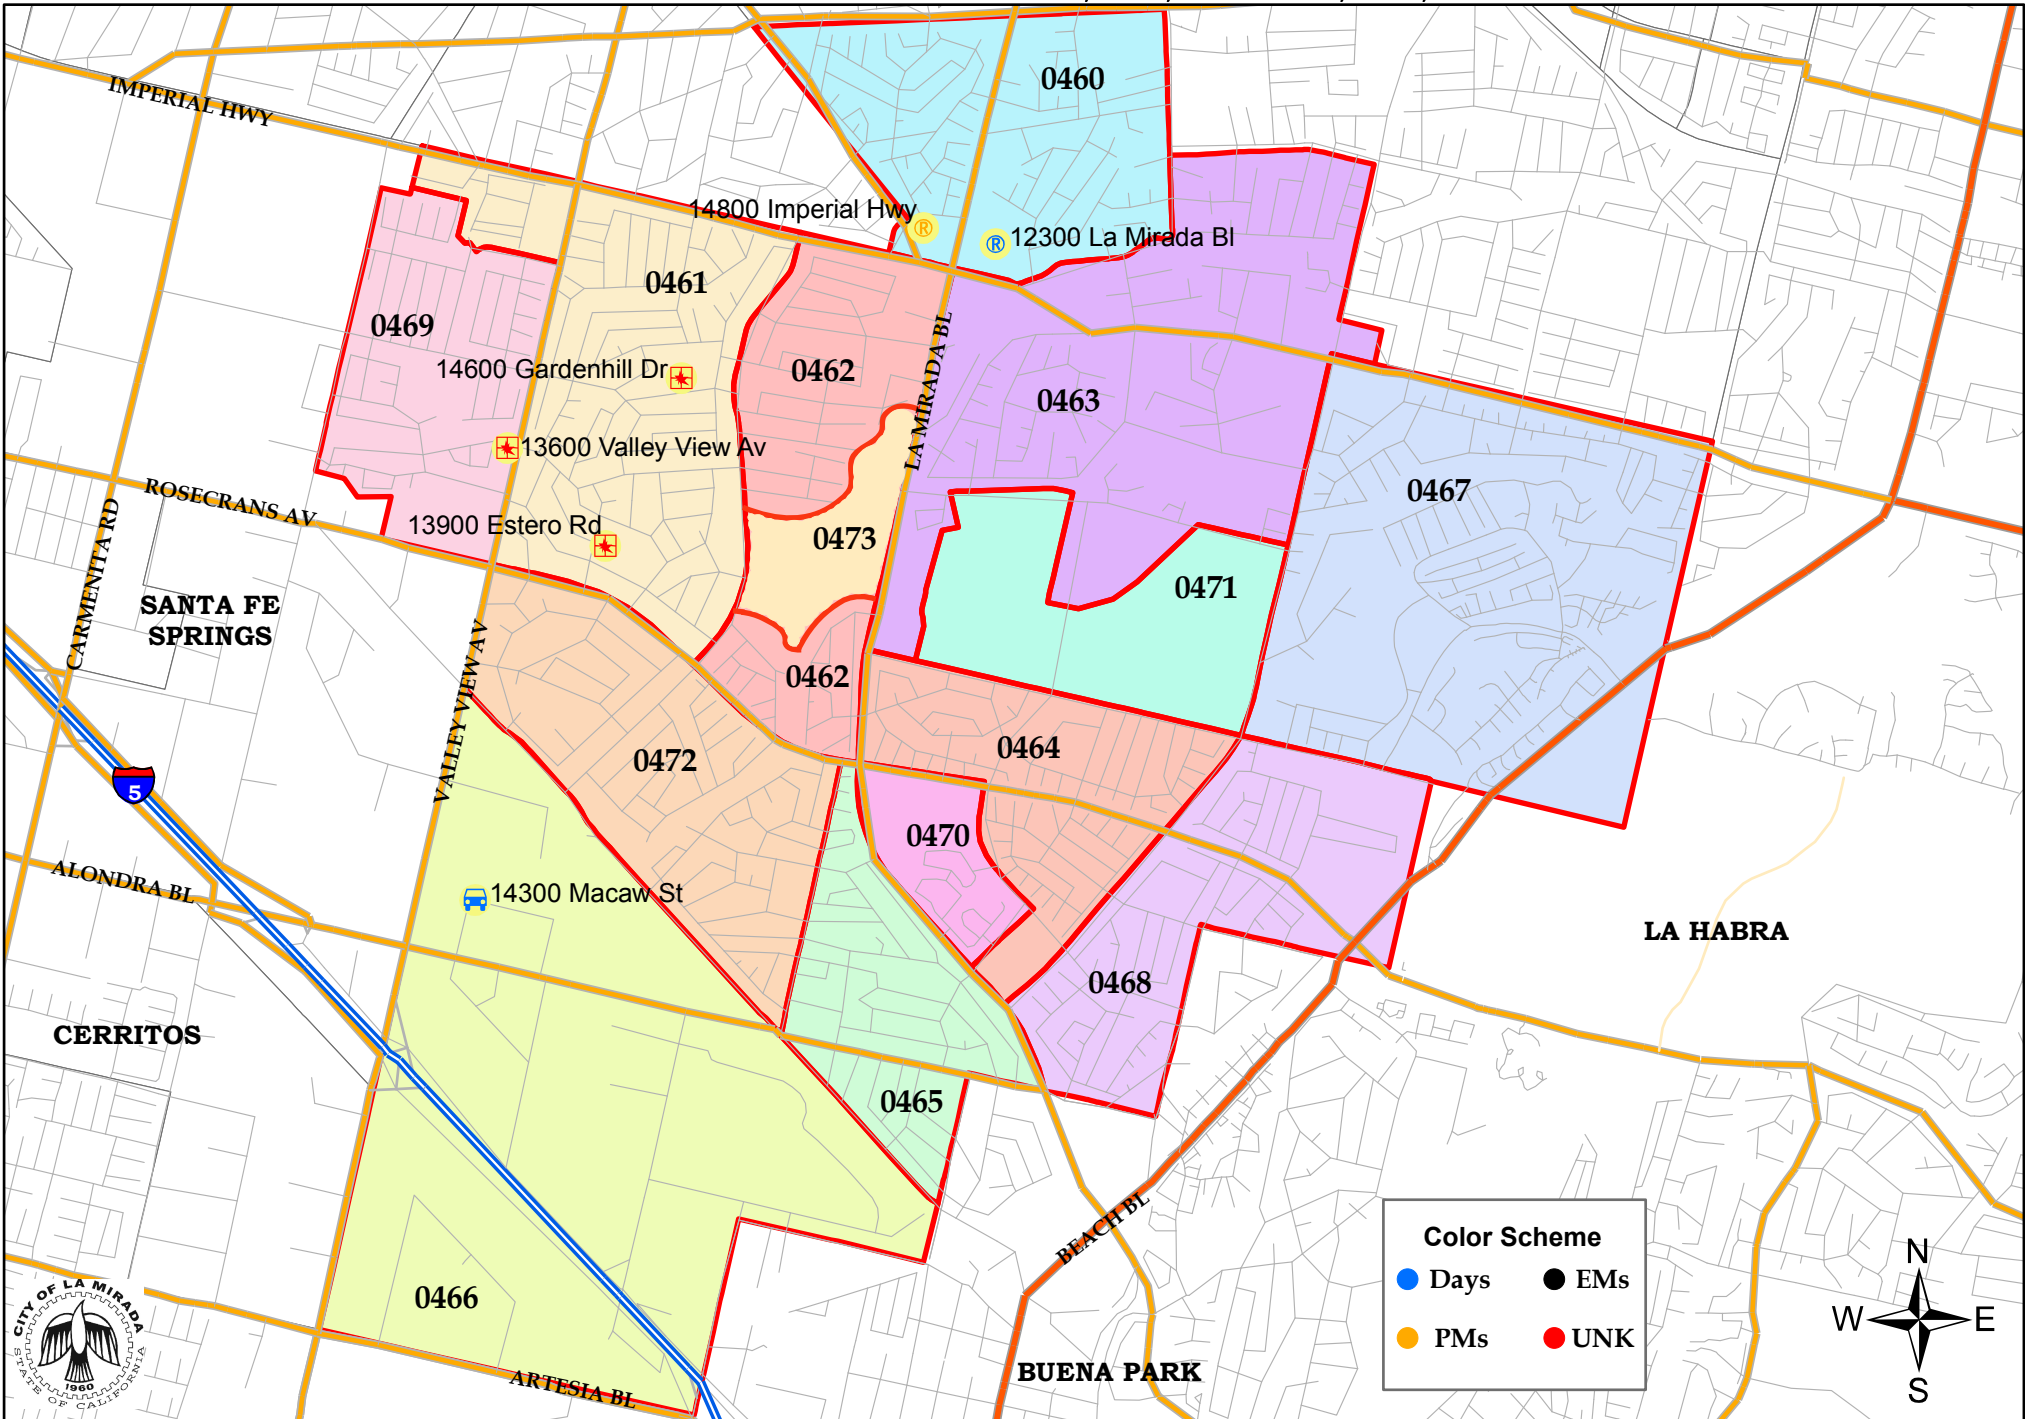

LA MIRADA CRIME 11/03/14 - 11/09/14

Color Scheme

- Days (Blue circle)
- PMs (Orange circle)
- UNK (Red circle)
- EMs (Black circle)
- UNK (Red circle)

- Ⓜ ROBBERY (2)**
- 🏠 BURGLARY: RESIDENCE (0)**
- 🏠 BURGLARY: OTHER (3)**
- 🚗 RECOVERED VEHICLE (0)**
- 👊 AGGRAVATED ASSAULT (0)**
- 🚗 GRAND THEFT VEHICLE (1)**
- 🚗 BURGLARY: VEHICLE (0)**
- ★ GRAND THEFT (0)**