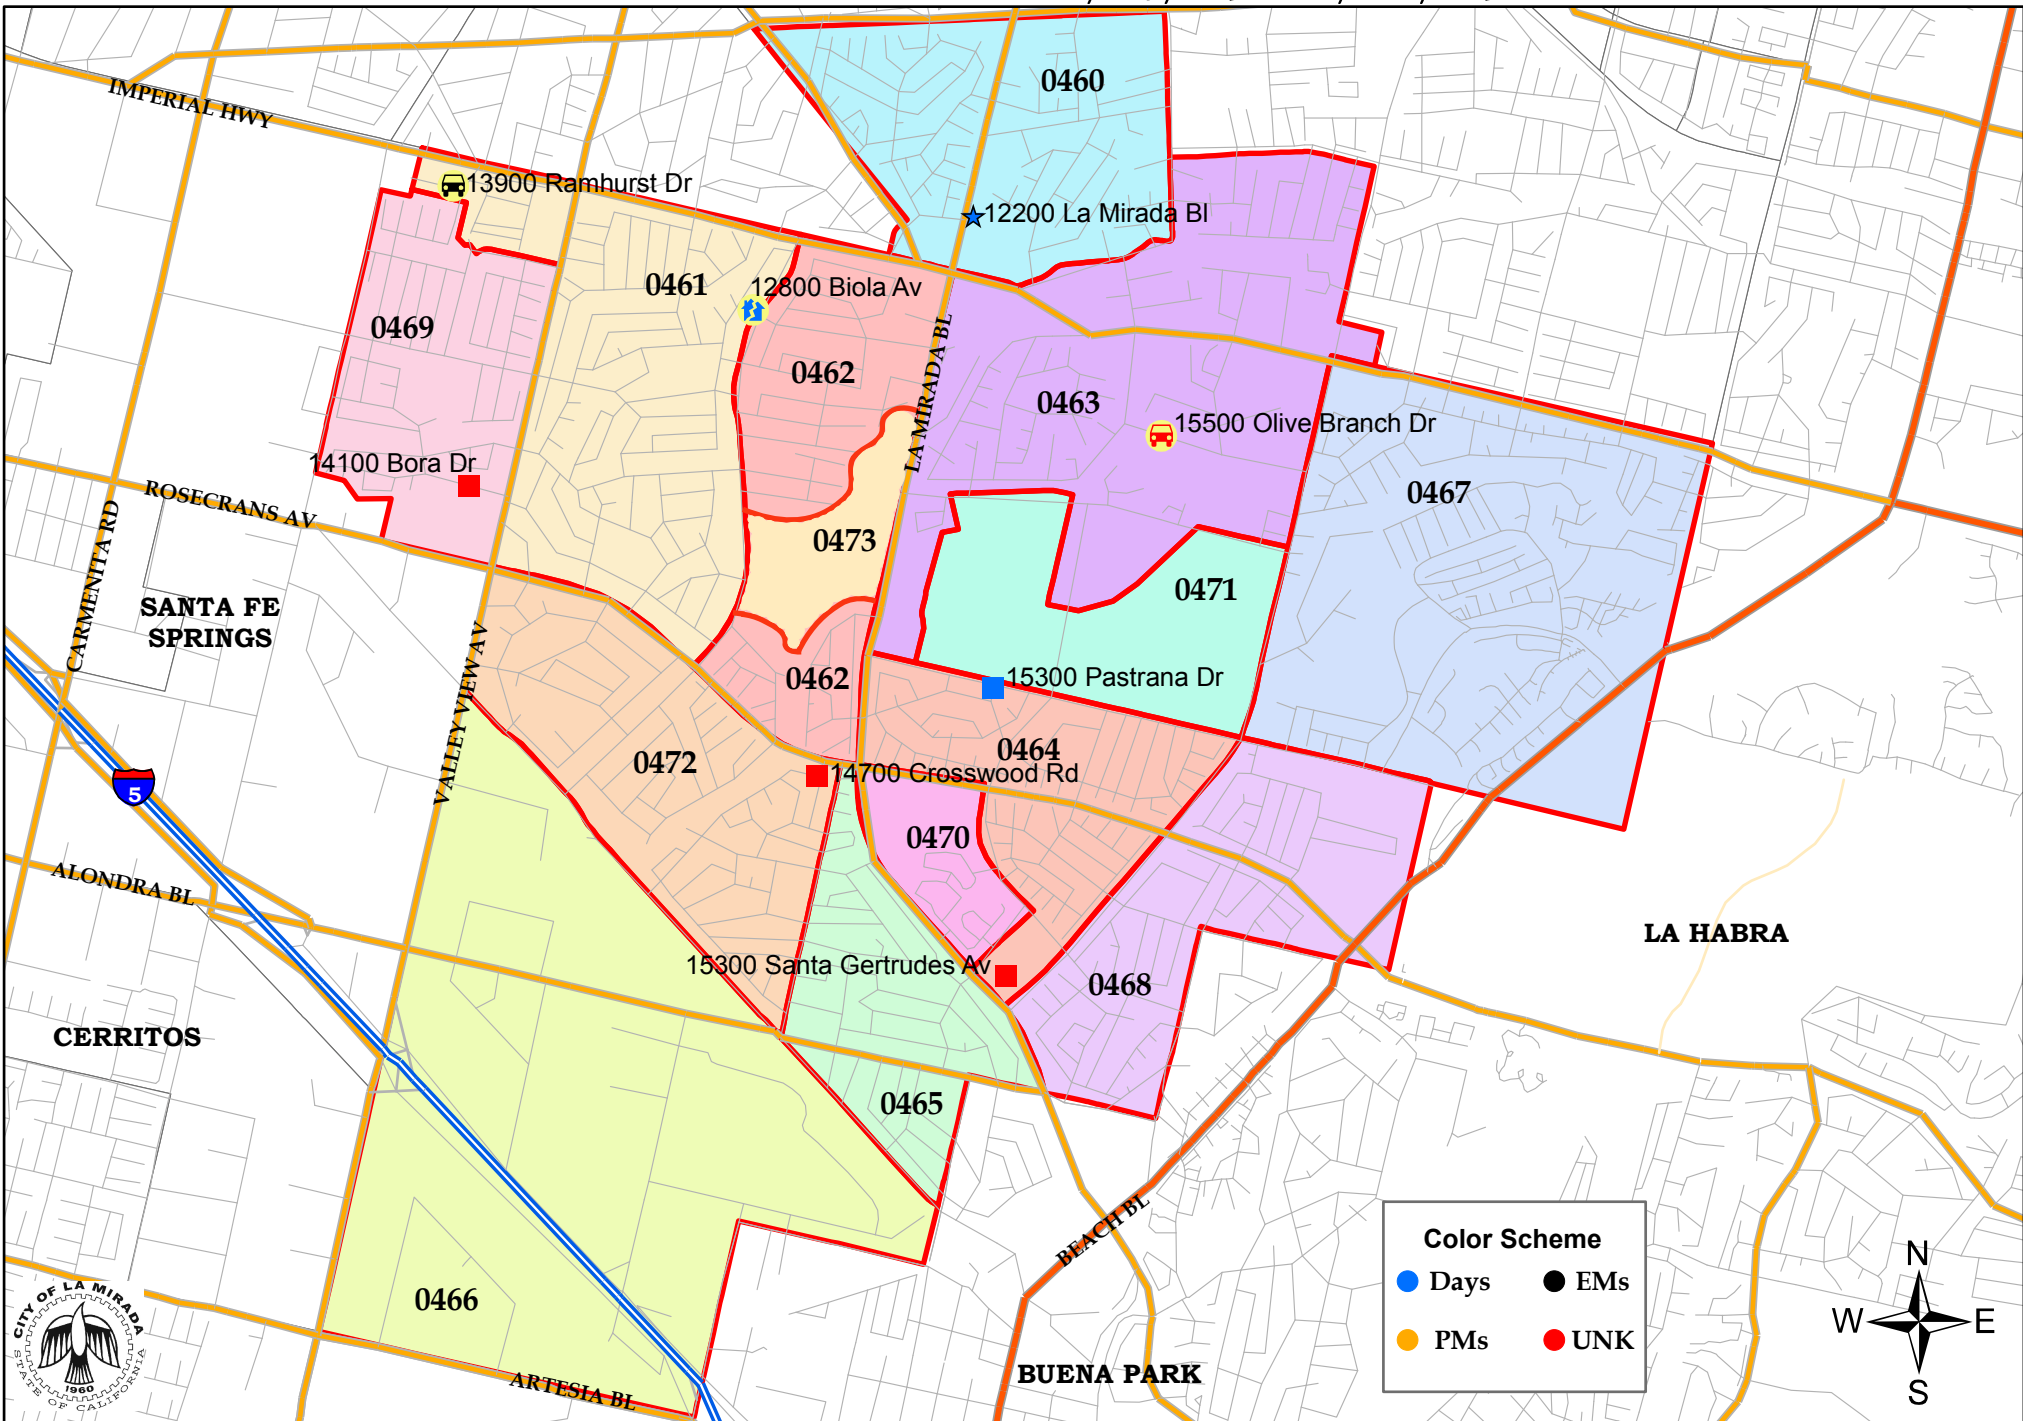

LA MIRADA CRIME 11/17/14 - 11/23/14

Color Scheme

- Days (Blue circle)
- PMs (Yellow circle)
- EMs (Black circle)
- UNK (Red circle)

- Ⓜ ROBBERY (0)
- 🏠 BURGLARY: RESIDENCE (1)
- 🌟 BURGLARY: OTHER (0)
- 🚗 RECOVERED VEHICLE (0)
- 🚗 AGGRAVATED ASSAULT (0)
- 🚗 GRAND THEFT VEHICLE (2)
- 🚗 BURGLARY: VEHICLE (4)
- ★ GRAND THEFT (1)