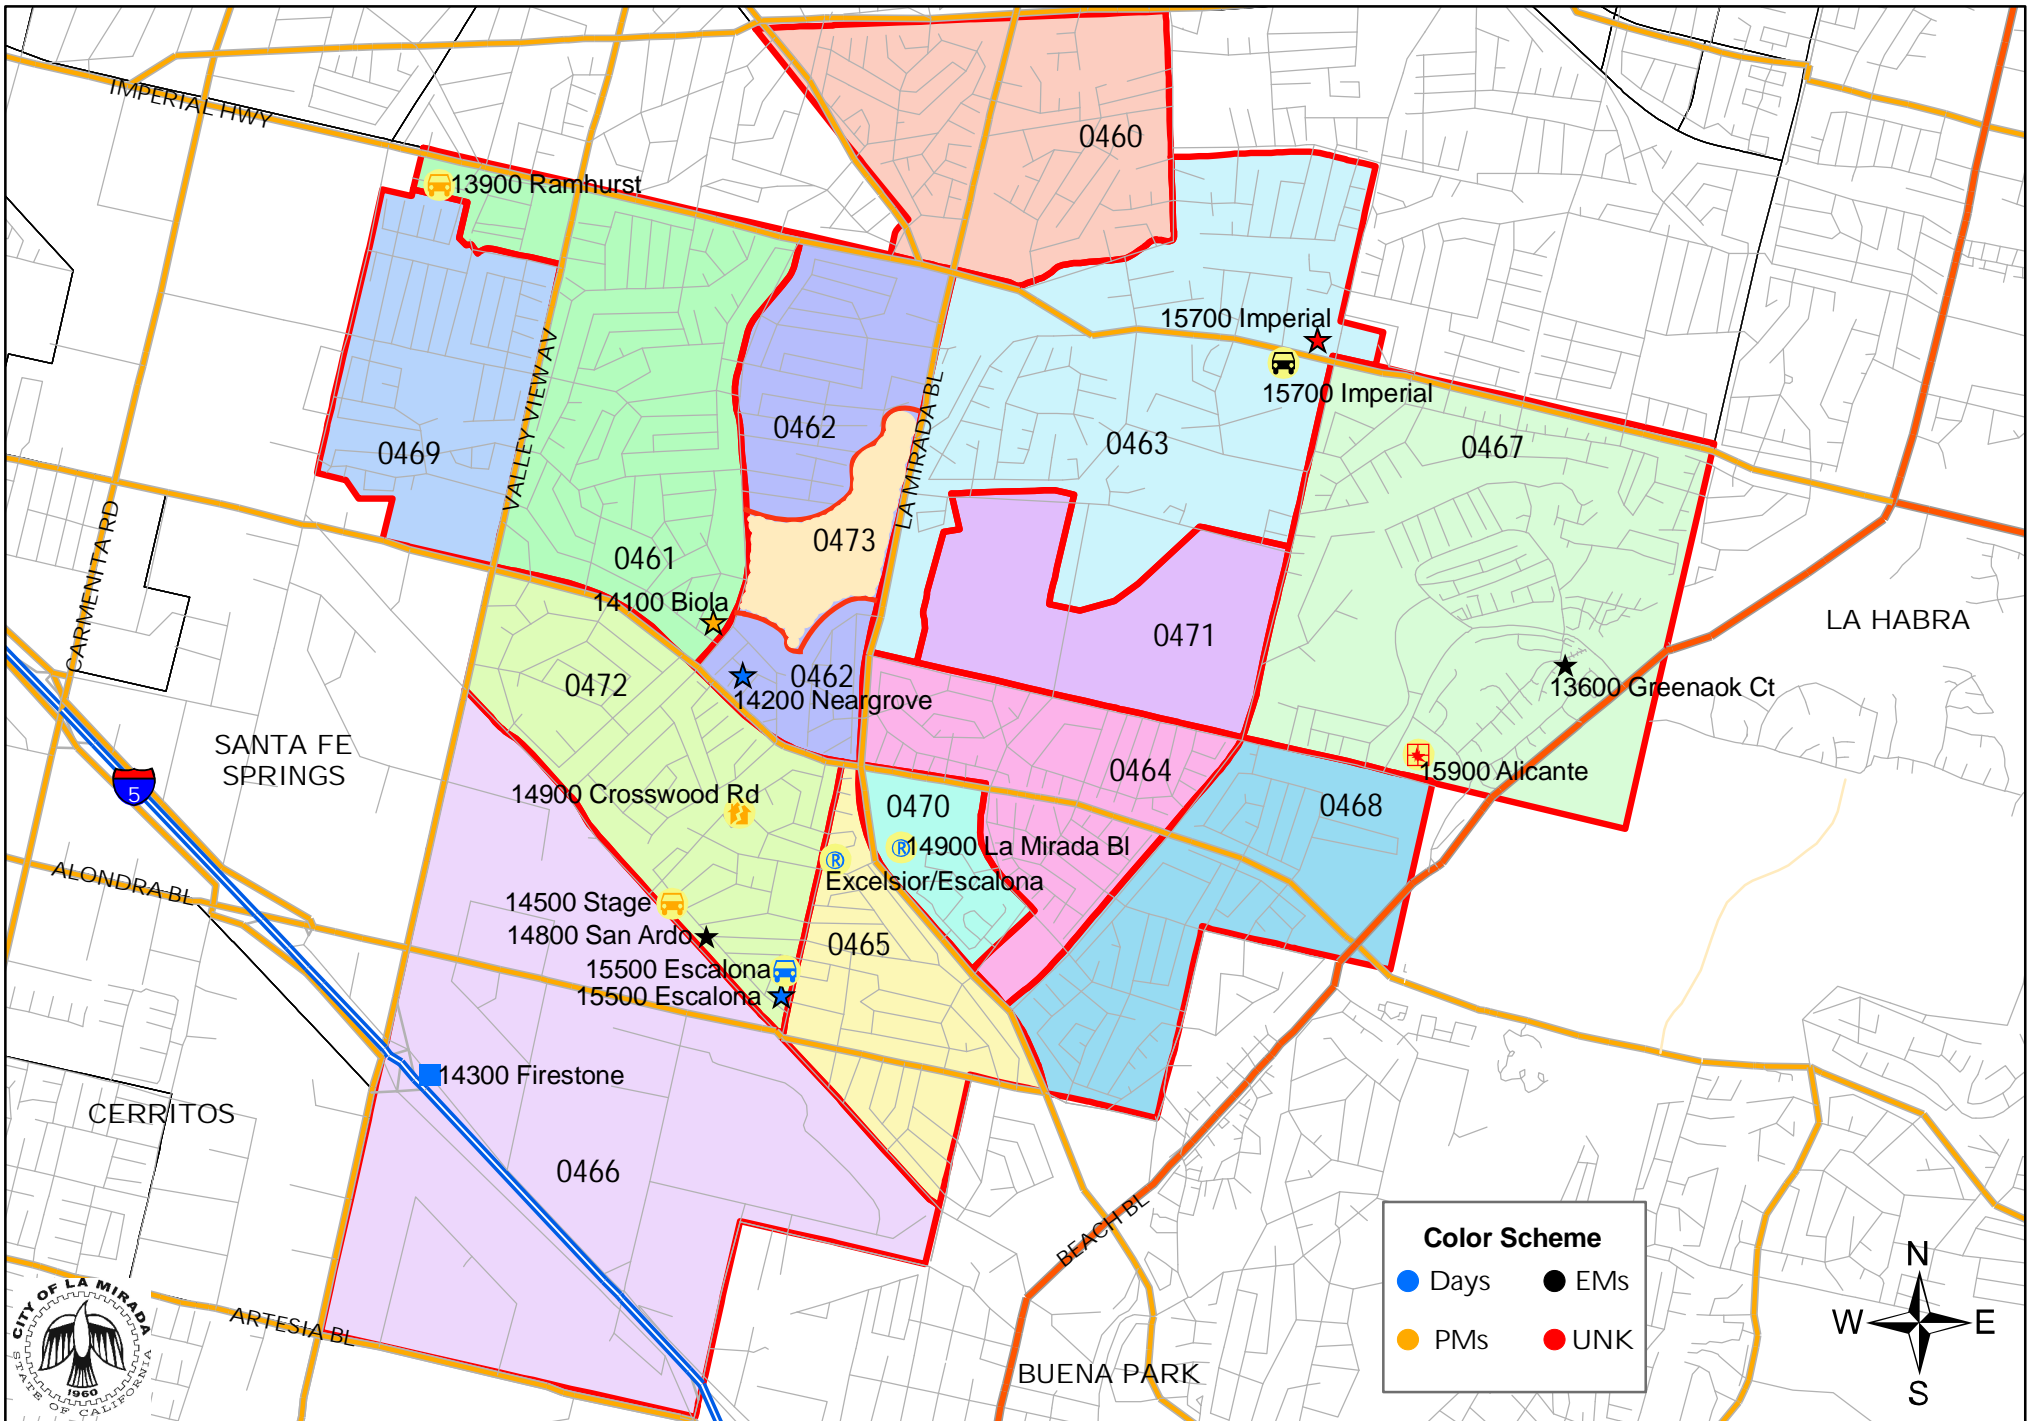

LA MIRADA CRIME 02/01/16 - 02/07/16

Color Scheme

- Days (Blue circle)
- EMs (Black circle)
- PMs (Yellow circle)
- UNK (Red circle)

- ROBBERY (2)
- BURGLARY: RESIDENCE (1)
- BURGLARY: OTHER (1)
- RECOVERED VEHICLE (2)
- AGGRAVATED ASSAULT (0)
- GRAND THEFT VEHICLE (4)
- BURGLARY: VEHICLE (1)
- GRAND THEFT (6)