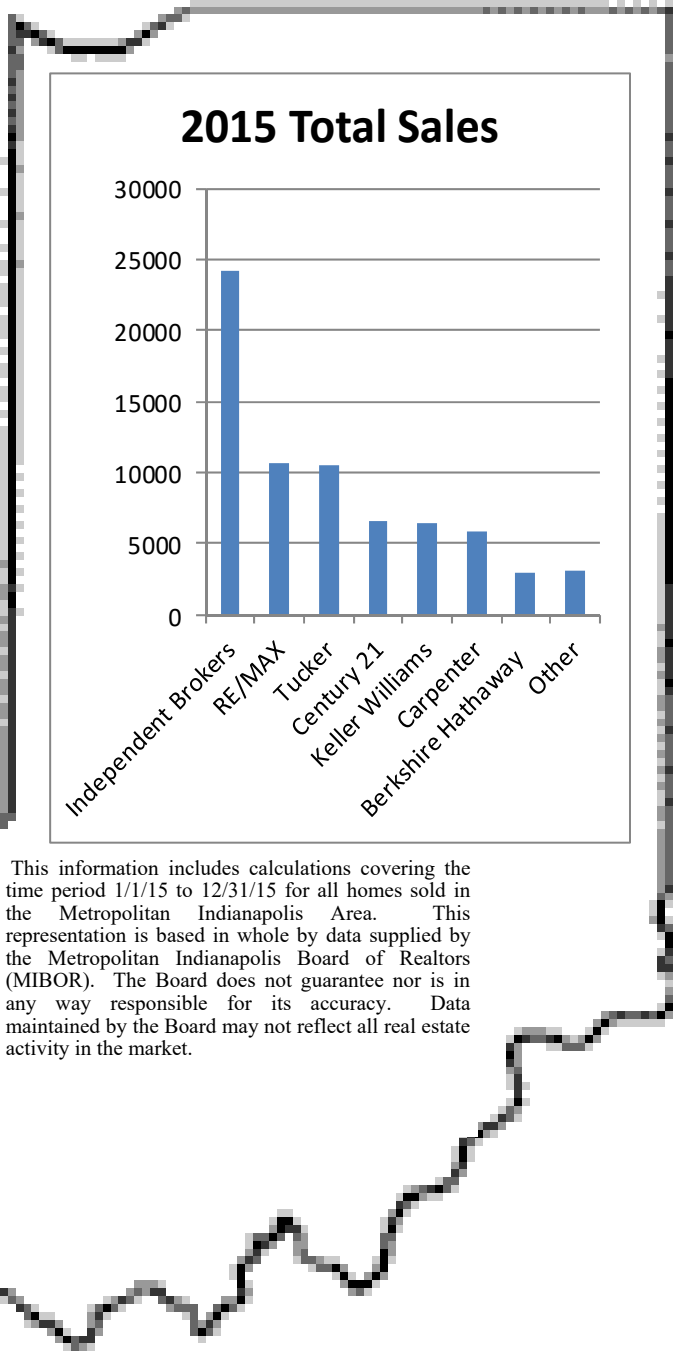

# Who *REALLY* sells more Real Estate in the Metropolitan Indianapolis Area?

Indiana Real Estate Independent Brokers Association

Indiana Real Estate Independent Brokers Association

This information includes calculations covering the time period 1/1/15 to 12/31/15 for all homes sold in the Metropolitan Indianapolis Area. This representation is based in whole by data supplied by the Metropolitan Indianapolis Board of Realtors (MIBOR). The Board does not guarantee nor is in any way responsible for its accuracy. Data maintained by the Board may not reflect all real estate activity in the market.