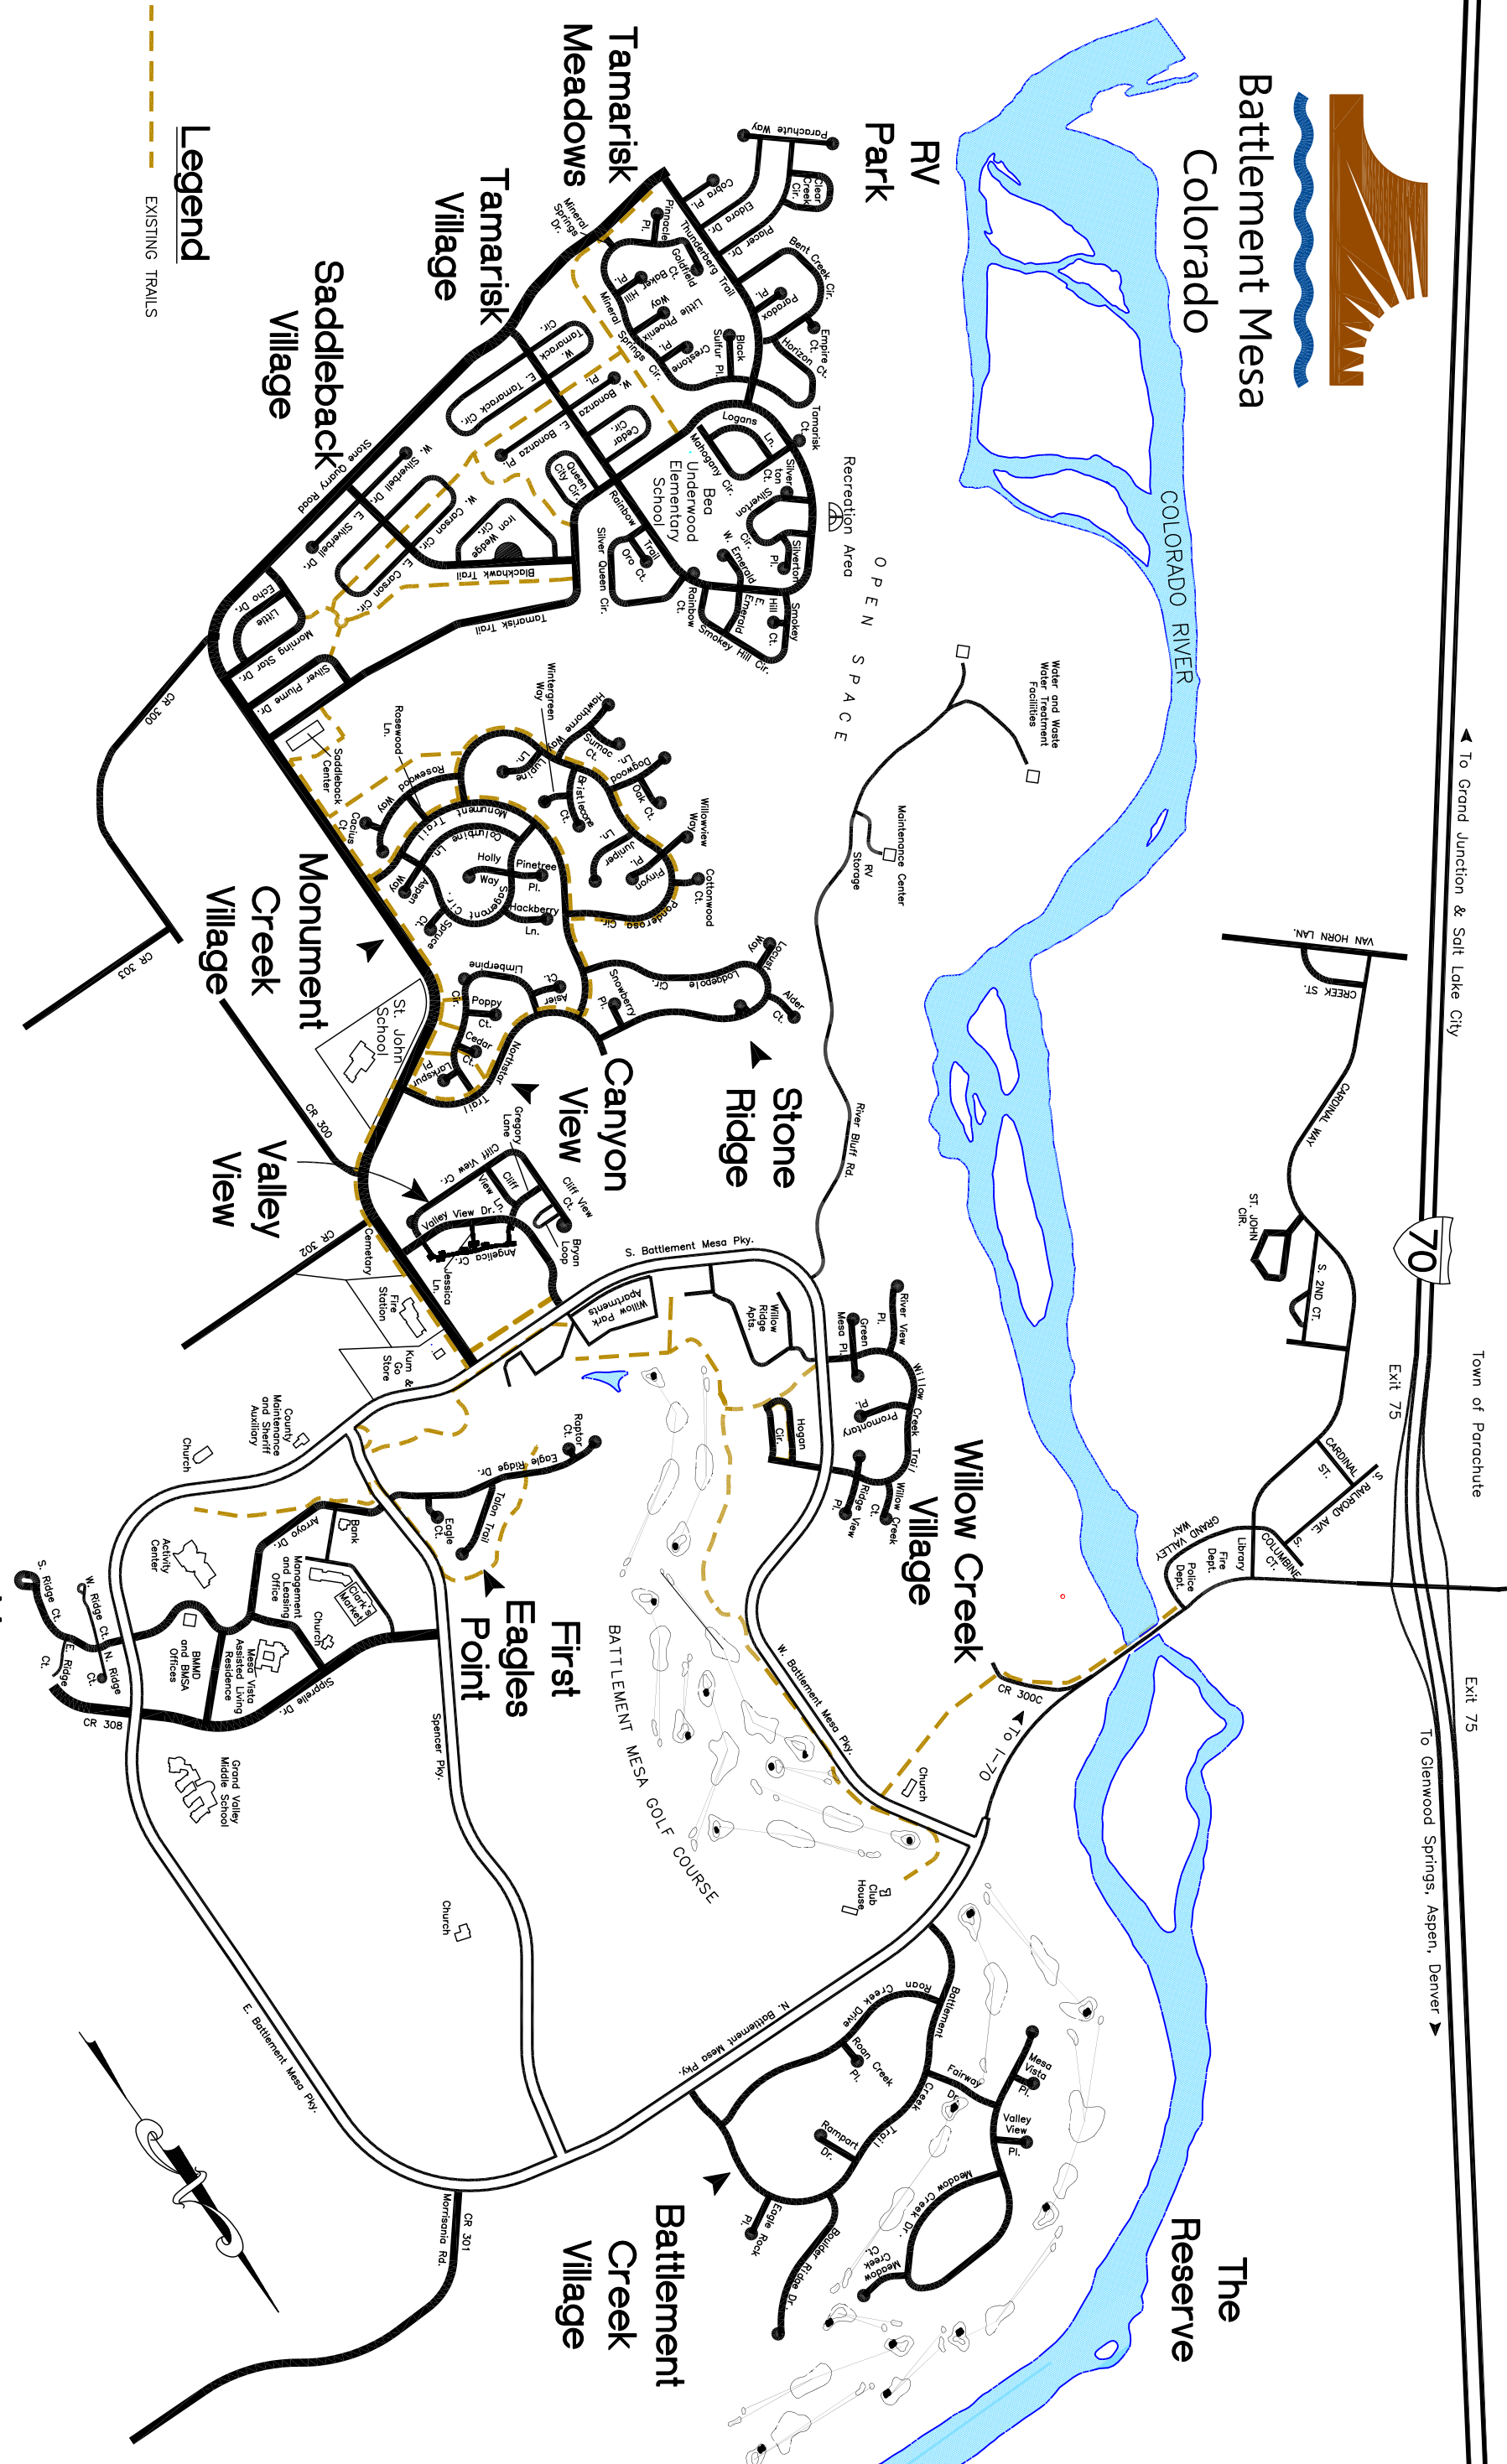

Battlement Mesa

Colorado

COLORADO RIVER

The Reserve

Willow Creek Village

Park RV

Recreation Area

Stone Ridge

Tamarisk Meadows

Tamarisk Village

Saddleback Village

Monument Creek Village

Valley View

First Eagles Point

Battlement Creek Village

Mesa Ridge

Legend

--- EXISTING TRAILS

← To Grand Junction & Salt Lake City

Exit 75

Town of Parachute

Exit 75

→ To Glenwood Springs, Aspen, Denver