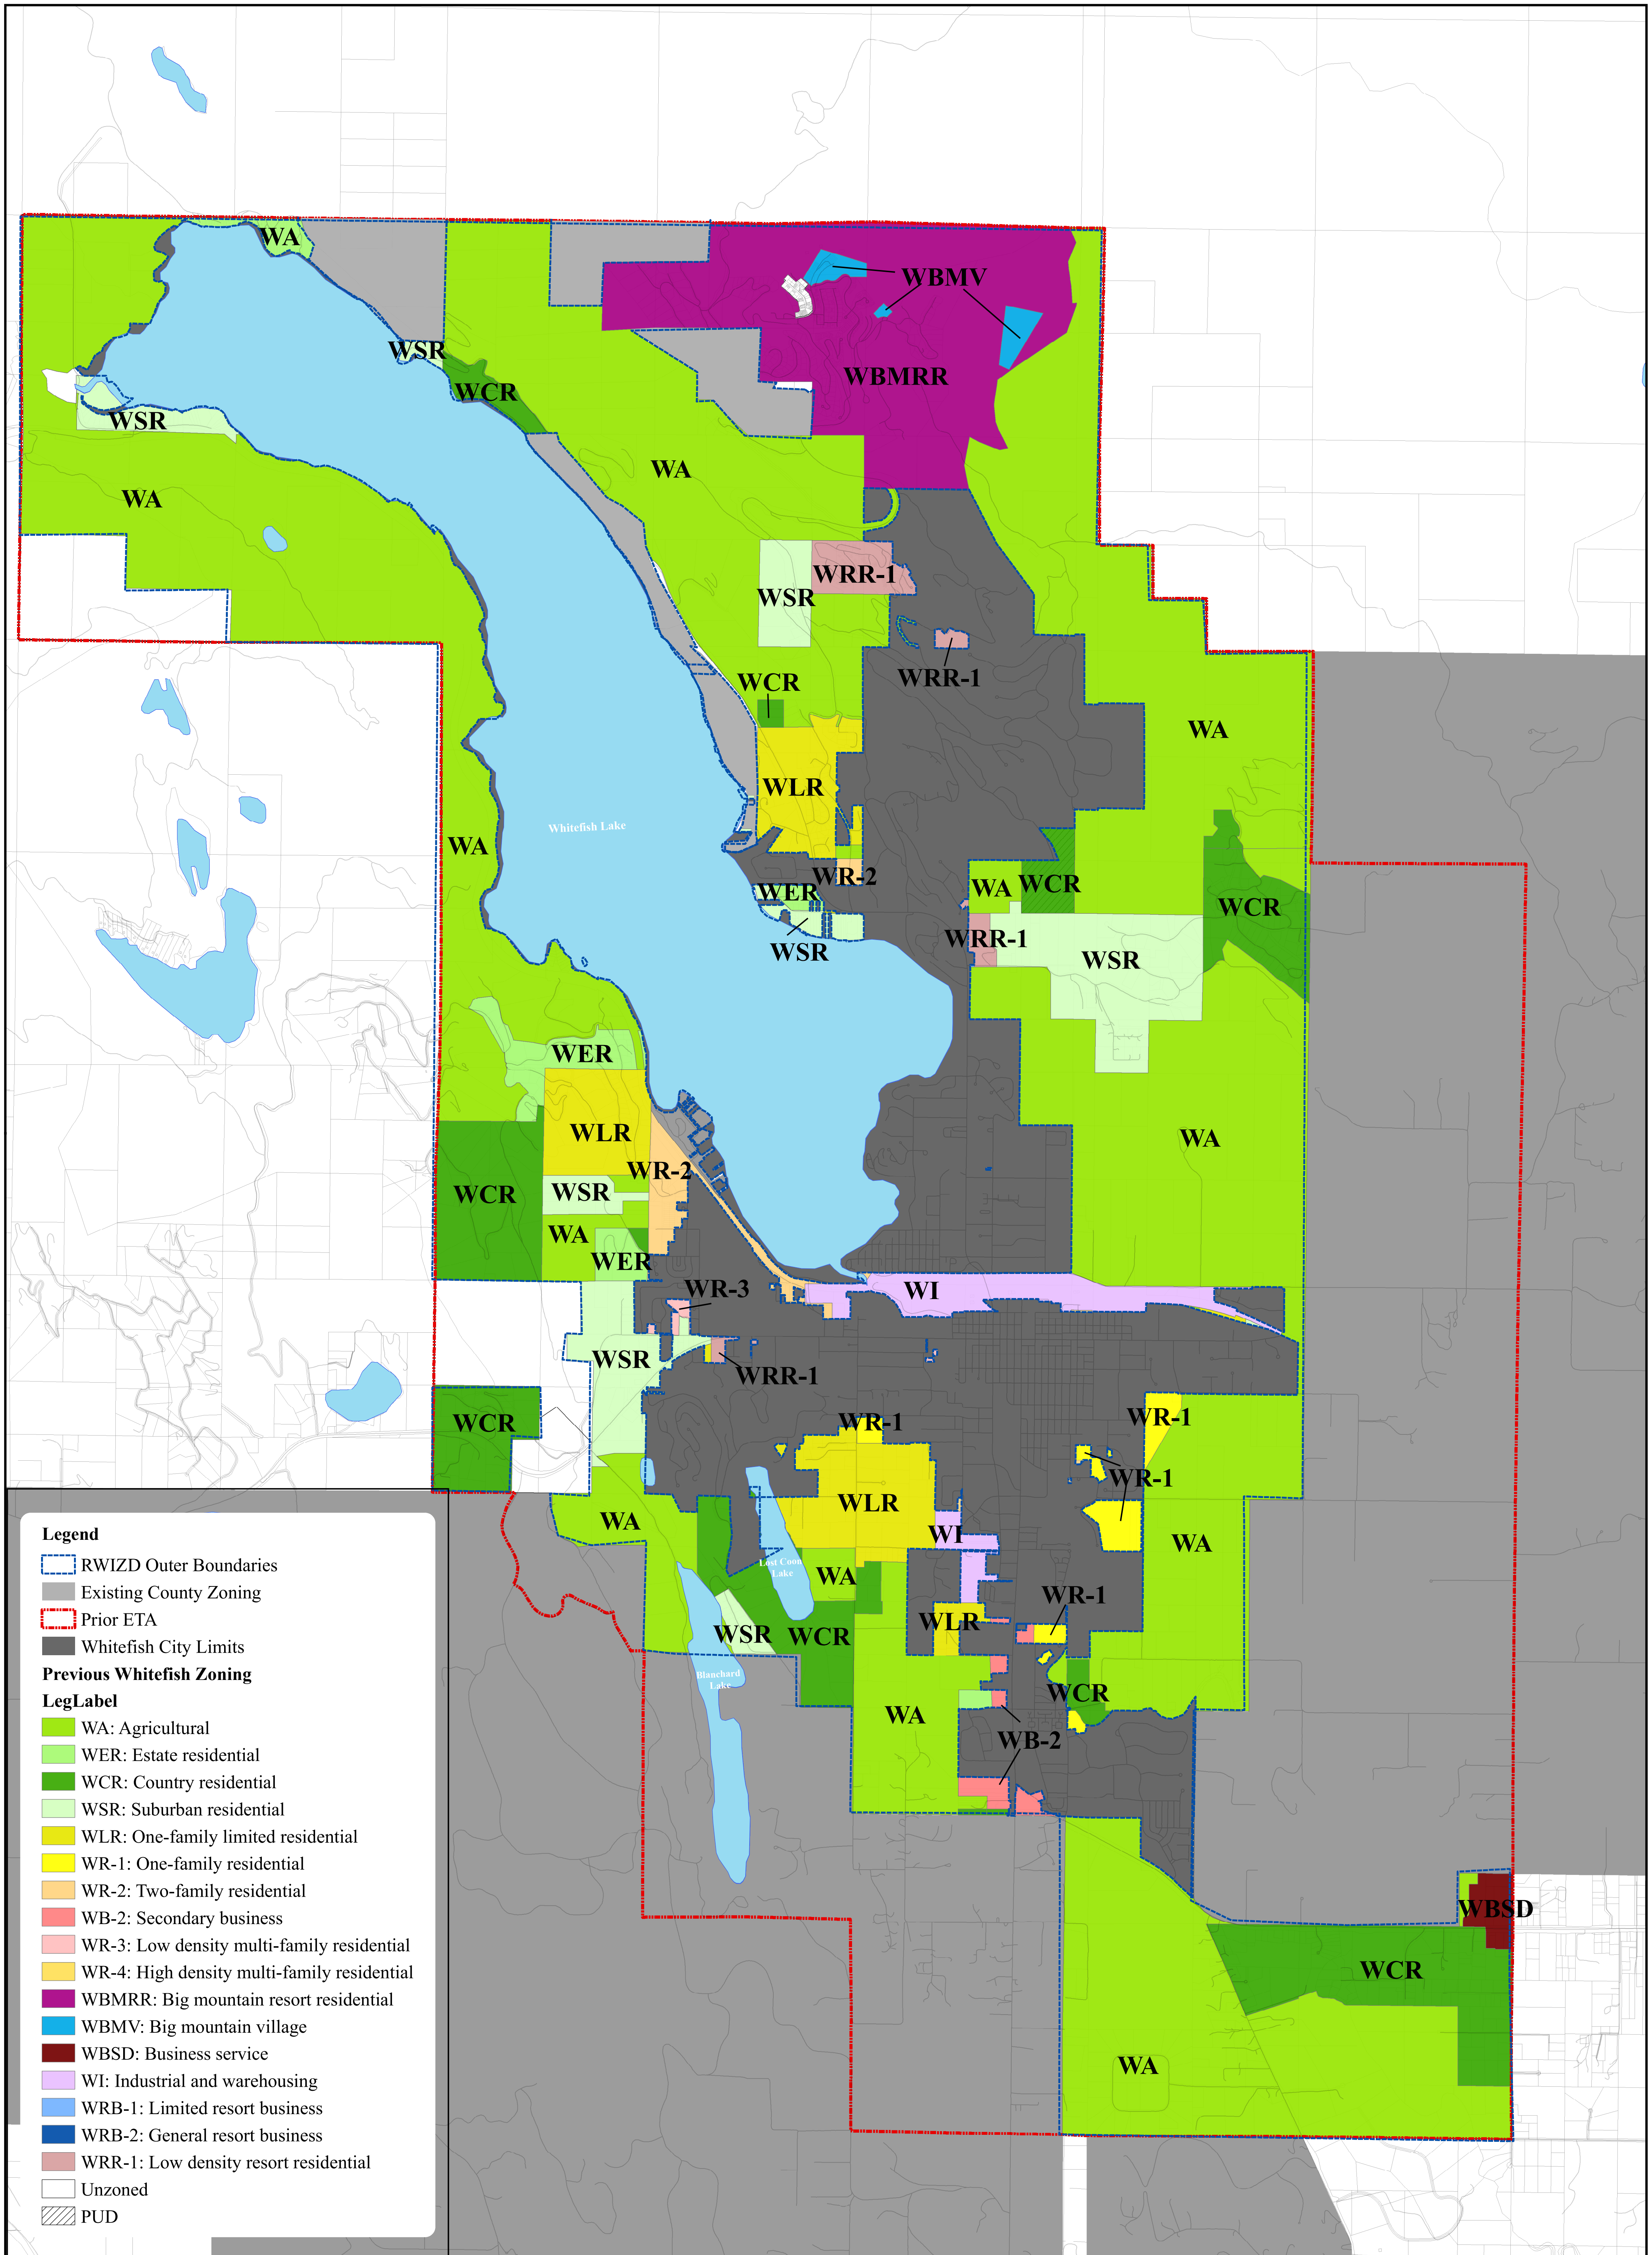

# PREVIOUS WHITEFISH ZONING

## Legend

- RWIZD Outer Boundaries
- Existing County Zoning
- Prior ETA
- Whitefish City Limits
- Previous Whitefish Zoning**
- LegLabel**
- WA: Agricultural
- WER: Estate residential
- WCR: Country residential
- WSR: Suburban residential
- WLR: One-family limited residential
- WR-1: One-family residential
- WR-2: Two-family residential
- WB-2: Secondary business
- WR-3: Low density multi-family residential
- WR-4: High density multi-family residential
- WBMRR: Big mountain resort residential
- WBMV: Big mountain village
- WBSD: Business service
- WI: Industrial and warehousing
- WRB-1: Limited resort business
- WRB-2: General resort business
- WRR-1: Low density resort residential
- Unzoned
- PUD